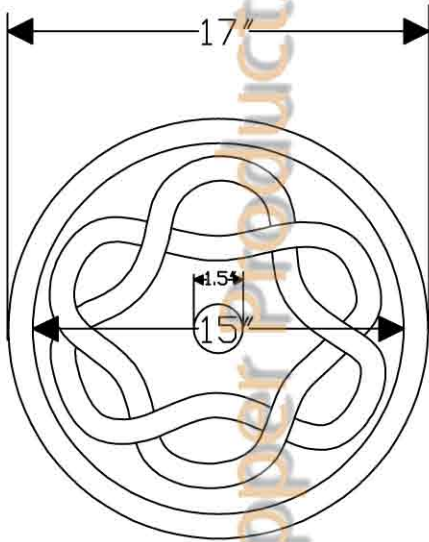

Premier Copper Products

ITEM # LR17RBDDDB ROUND BRAID ROLLED RIM

OUTER DIMENSIONS: 17"X6"

INNER DIMENSIONS: 15"X6"

DRAIN SIZE: 1.5" W/O OVERFLOW

MATERIAL GAUGE: 17

CODE/STANDARD COMPLIANCE

* IAPMO/cUPC LISTED

IMPORTANT: THIS PRODUCT IS HAND CRAFTED AND SMALL VARIANCES MAY OCCUR. DIMENSIONS MAY VARY UP TO 1/4". DO NOT MAKE ANY INSTALLATION CUTS UNTIL YOU RECEIVE YOUR SINK.