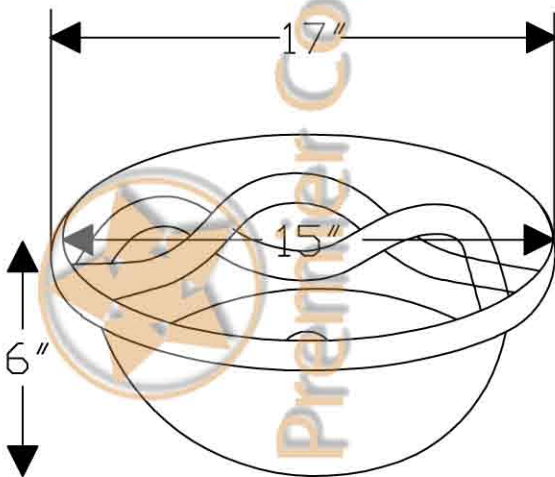

Premier Copper Products

ITEM # LR17RBDDDB ROUND BRAID ROLLED RIM

OUTER DIMENSIONS: 17"X6"

INNER DIMENSIONS: 15"X6"

DRAIN SIZE: 1.5" W/O OVERFLOW

MATERIAL GAUGE: 17

CODE/STANDARD COMPLIANCE

* IAPMO/cUPC LISTED

IMPORTANT: THIS PRODUCT IS HAND CRAFTED AND SMALL VARIANCES MAY OCCUR. DIMENSIONS MAY VARY UP TO 1/4". DO NOT MAKE ANY INSTALLATION CUTS UNTIL YOU RECEIVE YOUR SINK.