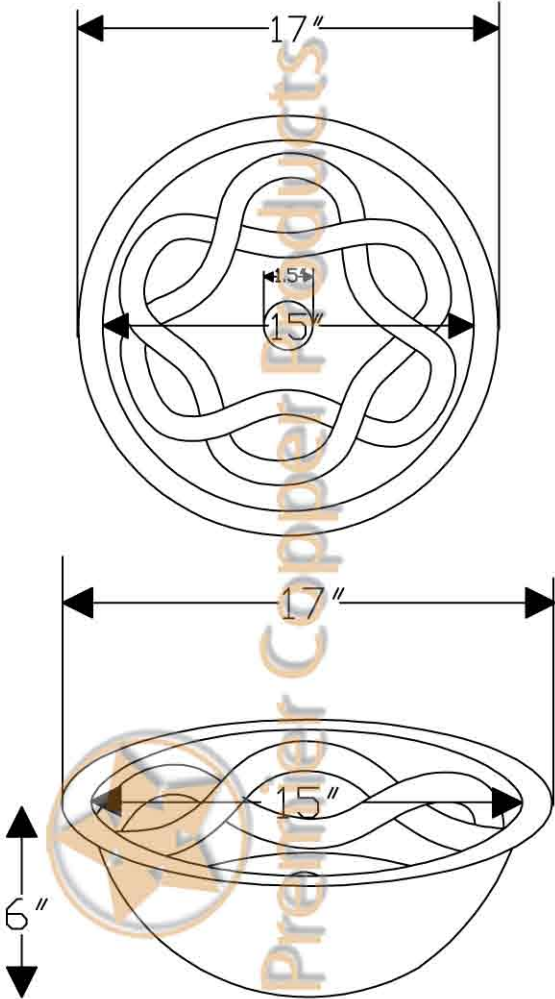

ITEM # LR17FBDDDB ROUND BRAID FLAT RIM

OUTER DIMENSIONS: 17"X6"

INNER DIMENSIONS: 15"X6"

DRAIN SIZE: 1.5" W/O OVERFLOW

MATERIAL GAUGE: 17

CODE/STANDARD COMPLIANCE

* IAPMO/cUPC LISTED

IMPORTANT: THIS PRODUCT IS HAND CRAFTED AND SMALL VARIANCES MAY OCCUR. DIMENSIONS MAY VARY UP TO 1/4". DO NOT MAKE ANY INSTALLATION CUTS UNTIL YOU RECEIVE YOUR SINK.