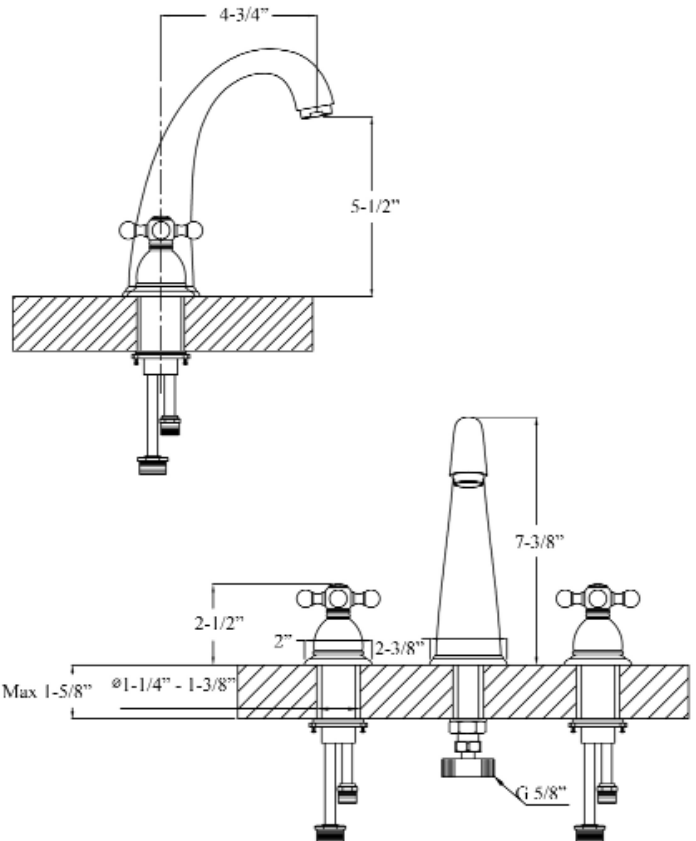

MADDOX 8" WIDESPREAD LAVATORY FAUCET

Cat. No.
LFW106-MC

Spout Reach: 4-³/₄"
Height: 7-³/₈"

Features:

- ▶ Constructed of solid brass
- ▶ Flexible widespread installation
- ▶ Metal cross handles
- ▶ Includes 12" connection hoses
- ▶ Drain not included
- ▶ Height to spout 5-¹/₂"
- ▶ Ceramic disc cartridges
- ▶ Flow rate is 1.2 GPM at 60 psi
- ▶ cUPC/NSF/AB1953 Certified

Finishes:

- CP** Polished Chrome
- BN** Brushed Nickel
- ORB** Oil Rubbed Bronze

WARNING: This product can expose you to chemicals, including lead which is known to the State of California to cause cancer or birth defects or other reproductive harm, for more information, go to www.p65warnings.ca.gov

Dimensions of fixture are nominal and may vary. Dimensions and specifications subject to change without notice.