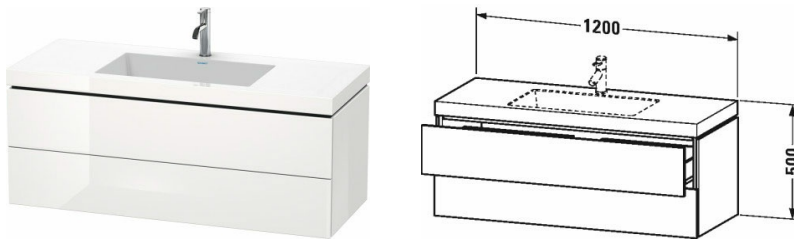

L-Cube Furniture washbasin c-bonded with vanity wall-mounted
 # LC6929 N/O/T

| < 47 1/4" Inch > |

Furniture washbasin c-bonded with vanity wall-mounted	Dimension	Weight	Order number
2 drawers, upper drawer including cut-out for siphon and siphon cover, without overflow, with faucet deck, ceramic covered slotted waste included, space-saving siphon included			
Colors			
M07 Concrete Gray Matte (Decor) M09 Light Blue Matte (Decor) M11 Cashmere Oak M12 Brushed Oak (Real wood veneer) M13 American Walnut (Real wood veneer) M18 White Matte M21 Walnut Dark (Decor) M22 White High Gloss (Decor) M31 Pine Silver (Decor) M38 Dolomiti Gray High Gloss (Lacquer) M40 Black High Gloss (Lacquer) M43 Basalt Matte (Decor) M47 Stone Blue High Gloss (Lacquer) M49 Graphite Matt (Decor) M51 Pine Terra (Decor) M52 European Oak (Decor) M53 Chestnut Dark (Decor) M69 Brushed Walnut (Real wood veneer) M71 Mediterranean Oak (Real wood veneer) M72 Brushed Dark Oak (Real wood veneer) M75 Linen (Decor) M79 Natural Walnut (Decor) M80 Graphite Super Matte M85 White High Gloss (Lacquer) M86 Cappuccino High Gloss (Lacquer) M89 Flannel Gray High Gloss (Lacquer) M90 Flannel Gray Satin Matte (Lacquer) M91 Taupe Matte (Decor)			
Variant			
furniture washbasin Vero Air included	47 1/4" x 18 7/8" Inch		LC6929 N/O/T
Infobox			
This product is only available in the combination of the ceramic series Vero Air and the furniture series L-Cube, The vanity unit is permanently bonded to the washbasin and delivered together as one unit, Washbasin not available with WonderGliss, Ceramic is additionally secured to the wall via a separate enclosed mounting rail. Complete hardware set is included with delivery. Please follow the mounting instructions, Required specification for ordering:			
Interior modules narrow grooved storage, reduced depth	4 1/4" x 12 5/8" Inch		UV9939
Interior modules box with lid, reduced depth	3 7/8" x 6 1/4" Inch		UV9948
Interior modules box, reduced depth	3 7/8" x 6 1/4" Inch		UV9946
Interior modules wide grooved storage, reduced depth	10" x 12 5/8" Inch		UV9942
Interior modules interior module component, reduced depth	4 5/8" x 12 5/8" Inch		UV9944