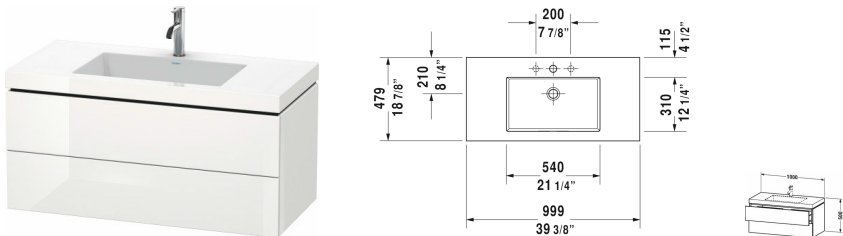

L-Cube Furniture washbasin c-bonded with vanity wall-mounted
 # LC6928 N/O/T

|< 39 3/8" Inch >|

Furniture washbasin c-bonded with vanity wall-mounted	Dimension	Weight	Order number
2 drawers, upper drawer including cut-out for siphon and siphon cover, without overflow, with faucet deck, ceramic covered slotted waste included, space-saving siphon included			
Colors			
M07 Concrete Gray Matte (Decor) M09 Light Blue Matte (Decor) M11 Cashmere Oak M12 Brushed Oak (Real wood veneer) M13 American Walnut (Real wood veneer) M18 White Matte M21 Walnut Dark (Decor) M22 White High Gloss (Decor) M31 Pine Silver (Decor) M38 Dolomiti Gray High Gloss (Lacquer) M40 Black High Gloss (Lacquer) M43 Basalt Matte (Decor) M47 Stone Blue High Gloss (Lacquer) M49 Graphite Matt (Decor) M51 Pine Terra (Decor) M52 European Oak (Decor) M53 Chestnut Dark (Decor) M69 Brushed Walnut (Real wood veneer) M71 Mediterranean Oak (Real wood veneer) M72 Brushed Dark Oak (Real wood veneer) M75 Linen (Decor) M79 Natural Walnut (Decor) M80 Graphite Super Matte M85 White High Gloss (Lacquer) M86 Cappuccino High Gloss (Lacquer) M89 Flannel Gray High Gloss (Lacquer) M90 Flannel Gray Satin Matte (Lacquer) M91 Taupe Matte (Decor)			
Variant			
furniture washbasin Vero Air included	39 3/8" x 18 7/8" Inch		LC6928 N/O/T
Infobox			
For pricing please refer to page XXX, # LC 6927 and LC 6928 are available from stock: 0 = with one faucet hole, 22-White High Gloss, 69-Brushed Walnut, This product is only available in the combination of the ceramic series Vero Air and the furniture series L-Cube, The vanity unit is permanently bonded to the washbasin and delivered together as one unit, Washbasin not available with WonderGliss, Ceramic is additionally secured to the wall via a separate enclosed mounting rail. Complete hardware set is included with delivery. Please follow the mounting instructions, Description furniture washbasin c-bonded on page XXX, # UV 971507777 optional, placed individually only for # LC692801212, LC692807272, # UV 971507777 Preis Lagerartikel XXX CNY, # LC 692801212, LC692807272 available from stock. Price XXX CNY, Interior modules can not be retrofitted, are factory installed and must be requested upon ordering, Balance to terms of furniture, Required specification for ordering:, - Interior module yes or no, - Walnut-77 or Maple-78, - Faucet hole (N = without faucet hole: •, 0 = with one faucet hole: p)			
Interior modules narrow grooved storage, reduced depth	4 1/4" x 12 5/8" Inch		UV9939
Interior modules box with lid, reduced depth, Box with cover	3 7/8" x 6 1/4" Inch		UV9948
Interior modules box, reduced depth	3 7/8" x 6 1/4" Inch		UV9946