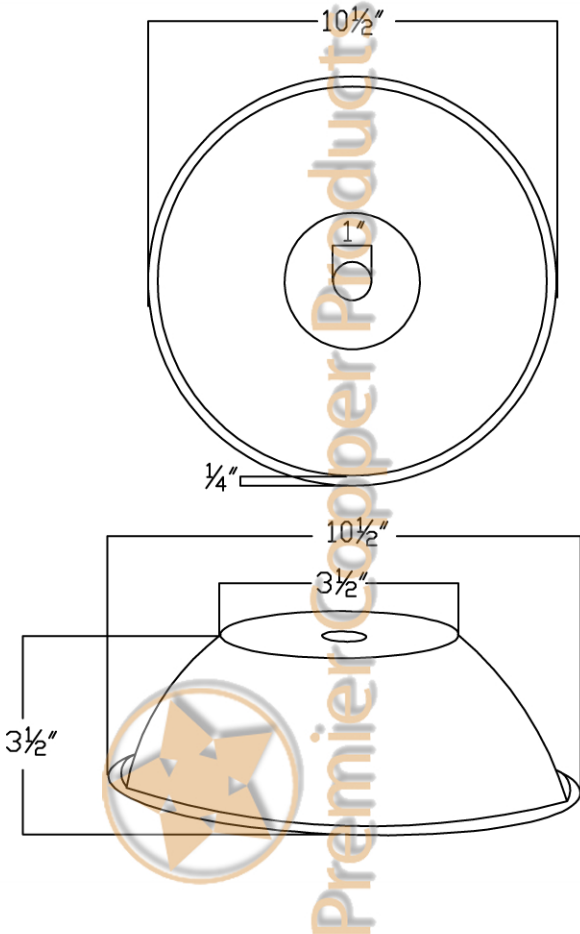

Premier Copper Products

ITEM # L100DB 10.5" DOME PENDANT LIGHT

DIMENSIONS: 10.5"X3.5"
MATERIAL GAUGE: 18

IMPORTANT: THIS PRODUCT IS HAND CRAFTED AND SMALL VARIANCES MAY OCCUR. DIMENSIONS MAY VARY UP TO 1/4". DO NOT MAKE ANY INSTALLATION CUTS UNTIL YOU RECEIVE YOUR LIGHT FIXTURE.