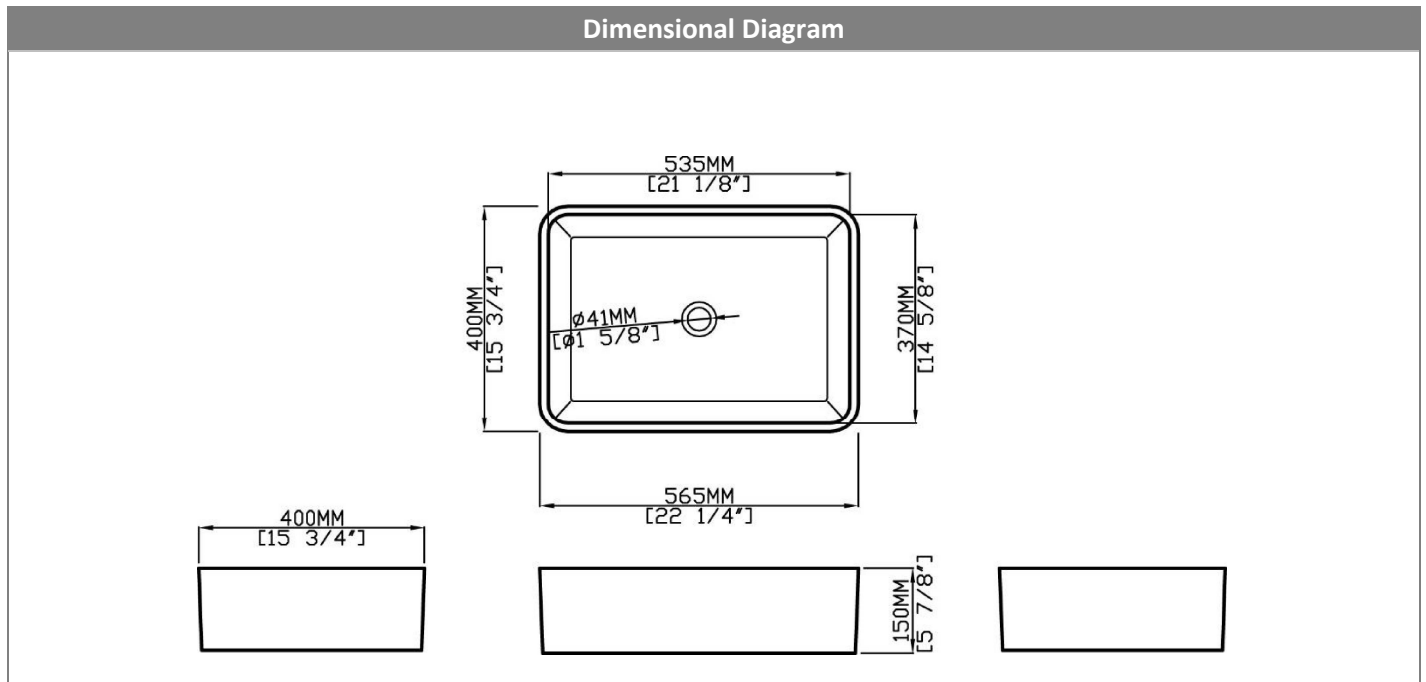

#### Nominal Dimensions

- Inner dimension: 21-1/8" x 14-5/8"
- Outer dimension: 22-1/4" x 15-3/4" x 5-7/8"

#### Glaze Color Options

**.01** White

**IMPORTANT:** Dimensions are nominal and may vary within the range of tolerance per by NSI Standard A112.19.2. These measurements are subject to change. No responsibility is assumed for use of superseded or voided pages.

Due to such nominal variations with all ceramic products, vanity countertops to be used with ceramic sinks should **only** be cut with the **actual** sink intended for installation, to physically ensure that cut-out dimensions are appropriate and not to scale, and are not suitable for use as a cut-out template. No responsibility is assumed for the use or mis-use of these pages for installation purposes.