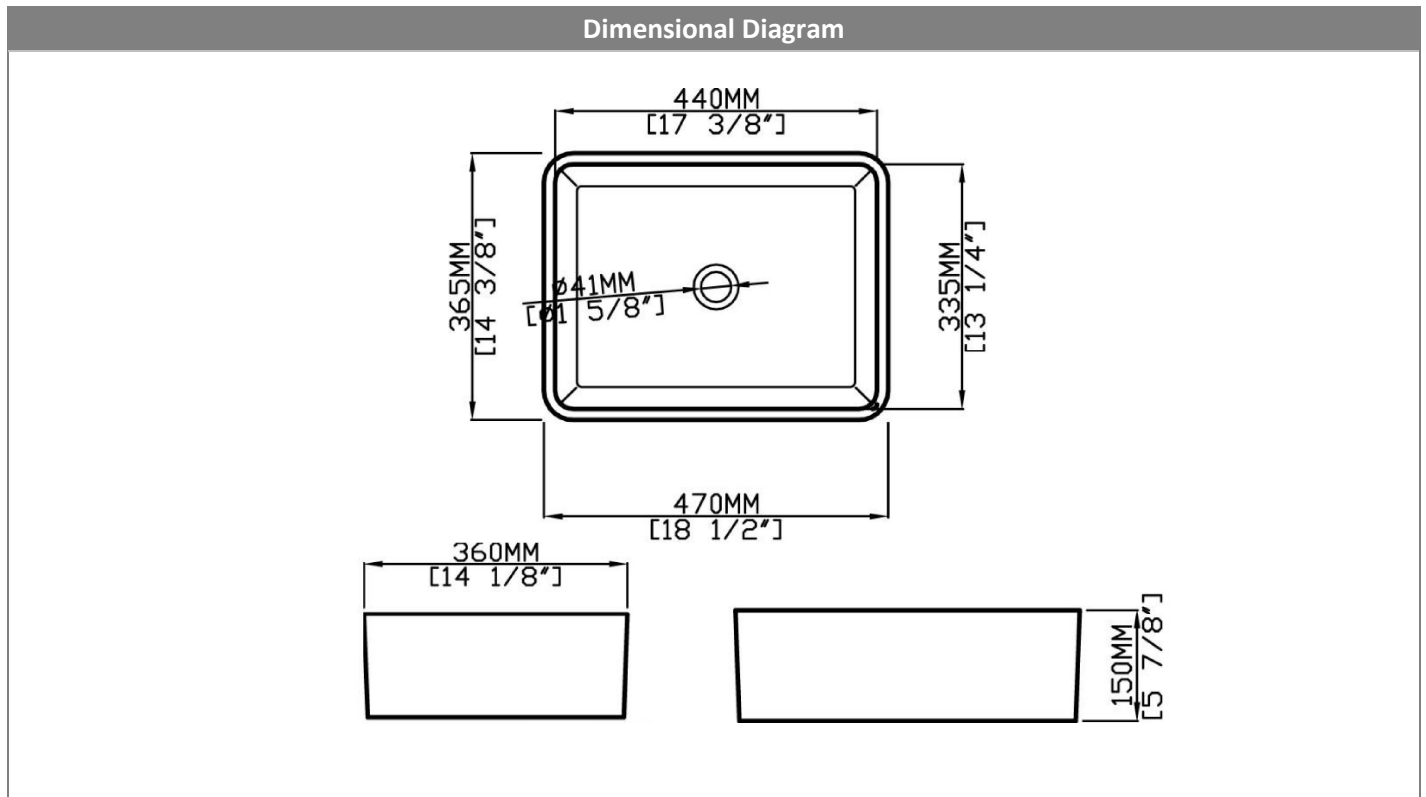

Nominal Dimensions

- Inner dimension: 17-3/8" x 13-1/4"
- Outer dimension: 18-1/2" x 14-3/8" x 5-7/8"

Compliance Certifications

meets or exceeds the following specifications:

- ASME A112.19.2M
- CSA B45.1

Glaze Color Options

.01 White

IMPORTANT: Dimensions are nominal and may vary within the range of tolerance per by NSI Standard A112.19.2. These measurements are subject to change. No responsibility is assumed for use of superseded or voided pages.

Due to such nominal variations with all ceramic products, vanity countertops to be used with ceramic sinks should **only** be cut with the **actual** sink intended for installation, to physically ensure that cut-out dimensions are appropriate and not to scale, and are not suitable for use as a cut-out template. No responsibility is assumed for the use or mis-use of these pages for installation purposes.