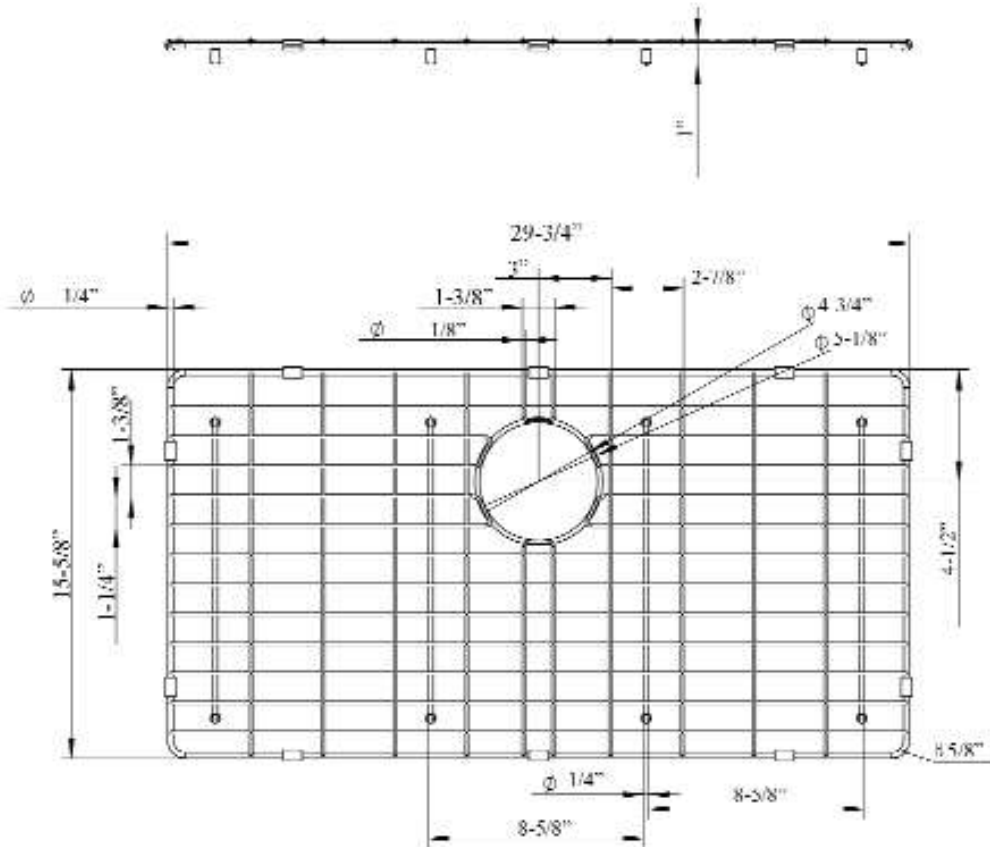

KSSSB2162 WIRE GRID

Cat. No.
KSSSB2162-WIRE

Features:

- ▶ Fits bottom of KSSSB2162 farmer sink
- ▶ Rubber Feet Covers Included

Finishes:

SS Stainless Steel

W: 29-³/₄"
D: 15-⁵/₈"
H: 1"

Drain Hole : 4-³/₄"

Dimensions and specifications subject to change without notice.