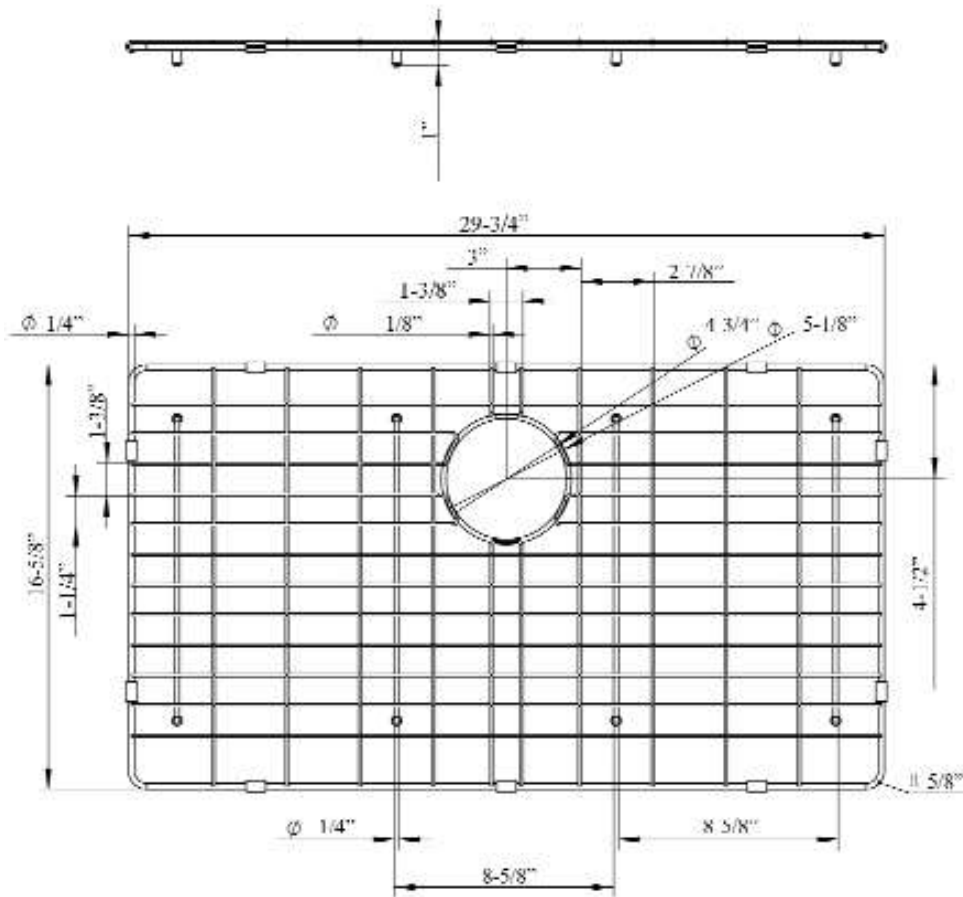

KSSSB2160 WIRE GRID

Cat. No.
KSSSB2160-WIRE

W: 29-³/₄"
D: 16-⁵/₈"
H: 1"

Drain Hole : 4-³/₄"

Features:

- ▶ Fits bottom of KSSSB2160 farmer sink
- ▶ Rubber Feet Covers Included

Finishes:

SS Stainless Steel

Dimensions and specifications subject to change without notice.