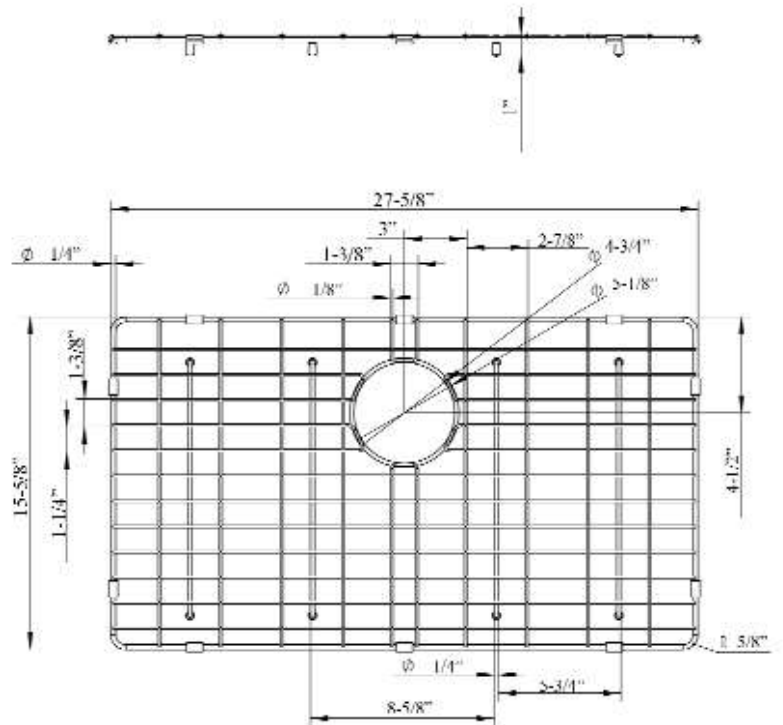

KSSSB2108 WIRE GRID

Cat. No.
KSSSB2108-WIRE

W: 27-⁵/₈"
D: 15-⁵/₈"
H: 1"

Drain Hole : 4-³/₄"

Features:

- ▶ Fits bottom of KSSSB2108 undermount sink
- ▶ Rubber Feet Covers Included

Finishes:

SS Stainless Steel

Dimensions and specifications subject to change without notice.