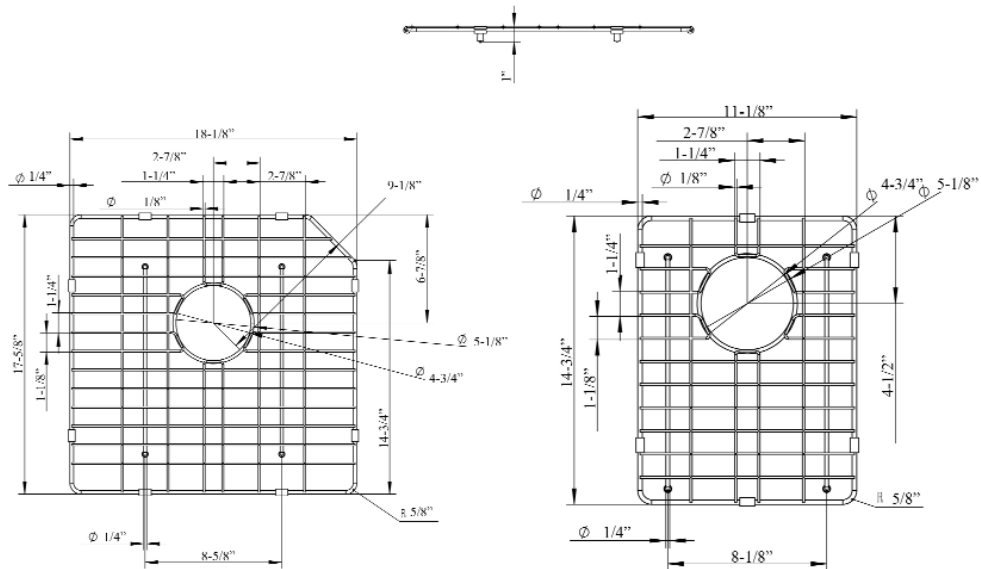

## Features:

- ▶ Fits bottom of KSSDB2580 double bowl farmer sink
- ▶ Rubber Feet Covers Included

### Large Wire Grid

W: 18-1/8"  
D: 17-5/8"  
H: 1"

### Small Wire Grid

W: 11-1/8"  
D: 14-3/4"  
H: 1"

Drain Hole: 4-3/4"

**WARNING:** This product can expose you to chemicals, including chromium, which is known to the state of California to cause cancer and birth defects or other reproductive harm. For more information go to [www.P65Warnings.ca.gov](http://www.P65Warnings.ca.gov)