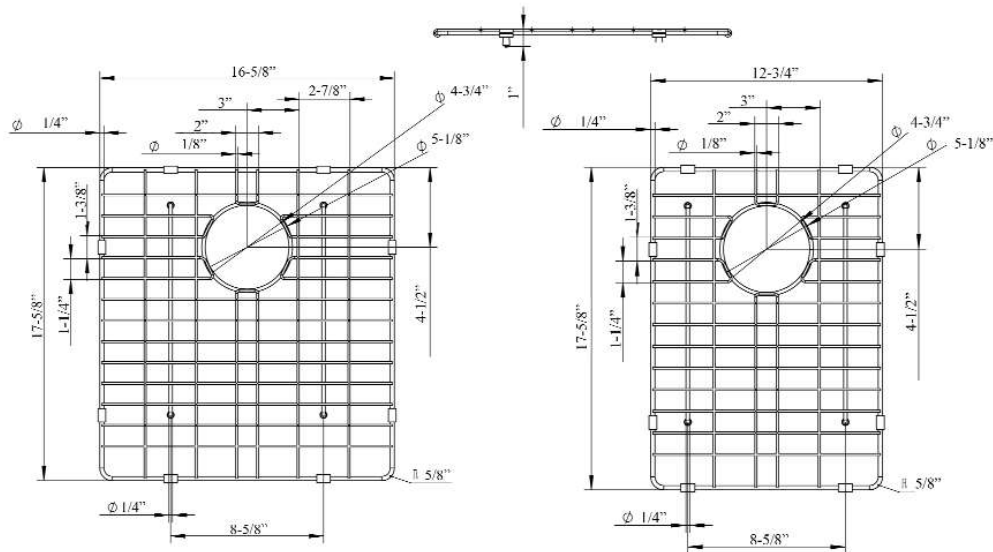

## Features:

- ▶ Fits bottom of KSSDB2574 double bowl farmer sink
- ▶ Rubber Feet Covers Included

### Large Wire Grid

W: 16-<sup>5</sup>/<sub>8</sub>"  
D: 17-<sup>5</sup>/<sub>8</sub>"  
H: 1"

### Small Wire Grid

W: 12-<sup>3</sup>/<sub>4</sub>"  
D: 17-<sup>5</sup>/<sub>8</sub>"  
H: 1"

Drain Hole: 4-<sup>3</sup>/<sub>4</sub>"

**WARNING:** This product can expose you to chemicals, including chromium, which is known to the state of California to cause cancer and birth defects or other reproductive harm.  
For more information go to [www.P65Warnings.ca.gov](http://www.P65Warnings.ca.gov)