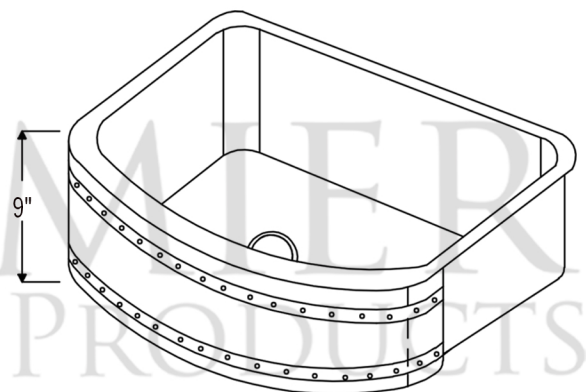

PACKAGE INCLUDES THE FOLLOWING ITEMS:

- * 33" Hammered Copper Kitchen Rounded Apron Single Basin Sink with Barrel Strap Design (Model# KASRDB33249BS)
- * 3.5" Garbage Disposal Drain w/ Basket / ORB Finish (Model# D-130ORB)
- * Oil Rubbed Bronze Installation Silicone (Model# C900-ORB)
- * Copper Sink Wax (Model# W900-WAX)

* ORB: Oil Rubbed Bronze

SINK DETAILS (Model# KASRDB33249BS)

- * 33" Hammered Copper Kitchen Rounded Apron Single Basin Sink with Barrel Strap Design
- * Color: Oil Rubbed Bronze
- * Outer Dimension: 33" x 24" x 9"
- * Inner Dimension: 31" x 21" x 9"
- * Rim: Left, Back, Right - 1" / Front - 2"
- * Drain Opening: 3.5" Standard
- * Material Gauge: 14

* ORB: Oil Rubbed Bronze

DRAIN DETAILS (Model# D-130ORB)

- * 3.5" Deluxe Garbage Disposal Drain w/ Basket
- * Color: Oil Rubbed Bronze
- * Inner Dimension: 3.5"
- * Outer Dimension: 4.5" x 2"
- * Installation Type: Insinkerator Brand Compatible
- * Material: Brass