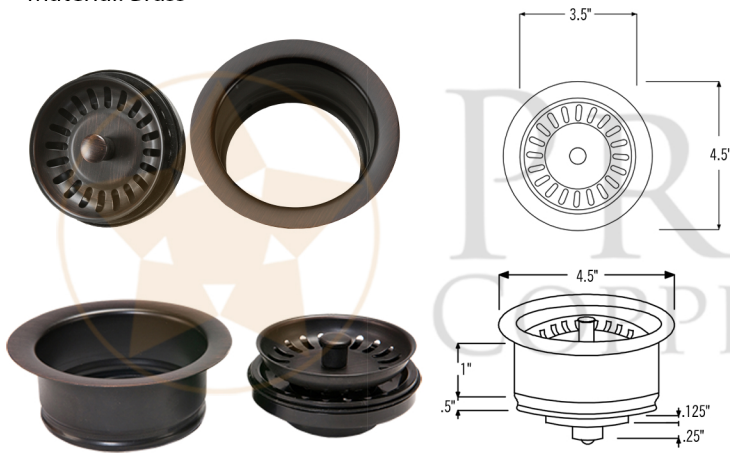

PACKAGE INCLUDES THE FOLLOWING ITEMS:

- * 33" Hammered Copper Kitchen Rounded Apron Single Basin Sink with Barrel Strap Design (Model# KASRDB33249BS)
- * 3.5" Garbage Disposal Drain w/ Basket / ORB Finish (Model# D-130ORB)
- * Oil Rubbed Bronze Installation Silicone (Model# C900-ORB)
- * Copper Sink Wax (Model# W900-WAX)

* ORB: Oil Rubbed Bronze

SINK DETAILS (Model# KASRDB33249BS)

- * 33" Hammered Copper Kitchen Rounded Apron Single Basin Sink with Barrel Strap Design
- * Color: Oil Rubbed Bronze
- * Outer Dimension: 33" x 24" x 9"
- * Inner Dimension: 31" x 21" x 9"
- * Rim: Left, Back, Right - 1" / Front - 2"
- * Drain Opening: 3.5" Standard
- * Material Gauge: 14

* ORB: Oil Rubbed Bronze

DRAIN DETAILS (Model# D-130ORB)

- * 3.5" Deluxe Garbage Disposal Drain w/ Basket
- * Color: Oil Rubbed Bronze
- * Inner Dimension: 3.5"
- * Outer Dimension: 4.5" x 2"
- * Installation Type: Insinkerator Brand Compatible
- * Material: Brass