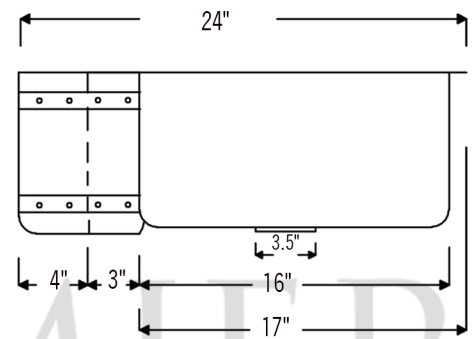

PACKAGE INCLUDES THE FOLLOWING ITEMS:

- * 33" Hammered Copper Kitchen Rounded Apron Single Basin Sink with Barrel Strap Design (Model# KASRDB33249BS)
- * 3.5" Garbage Disposal Drain w/ Basket / ORB Finish (Model# D-130ORB)
- * Oil Rubbed Bronze Installation Silicone (Model# C900-ORB)
- * Copper Sink Wax (Model# W900-WAX)

* ORB: Oil Rubbed Bronze

SINK DETAILS (Model# KASRDB33249BS)

- * 33" Hammered Copper Kitchen Rounded Apron Single Basin Sink with Barrel Strap Design
- * Color: Oil Rubbed Bronze
- * Outer Dimension: 33" x 24" x 9"
- * Inner Dimension: 31" x 21" x 9"
- * Rim: Left, Back, Right - 1" / Front - 2"
- * Drain Opening: 3.5" Standard
- * Material Gauge: 14

* ORB: Oil Rubbed Bronze

DRAIN DETAILS (Model# D-130ORB)

- * 3.5" Deluxe Garbage Disposal Drain w/ Basket
- * Color: Oil Rubbed Bronze
- * Inner Dimension: 3.5"
- * Outer Dimension: 4.5" x 2"
- * Installation Type: Insinkerator Brand Compatible
- * Material: Brass