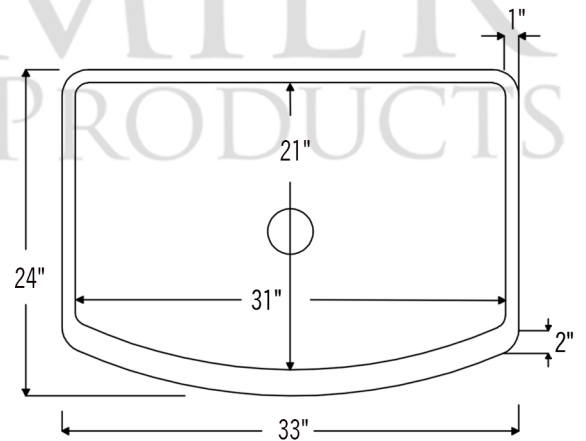

PACKAGE INCLUDES THE FOLLOWING ITEMS:

- * 33" Hammered Copper Kitchen Rounded Apron Single Basin Sink with Barrel Strap Design (Model# KASRDB33249BS)
- * 3.5" Garbage Disposal Drain w/ Basket / ORB Finish (Model# D-130ORB)
- * Oil Rubbed Bronze Installation Silicone (Model# C900-ORB)
- * Copper Sink Wax (Model# W900-WAX)

* ORB: Oil Rubbed Bronze

SINK DETAILS (Model# KASRDB33249BS)

- * 33" Hammered Copper Kitchen Rounded Apron Single Basin Sink with Barrel Strap Design
- * Color: Oil Rubbed Bronze
- * Outer Dimension: 33" x 24" x 9"
- * Inner Dimension: 31" x 21" x 9"
- * Rim: Left, Back, Right - 1" / Front - 2"
- * Drain Opening: 3.5" Standard
- * Material Gauge: 14

* ORB: Oil Rubbed Bronze

DRAIN DETAILS (Model# D-130ORB)

- * 3.5" Deluxe Garbage Disposal Drain w/ Basket
- * Color: Oil Rubbed Bronze
- * Inner Dimension: 3.5"
- * Outer Dimension: 4.5" x 2"
- * Installation Type: Insinkerator Brand Compatible
- * Material: Brass