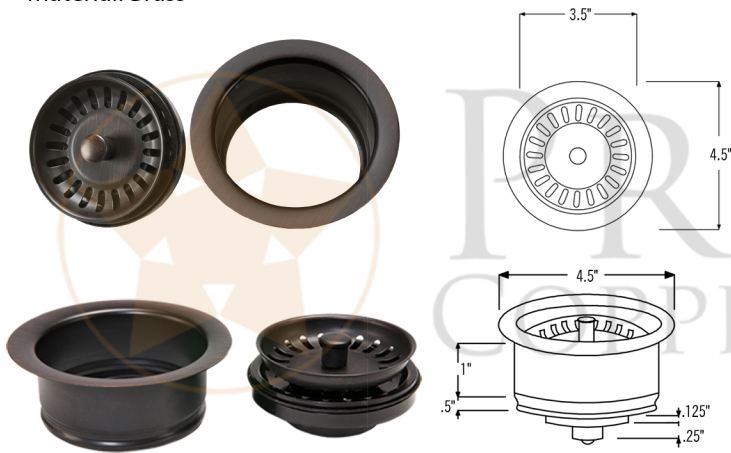

PACKAGE INCLUDES THE FOLLOWING ITEMS:

- * 33" Hammered Copper Kitchen Apron Single Basin Sink w/ Scroll Design and Apron Front Nickel Background (Model# KASDB33229S-NB)
- * 3.5" Garbage Disposal Drain w/ Basket / ORB Finish (Model# D-130ORB)
- * Oil Rubbed Bronze Installation Silicone (Model# C900-ORB)
- * Copper Sink Wax (Model# W900-WAX)

* ORB: Oil Rubbed Bronze

SINK DETAILS (Model# KASDB33229S-NB)

- * 33" Hammered Copper Kitchen Apron Single Basin Sink w/ Scroll Design and Apron Front Nickel Background
- * Color: Oil Rubbed Bronze
- * Outer Dimension: 33" x 22" x 9"
- * Inner Dimension: 31" x 19" x 9"
- * Rim: Left, Back, Right - 1" / Front - 2"
- * Drain Opening: 3.5" Standard
- * Material Gauge: 14
- * CODE / STANDARD COMPLIANCE: IAPMO / cUPC LISTED

* ORB: Oil Rubbed Bronze

DRAIN DETAILS (Model# D-130ORB)

- * 3.5" Deluxe Garbage Disposal Drain w/ Basket
- * Color: Oil Rubbed Bronze
- * Inner Dimension: 3.5"
- * Outer Dimension: 4.5" x 2"
- * Installation Type: Insinkerator Brand Compatible
- * Material: Brass