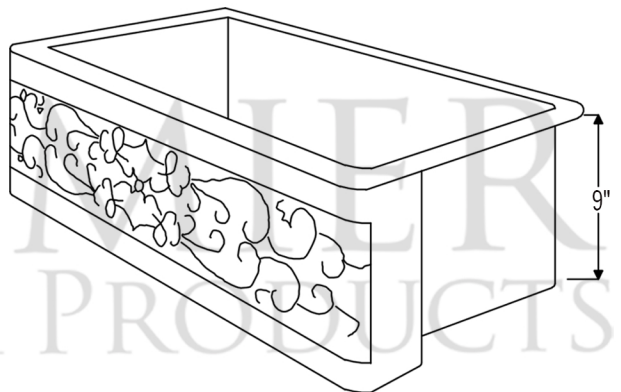

PACKAGE INCLUDES THE FOLLOWING ITEMS:

- * 33" Hammered Copper Kitchen Apron Single Basin Sink w/ Scroll Design and Apron Front Nickel Background (Model# KASDB33229S-NB)
- * 3.5" Garbage Disposal Drain w/ Basket / ORB Finish (Model# D-130ORB)
- * Oil Rubbed Bronze Installation Silicone (Model# C900-ORB)
- * Copper Sink Wax (Model# W900-WAX)

* ORB: Oil Rubbed Bronze

SINK DETAILS (Model# KASDB33229S-NB)

- * 33" Hammered Copper Kitchen Apron Single Basin Sink w/ Scroll Design and Apron Front Nickel Background
- * Color: Oil Rubbed Bronze
- * Outer Dimension: 33" x 22" x 9"
- * Inner Dimension: 31" x 19" x 9"
- * Rim: Left, Back, Right - 1" / Front - 2"
- * Drain Opening: 3.5" Standard
- * Material Gauge: 14
- * CODE / STANDARD COMPLIANCE: IAPMO / cUPC LISTED

* ORB: Oil Rubbed Bronze

DRAIN DETAILS (Model# D-130ORB)

- * 3.5" Deluxe Garbage Disposal Drain w/ Basket
- * Color: Oil Rubbed Bronze
- * Inner Dimension: 3.5"
- * Outer Dimension: 4.5" x 2"
- * Installation Type: Insinkerator Brand Compatible
- * Material: Brass