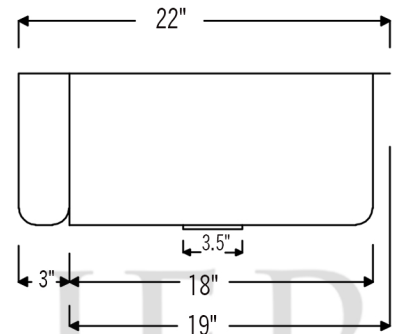

PACKAGE INCLUDES THE FOLLOWING ITEMS:

- * 33" Hammered Copper Kitchen Apron Single Basin Sink w/ Scroll Design and Apron Front Nickel Background (Model# KASDB33229S-NB)
- * 3.5" Garbage Disposal Drain w/ Basket / ORB Finish (Model# D-130ORB)
- * Oil Rubbed Bronze Installation Silicone (Model# C900-ORB)
- * Copper Sink Wax (Model# W900-WAX)

* ORB: Oil Rubbed Bronze

SINK DETAILS (Model# KASDB33229S-NB)

- * 33" Hammered Copper Kitchen Apron Single Basin Sink w/ Scroll Design and Apron Front Nickel Background
- * Color: Oil Rubbed Bronze
- * Outer Dimension: 33" x 22" x 9"
- * Inner Dimension: 31" x 19" x 9"
- * Rim: Left, Back, Right - 1" / Front - 2"
- * Drain Opening: 3.5" Standard
- * Material Gauge: 14
- * CODE / STANDARD COMPLIANCE: IAPMO / cUPC LISTED

* ORB: Oil Rubbed Bronze

DRAIN DETAILS (Model# D-130ORB)

- * 3.5" Deluxe Garbage Disposal Drain w/ Basket
- * Color: Oil Rubbed Bronze
- * Inner Dimension: 3.5"
- * Outer Dimension: 4.5" x 2"
- * Installation Type: Insinkerator Brand Compatible
- * Material: Brass