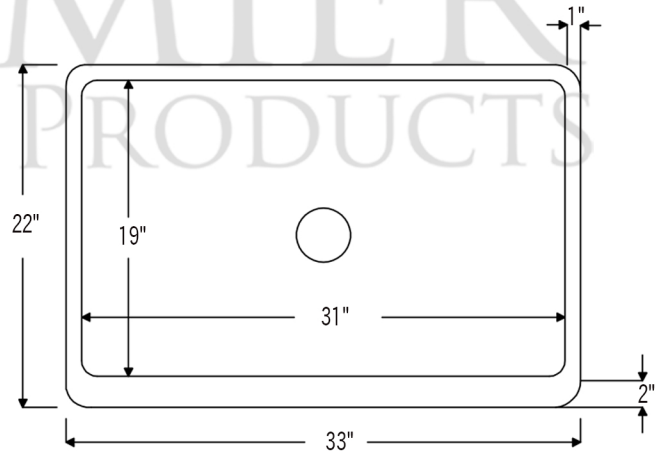

PACKAGE INCLUDES THE FOLLOWING ITEMS:

- * 33" Hammered Copper Kitchen Apron Single Basin Sink w/ Scroll Design and Apron Front Nickel Background (Model# KASDB33229S-NB)
- * 3.5" Garbage Disposal Drain w/ Basket / ORB Finish (Model# D-130ORB)
- * Oil Rubbed Bronze Installation Silicone (Model# C900-ORB)
- * Copper Sink Wax (Model# W900-WAX)

* ORB: Oil Rubbed Bronze

SINK DETAILS (Model# KASDB33229S-NB)

- * 33" Hammered Copper Kitchen Apron Single Basin Sink w/ Scroll Design and Apron Front Nickel Background
- * Color: Oil Rubbed Bronze
- * Outer Dimension: 33" x 22" x 9"
- * Inner Dimension: 31" x 19" x 9"
- * Rim: Left, Back, Right - 1" / Front - 2"
- * Drain Opening: 3.5" Standard
- * Material Gauge: 14
- * CODE / STANDARD COMPLIANCE: IAPMO / cUPC LISTED

* ORB: Oil Rubbed Bronze

DRAIN DETAILS (Model# D-130ORB)

- * 3.5" Deluxe Garbage Disposal Drain w/ Basket
- * Color: Oil Rubbed Bronze
- * Inner Dimension: 3.5"
- * Outer Dimension: 4.5" x 2"
- * Installation Type: Insinkerator Brand Compatible
- * Material: Brass

SILICONE DETAILS (Model# C900-ORB)

- * Neutral Cure Installation Silicone
- * Size: 4.7 OZ
- * Matches a Variety of Different Styled Sinks and Drains

COPPER SINK WAX DETAILS (Model# W900-WAX)

- * Copper Sink Wax Protectant
- * Made from Natural Bee's Wax
- * No Wax Build Up Ever!
- * Hard Water Protection
- * Works great on a variety of different surfaces: