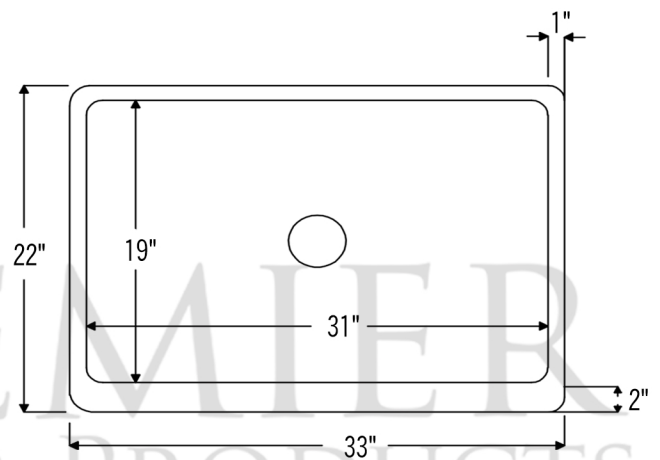

PACKAGE INCLUDES THE FOLLOWING ITEMS:

- * 33" Hammered Copper Kitchen Apron Single Basin Sink w/ Rings (Model# KASDB33229R)
- * 3.5" Garbage Disposal Drain w/ Basket / ORB Finish (Model# D-130ORB)
- * Oil Rubbed Bronze Installation Silicone (Model# C900-ORB)
- * Copper Sink Wax (Model# W900-WAX)

* ORB: Oil Rubbed Bronze

SINK DETAILS (Model# KASDB33229R)

- * 33" Hammered Copper Kitchen Apron Single Basin Sink w/ Rings
- * Color: Oil Rubbed Bronze
- * Outer Dimension: 33" x 22" x 9"
- * Inner Dimension: 31" x 19" x 9"
- * Rim: Left, Back, Right - 1" / Front - 2"
- * Drain Opening: 3.5" Standard
- * Material Gauge: 14

* ORB: Oil Rubbed Bronze

DRAIN DETAILS (Model# D-130ORB)

- * 3.5" Deluxe Garbage Disposal Drain w/ Basket
- * Color: Oil Rubbed Bronze
- * Inner Dimension: 3.5"
- * Outer Dimension: 4.5" x 2"
- * Installation Type: Insinkerator Brand Compatible
- * Material: Brass

SILICONE DETAILS (Model# C900-ORB)

- * Neutral Cure Installation Silicone
- * Size: 4.7 OZ
- * Matches a Variety of Different Styled Sinks and Drains

COPPER SINK WAX DETAILS (Model# W900-WAX)

- * Copper Sink Wax Protectant
- * Made from Natural Bee's Wax
- * No Wax Build Up Ever!
- * Hard Water Protection
- * Works great on a variety of different surfaces: