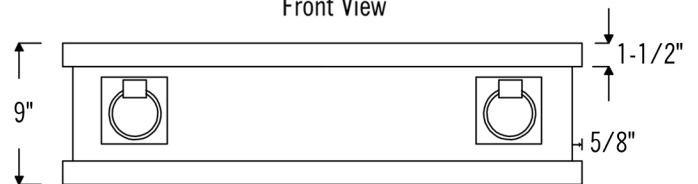

Front View

Back View