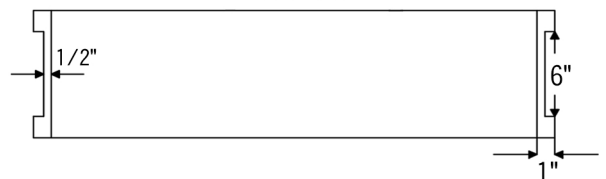

PACKAGE INCLUDES THE FOLLOWING ITEMS:

- 33" Hammered Copper Kitchen Apron Single Basin Sink w/ Rings (Model# KASDB33229R)
- 3.5" Garbage Disposal Drain w/ Basket / ORB Finish (Model# D-130ORB)
- Oil Rubbed Bronze Installation Silicone (Model# C900-ORB)
- Copper Sink Wax (Model# W900-WAX)

* ORB: Oil Rubbed Bronze

SINK DETAILS (Model# KASDB33229R)

- 33" Hammered Copper Kitchen Apron Single Basin Sink w/ Rings
- Color: Oil Rubbed Bronze
- Outer Dimension: 33" x 22" x 9"
- Inner Dimension: 31" x 19" x 9"
- Rim: Left, Back, Right - 1" / Front - 2"
- Drain Opening: 3.5" Standard
- Material Gauge: 14

Back View

THIS PRODUCT IS HAND CRAFTED, SMALL VARIANCES IN COLOR AND SIZE MAY OCCUR.
DO NOT MAKE ANY INSTALLATION CUTS UNTIL YOU RECEIVE YOUR ITEM(S).