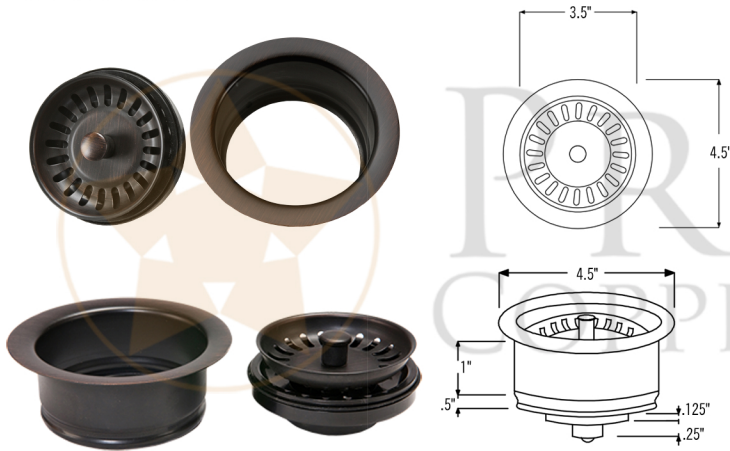

* ORB: Oil Rubbed Bronze

SINK DETAILS (Model# KASDB33229R)

- * 33" Hammered Copper Kitchen Apron Single Basin Sink w/ Rings
- * Color: Oil Rubbed Bronze
- * Outer Dimension: 33" x 22" x 9"
- * Inner Dimension: 31" x 19" x 9"
- * Rim: Left, Back, Right - 1" / Front - 2"
- * Drain Opening: 3.5" Standard
- * Material Gauge: 14

Front View

Back View

THIS PRODUCT IS HAND CRAFTED, SMALL VARIANCES IN COLOR AND SIZE MAY OCCUR.
DO NOT MAKE ANY INSTALLATION CUTS UNTIL YOU RECEIVE YOUR ITEM(S).

PACKAGE INCLUDES THE FOLLOWING ITEMS:

- * 33" Hammered Copper Kitchen Apron Single Basin Sink w/ Rings (Model# KASDB33229R)
- * 3.5" Garbage Disposal Drain w/ Basket / ORB Finish (Model# D-130ORB)
- * Oil Rubbed Bronze Installation Silicone (Model# C900-ORB)
- * Copper Sink Wax (Model# W900-WAX)

* ORB: Oil Rubbed Bronze

DRAIN DETAILS (Model# D-130ORB)

- * 3.5" Deluxe Garbage Disposal Drain w/ Basket
- * Color: Oil Rubbed Bronze
- * Inner Dimension: 3.5"
- * Outer Dimension: 4.5" x 2"
- * Installation Type: Insinkerator Brand Compatible
- * Material: Brass

SILICONE DETAILS (Model# C900-ORB)

- * Neutral Cure Installation Silicone
- * Size: 4.7 OZ
- * Matches a Variety of Different Styled Sinks and Drains

COPPER SINK WAX DETAILS (Model# W900-WAX)

- * Copper Sink Wax Protectant
- * Made from Natural Bee's Wax
- * No Wax Build Up Ever!
- * Hard Water Protection
- * Works great on a variety of different surfaces: