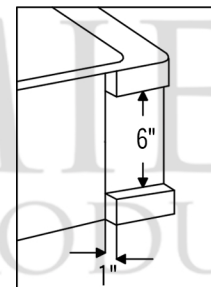

PACKAGE INCLUDES THE FOLLOWING ITEMS:

- 33" Hammered Copper Kitchen Apron Single Basin Sink w/ Rings (Model# KASDB33229R)
- 3.5" Garbage Disposal Drain w/ Basket / ORB Finish (Model# D-130ORB)
- Oil Rubbed Bronze Installation Silicone (Model# C900-ORB)
- Copper Sink Wax (Model# W900-WAX)

* ORB: Oil Rubbed Bronze

SINK DETAILS (Model# KASDB33229R)

- 33" Hammered Copper Kitchen Apron Single Basin Sink w/ Rings
- Color: Oil Rubbed Bronze
- Outer Dimension: 33" x 22" x 9"
- Inner Dimension: 31" x 19" x 9"
- Rim: Left, Back, Right - 1" / Front - 2"
- Drain Opening: 3.5" Standard
- Material Gauge: 14

Back View

THIS PRODUCT IS HAND CRAFTED, SMALL VARIANCES IN COLOR AND SIZE MAY OCCUR.
DO NOT MAKE ANY INSTALLATION CUTS UNTIL YOU RECEIVE YOUR ITEM(S).