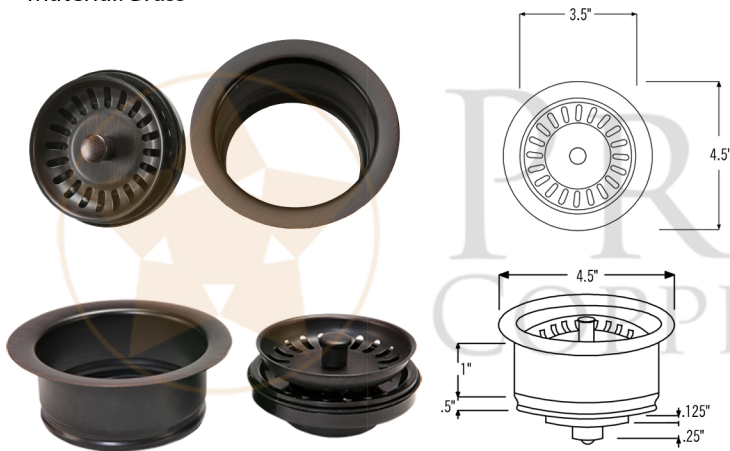

PACKAGE INCLUDES THE FOLLOWING ITEMS:

- * 33" Hammered Copper Kitchen Apron Single Basin Sink w/ Vineyard Design and Apron Front Nickel Background (Model# KASDB33229G-NB)
- * 3.5" Garbage Disposal Drain w/ Basket / ORB Finish (Model# D-130ORB)
- * Oil Rubbed Bronze Installation Silicone (Model# C900-ORB)
- * Copper Sink Wax (Model# W900-WAX)

* ORB: Oil Rubbed Bronze

SINK DETAILS (Model# KASDB33229G-NB)

- * 33" Hammered Copper Kitchen Apron Single Basin Sink w/ Vineyard Design and Apron Front Nickel Background
- * Color: Oil Rubbed Bronze
- * Outer Dimension: 33" x 22" x 9"
- * Inner Dimension: 31" x 19" x 9"
- * Rim: Left, Back, Right - 1" / Front - 2"
- * Drain Opening: 3.5" Standard
- * Material Gauge: 14
- * CODE / STANDARD COMPLIANCE: IAPMO / cUPC LISTED

* ORB: Oil Rubbed Bronze

DRAIN DETAILS (Model# D-130ORB)

- * 3.5" Deluxe Garbage Disposal Drain w/ Basket
- * Color: Oil Rubbed Bronze
- * Inner Dimension: 3.5"
- * Outer Dimension: 4.5" x 2"
- * Installation Type: Insinkerator Brand Compatible
- * Material: Brass