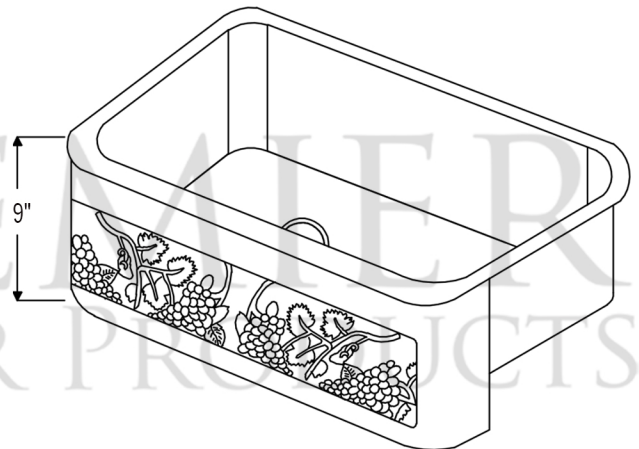

PACKAGE INCLUDES THE FOLLOWING ITEMS:

- * 33" Hammered Copper Kitchen Apron Single Basin Sink w/ Vineyard Design and Apron Front Nickel Background (Model# KASDB33229G-NB)
- * 3.5" Garbage Disposal Drain w/ Basket / ORB Finish (Model# D-130ORB)
- * Oil Rubbed Bronze Installation Silicone (Model# C900-ORB)
- * Copper Sink Wax (Model# W900-WAX)

* ORB: Oil Rubbed Bronze

SINK DETAILS (Model# KASDB33229G-NB)

- * 33" Hammered Copper Kitchen Apron Single Basin Sink w/ Vineyard Design and Apron Front Nickel Background
- * Color: Oil Rubbed Bronze
- * Outer Dimension: 33" x 22" x 9"
- * Inner Dimension: 31" x 19" x 9"
- * Rim: Left, Back, Right - 1" / Front - 2"
- * Drain Opening: 3.5" Standard
- * Material Gauge: 14
- * CODE / STANDARD COMPLIANCE: IAPMO / cUPC LISTED

* ORB: Oil Rubbed Bronze

DRAIN DETAILS (Model# D-130ORB)

- * 3.5" Deluxe Garbage Disposal Drain w/ Basket
- * Color: Oil Rubbed Bronze
- * Inner Dimension: 3.5"
- * Outer Dimension: 4.5" x 2"
- * Installation Type: Insinkerator Brand Compatible
- * Material: Brass