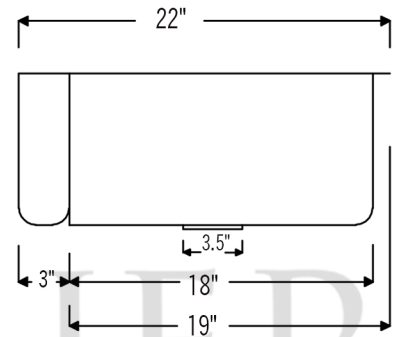

* ORB: Oil Rubbed Bronze

SINK DETAILS (Model# KASDB33229G-NB)

- * 33" Hammered Copper Kitchen Apron Single Basin Sink w/ Vineyard Design and Apron Front Nickel Background
- * Color: Oil Rubbed Bronze
- * Outer Dimension: 33" x 22" x 9"
- * Inner Dimension: 31" x 19" x 9"
- * Rim: Left, Back, Right - 1" / Front - 2"
- * Drain Opening: 3.5" Standard
- * Material Gauge: 14
- * CODE / STANDARD COMPLIANCE: IAPMO / cUPC LISTED

* ORB: Oil Rubbed Bronze

DRAIN DETAILS (Model# D-130ORB)

- * 3.5" Deluxe Garbage Disposal Drain w/ Basket
- * Color: Oil Rubbed Bronze
- * Inner Dimension: 3.5"
- * Outer Dimension: 4.5" x 2"
- * Installation Type: Insinkerator Brand Compatible
- * Material: Brass