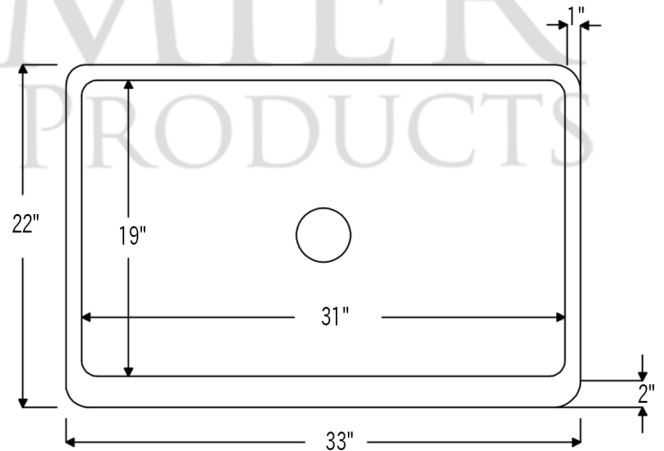

PACKAGE INCLUDES THE FOLLOWING ITEMS:

- * 33" Hammered Copper Kitchen Apron Single Basin Sink w/ Vineyard Design and Apron Front Nickel Background (Model# KASDB33229G-NB)
- * 3.5" Garbage Disposal Drain w/ Basket / ORB Finish (Model# D-130ORB)
- * Oil Rubbed Bronze Installation Silicone (Model# C900-ORB)
- * Copper Sink Wax (Model# W900-WAX)

* ORB: Oil Rubbed Bronze

SINK DETAILS (Model# KASDB33229G-NB)

- * 33" Hammered Copper Kitchen Apron Single Basin Sink w/ Vineyard Design and Apron Front Nickel Background
- * Color: Oil Rubbed Bronze
- * Outer Dimension: 33" x 22" x 9"
- * Inner Dimension: 31" x 19" x 9"
- * Rim: Left, Back, Right - 1" / Front - 2"
- * Drain Opening: 3.5" Standard
- * Material Gauge: 14
- * CODE / STANDARD COMPLIANCE: IAPMO / cUPC LISTED

* ORB: Oil Rubbed Bronze

DRAIN DETAILS (Model# D-130ORB)

- * 3.5" Deluxe Garbage Disposal Drain w/ Basket
- * Color: Oil Rubbed Bronze
- * Inner Dimension: 3.5"
- * Outer Dimension: 4.5" x 2"
- * Installation Type: Insinkerator Brand Compatible
- * Material: Brass

SILICONE DETAILS (Model# C900-ORB)

- * Neutral Cure Installation Silicone
- * Size: 4.7 OZ
- * Matches a Variety of Different Styled Sinks and Drains

COPPER SINK WAX DETAILS (Model# W900-WAX)

- * Copper Sink Wax Protectant
- * Made from Natural Bee's Wax
- * No Wax Build Up Ever!
- * Hard Water Protection
- * Works great on a variety of different surfaces: