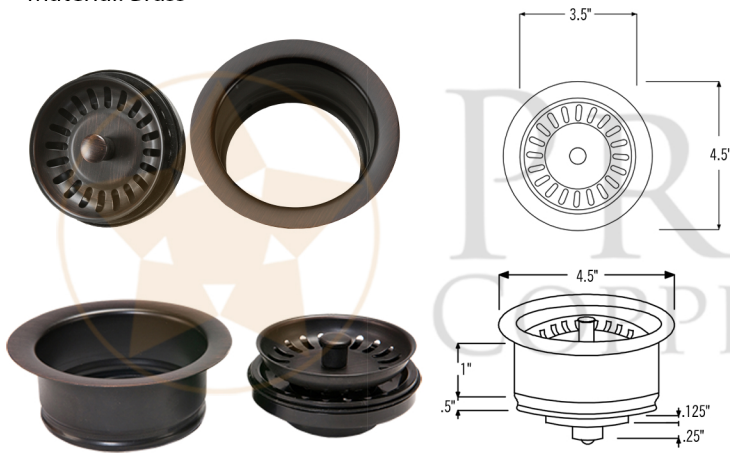

PACKAGE INCLUDES THE FOLLOWING ITEMS:

- * 33" Hammered Copper Kitchen Apron Single Basin Sink w/ Fleur De Lis Design and Apron Front Nickel Background (Model# KASDB33229F-NB)
- * 3.5" Garbage Disposal Drain w/ Basket / ORB Finish (Model# D-130ORB)
- * Oil Rubbed Bronze Installation Silicone (Model# C900-ORB)
- * Copper Sink Wax (Model# W900-WAX)

* ORB: Oil Rubbed Bronze

SINK DETAILS (Model# KASDB33229F-NB)

- * 33" Hammered Copper Kitchen Apron Single Basin Sink w/ Fleur De Lis Design and Apron Front Nickel Background
- * Color: Oil Rubbed Bronze
- * Outer Dimension: 33" x 22" x 9"
- * Inner Dimension: 31" x 19" x 9"
- * Rim: Left, Back, Right - 1" / Front - 2"
- * Drain Opening: 3.5" Standard
- * Material Gauge: 14
- * CODE / STANDARD COMPLIANCE: IAPMO / cUPC LISTED

* ORB: Oil Rubbed Bronze

DRAIN DETAILS (Model# D-130ORB)

- * 3.5" Deluxe Garbage Disposal Drain w/ Basket
- * Color: Oil Rubbed Bronze
- * Inner Dimension: 3.5"
- * Outer Dimension: 4.5" x 2"
- * Installation Type: Insinkerator Brand Compatible
- * Material: Brass