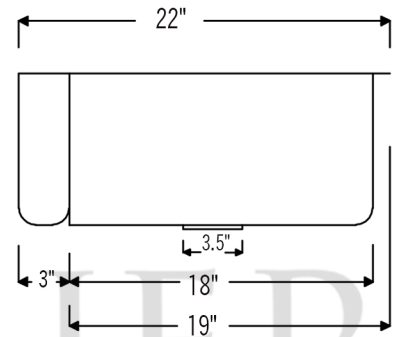

PACKAGE INCLUDES THE FOLLOWING ITEMS:

- * 33" Hammered Copper Kitchen Apron Single Basin Sink w/ Fleur De Lis Design and Apron Front Nickel Background (Model# KASDB33229F-NB)
- * 3.5" Garbage Disposal Drain w/ Basket / ORB Finish (Model# D-130ORB)
- * Oil Rubbed Bronze Installation Silicone (Model# C900-ORB)
- * Copper Sink Wax (Model# W900-WAX)

* ORB: Oil Rubbed Bronze

SINK DETAILS (Model# KASDB33229F-NB)

- * 33" Hammered Copper Kitchen Apron Single Basin Sink w/ Fleur De Lis Design and Apron Front Nickel Background
- * Color: Oil Rubbed Bronze
- * Outer Dimension: 33" x 22" x 9"
- * Inner Dimension: 31" x 19" x 9"
- * Rim: Left, Back, Right - 1" / Front - 2"
- * Drain Opening: 3.5" Standard
- * Material Gauge: 14
- * CODE / STANDARD COMPLIANCE: IAPMO / cUPC LISTED

* ORB: Oil Rubbed Bronze

DRAIN DETAILS (Model# D-130ORB)

- * 3.5" Deluxe Garbage Disposal Drain w/ Basket
- * Color: Oil Rubbed Bronze
- * Inner Dimension: 3.5"
- * Outer Dimension: 4.5" x 2"
- * Installation Type: Insinkerator Brand Compatible
- * Material: Brass