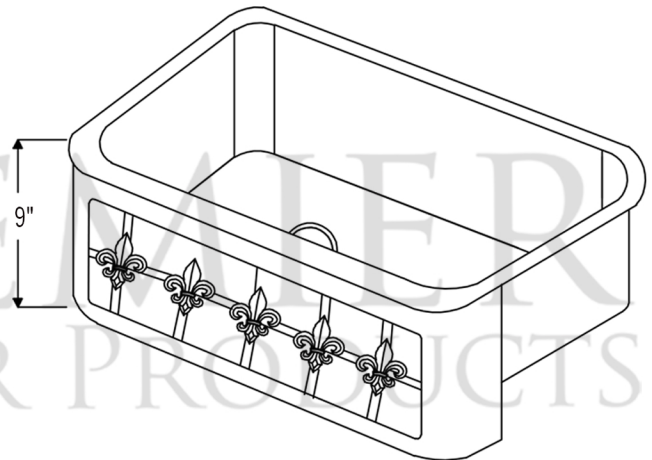

PACKAGE INCLUDES THE FOLLOWING ITEMS:

- * 33" Hammered Copper Kitchen Apron Single Basin Sink w/ Fleur De Lis Design and Apron Front Nickel Background (Model# KASDB33229F-NB)
- * 3.5" Garbage Disposal Drain w/ Basket / ORB Finish (Model# D-130ORB)
- * Oil Rubbed Bronze Installation Silicone (Model# C900-ORB)
- * Copper Sink Wax (Model# W900-WAX)

* ORB: Oil Rubbed Bronze

SINK DETAILS (Model# KASDB33229F-NB)

- * 33" Hammered Copper Kitchen Apron Single Basin Sink w/ Fleur De Lis Design and Apron Front Nickel Background
- * Color: Oil Rubbed Bronze
- * Outer Dimension: 33" x 22" x 9"
- * Inner Dimension: 31" x 19" x 9"
- * Rim: Left, Back, Right - 1" / Front - 2"
- * Drain Opening: 3.5" Standard
- * Material Gauge: 14
- * CODE / STANDARD COMPLIANCE: IAPMO / cUPC LISTED

* ORB: Oil Rubbed Bronze

DRAIN DETAILS (Model# D-130ORB)

- * 3.5" Deluxe Garbage Disposal Drain w/ Basket
- * Color: Oil Rubbed Bronze
- * Inner Dimension: 3.5"
- * Outer Dimension: 4.5" x 2"
- * Installation Type: Insinkerator Brand Compatible
- * Material: Brass