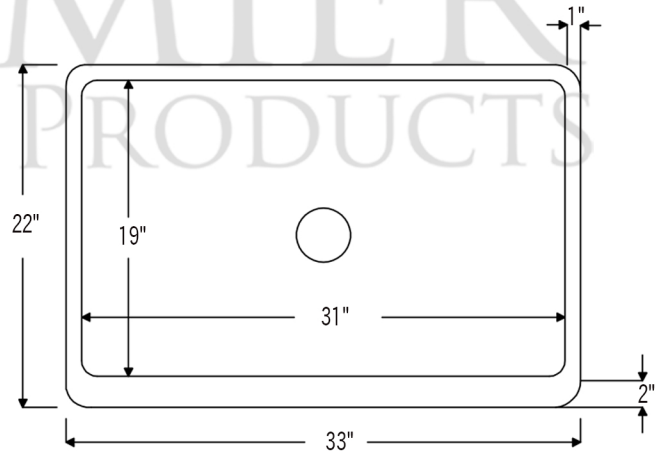

PACKAGE INCLUDES THE FOLLOWING ITEMS:

- * 33" Hammered Copper Kitchen Apron Single Basin Sink w/ Fleur De Lis Design and Apron Front Nickel Background (Model# KASDB33229F-NB)
- * 3.5" Garbage Disposal Drain w/ Basket / ORB Finish (Model# D-130ORB)
- * Oil Rubbed Bronze Installation Silicone (Model# C900-ORB)
- * Copper Sink Wax (Model# W900-WAX)

* ORB: Oil Rubbed Bronze

SINK DETAILS (Model# KASDB33229F-NB)

- * 33" Hammered Copper Kitchen Apron Single Basin Sink w/ Fleur De Lis Design and Apron Front Nickel Background
- * Color: Oil Rubbed Bronze
- * Outer Dimension: 33" x 22" x 9"
- * Inner Dimension: 31" x 19" x 9"
- * Rim: Left, Back, Right - 1" / Front - 2"
- * Drain Opening: 3.5" Standard
- * Material Gauge: 14
- * CODE / STANDARD COMPLIANCE: IAPMO / cUPC LISTED

* ORB: Oil Rubbed Bronze

DRAIN DETAILS (Model# D-130ORB)

- * 3.5" Deluxe Garbage Disposal Drain w/ Basket
- * Color: Oil Rubbed Bronze
- * Inner Dimension: 3.5"
- * Outer Dimension: 4.5" x 2"
- * Installation Type: Insinkerator Brand Compatible
- * Material: Brass

SILICONE DETAILS (Model# C900-ORB)

- * Neutral Cure Installation Silicone
- * Size: 4.7 OZ
- * Matches a Variety of Different Styled Sinks and Drains

COPPER SINK WAX DETAILS (Model# W900-WAX)

- * Copper Sink Wax Protectant
- * Made from Natural Bee's Wax
- * No Wax Build Up Ever!
- * Hard Water Protection
- * Works great on a variety of different surfaces: