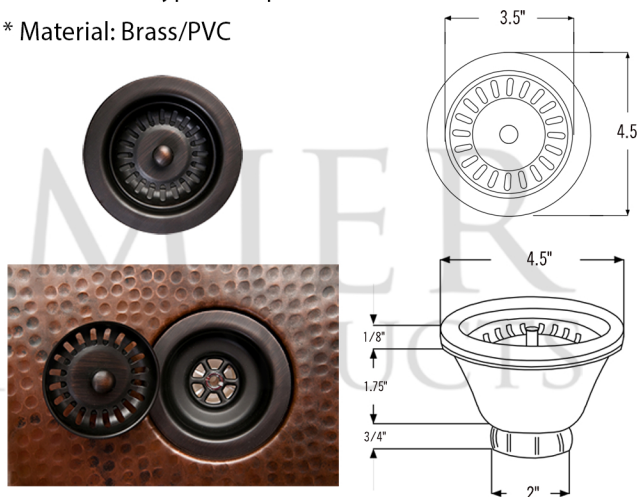

\* ORB: Oil Rubbed Bronze

**SINK DETAILS (Model# KA70DB33229-SD5)**

- \* 33" Hammered Copper Kitchen Apron 70/30 Double Basin Sink with Short 5" Divider
- \* Color: Oil Rubbed Bronze | Living Copper
- \* Outer Dimension: 33" x 22" x 9"
- \* Inner Dimension: L: 21" x 19" x 9" | R: 9" x 19" x 9"
- \* Rim: Back, Left, Right - 1" / Apron Front - 2"
- \* Drain Opening: 3.5" Standard
- \* Material Gauge: 14

### PACKAGE INCLUDES THE FOLLOWING ITEMS:

- \* 33" Hammered Copper Kitchen Apron 70/30 Double Basin Sink with Short 5" Divider (Model# KA70DB33229-SD5)
- \* 3.5" Garbage Disposal Drain w/ Basket / ORB Finish (Model# D-130ORB)
- \* 3.5" Kitchen Basket Strainer Drain / ORB Finish (Model# D-132ORB)
- \* Oil Rubbed Bronze Installation Silicone (Model# C900-ORB)
- \* Copper Sink Wax (Model# W900-WAX)

### DRAIN #1 DETAILS (Model# D-130ORB)

- \* 3.5" Deluxe Garbage Disposal Drain w/ Basket
- \* Color: Oil Rubbed Bronze
- \* Inner Dimension: 3.5"
- \* Outer Dimension: 4.5" x 2"
- \* Installation Type: Insinkerator Brand Compatible
- \* Material: Brass

### SILICONE DETAILS (Model# C900-ORB)

- \* Neutral Cure Installation Silicone
- \* Size: 4.7 OZ
- \* Matches a Variety of Different Styled Sinks and Drains