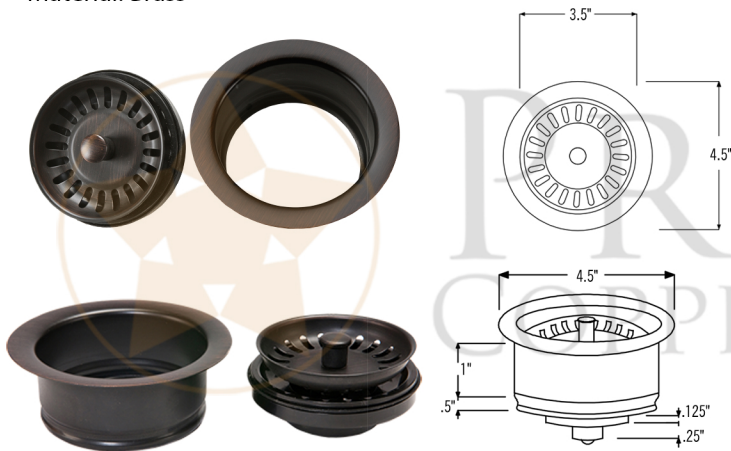

PACKAGE INCLUDES THE FOLLOWING ITEMS:

- 33" Hammered Copper Kitchen Apron 70/30 Double Basin Sink with Short 5" Divider (Model# KA70DB33229-SD5)
- 3.5" Garbage Disposal Drain w/ Basket / ORB Finish (Model# D-130ORB)
- 3.5" Kitchen Basket Strainer Drain / ORB Finish (Model# D-132ORB)
- Oil Rubbed Bronze Installation Silicone (Model# C900-ORB)
- Copper Sink Wax (Model# W900-WAX)

* ORB: Oil Rubbed Bronze

DRAIN #1 DETAILS (Model# D-130ORB)

- 3.5" Deluxe Garbage Disposal Drain w/ Basket
- Color: Oil Rubbed Bronze
- Inner Dimension: 3.5"
- Outer Dimension: 4.5" x 2"
- Installation Type: Insinkerator Brand Compatible
- Material: Brass