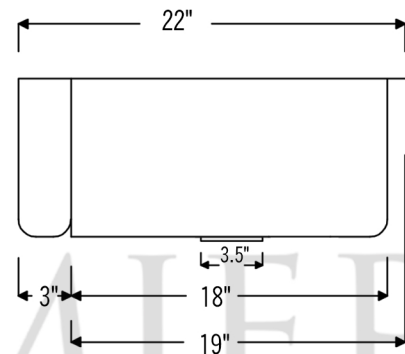

\* ORB: Oil Rubbed Bronze

**SINK DETAILS (Model# KA70DB33229-SD5)**

- \* 33" Hammered Copper Kitchen Apron 70/30 Double Basin Sink with Short 5" Divider
- \* Color: Oil Rubbed Bronze | Living Copper
- \* Outer Dimension: 33" x 22" x 9"
- \* Inner Dimension: L: 21" x 19" x 9" | R: 9" x 19" x 9"
- \* Rim: Back, Left, Right - 1" / Apron Front - 2"
- \* Drain Opening: 3.5" Standard
- \* Material Gauge: 14

### SILICONE DETAILS (Model# C900-ORB)

- \* Neutral Cure Installation Silicone
- \* Size: 4.7 OZ
- \* Matches a Variety of Different Styled Sinks and Drains