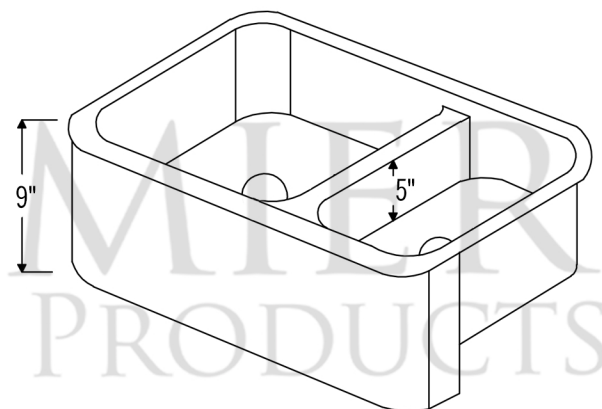

**PACKAGE INCLUDES THE FOLLOWING ITEMS:**

- \* 33" Hammered Copper Kitchen Apron 70/30 Double Basin Sink with Short 5" Divider (Model# KA70DB33229-SD5)
- \* 3.5" Garbage Disposal Drain w/ Basket / ORB Finish (Model# D-130ORB)
- \* 3.5" Kitchen Basket Strainer Drain / ORB Finish (Model# D-132ORB)
- \* Oil Rubbed Bronze Installation Silicone (Model# C900-ORB)
- \* Copper Sink Wax (Model# W900-WAX)

\* ORB: Oil Rubbed Bronze

**SINK DETAILS (Model# KA70DB33229-SD5)**

- \* 33" Hammered Copper Kitchen Apron 70/30 Double Basin Sink with Short 5" Divider
- \* Color: Oil Rubbed Bronze | Living Copper
- \* Outer Dimension: 33" x 22" x 9"
- \* Inner Dimension: L: 21" x 19" x 9" | R: 9" x 19" x 9"
- \* Rim: Back, Left, Right - 1" / Apron Front - 2"
- \* Drain Opening: 3.5" Standard
- \* Material Gauge: 14

### PACKAGE INCLUDES THE FOLLOWING ITEMS:

- \* 33" Hammered Copper Kitchen Apron 70/30 Double Basin Sink with Short 5" Divider (Model# KA70DB33229-SD5)
- \* 3.5" Garbage Disposal Drain w/ Basket / ORB Finish (Model# D-130ORB)
- \* 3.5" Kitchen Basket Strainer Drain / ORB Finish (Model# D-132ORB)
- \* Oil Rubbed Bronze Installation Silicone (Model# C900-ORB)
- \* Copper Sink Wax (Model# W900-WAX)

### SILICONE DETAILS (Model# C900-ORB)

- \* Neutral Cure Installation Silicone
- \* Size: 4.7 OZ
- \* Matches a Variety of Different Styled Sinks and Drains