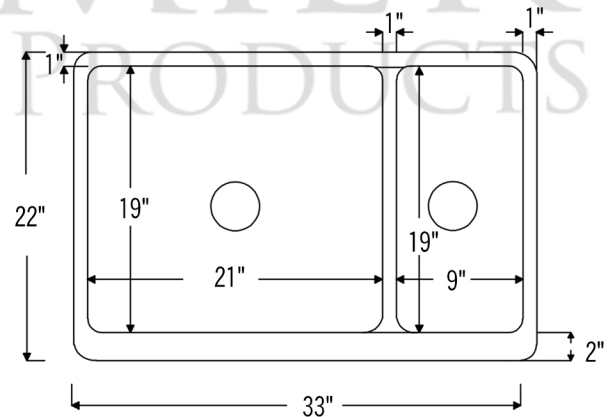

**PACKAGE INCLUDES THE FOLLOWING ITEMS:**

- \* 33" Hammered Copper Kitchen Apron 70/30 Double Basin Sink with Short 5" Divider (Model# KA70DB33229-SD5)
- \* 3.5" Garbage Disposal Drain w/ Basket / ORB Finish (Model# D-130ORB)
- \* 3.5" Kitchen Basket Strainer Drain / ORB Finish (Model# D-132ORB)
- \* Oil Rubbed Bronze Installation Silicone (Model# C900-ORB)
- \* Copper Sink Wax (Model# W900-WAX)

\* ORB: Oil Rubbed Bronze

**SINK DETAILS (Model# KA70DB33229-SD5)**

- \* 33" Hammered Copper Kitchen Apron 70/30 Double Basin Sink with Short 5" Divider
- \* Color: Oil Rubbed Bronze | Living Copper
- \* Outer Dimension: 33" x 22" x 9"
- \* Inner Dimension: L: 21" x 19" x 9" | R: 9" x 19" x 9"
- \* Rim: Back, Left, Right - 1" / Apron Front - 2"
- \* Drain Opening: 3.5" Standard
- \* Material Gauge: 14

### DRAIN #1 DETAILS (Model# D-130ORB)

- \* 3.5" Deluxe Garbage Disposal Drain w/ Basket
- \* Color: Oil Rubbed Bronze
- \* Inner Dimension: 3.5"
- \* Outer Dimension: 4.5" x 2"
- \* Installation Type: Insinkerator Brand Compatible
- \* Material: Brass

### SILICONE DETAILS (Model# C900-ORB)

- \* Neutral Cure Installation Silicone
- \* Size: 4.7 OZ
- \* Matches a Variety of Different Styled Sinks and Drains