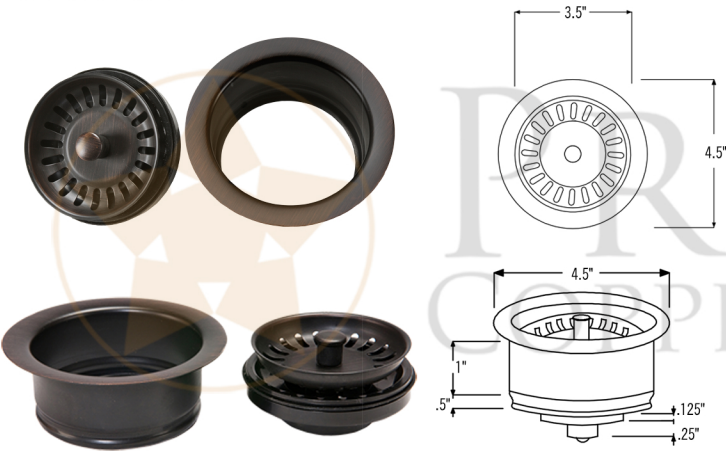

PACKAGE INCLUDES THE FOLLOWING ITEMS:

- * 33" Hammered Copper Kitchen Apron 60/40 Double Basin Sink w/ Scroll Design/ ORB Finish (Model# KA60DB33229S)
- * 3.5" Garbage Disposal Drain w/ Basket / ORB Finish (Model# D-130ORB)
- * 3.5" Kitchen Basket Strainer Drain / ORB Finish (Model# D-132ORB)
- * Oil Rubbed Bronze Installation Silicone (Model# C900-ORB)
- * Copper Sink Wax (Model# W900-WAX)

* ORB: Oil Rubbed Bronze

SINK DETAILS (Model# KA60DB33229S)

- * 33" Hammered Copper Kitchen Apron 60/40 Double Basin Sink w/ Scroll Design
- * Color: Oil Rubbed Bronze
- * Outer Dimension: 33" x 22" x 9"
- * Inner Dimension: L: 17.5" x 19" x 9" R: 12.5" x 19" x 9"
- * Rim: Left, Back, Right - 1" / Front - 2"
- * Drain Opening: 3.5" Standard
- * Material Gauge: 14
- * CODE / STANDARD COMPLIANCE: IAPMO / cUPC LISTED

* ORB: Oil Rubbed Bronze

DRAIN #1 DETAILS (Model# D-130ORB)

- * 3.5" Deluxe Garbage Disposal Drain w/ Basket
- * Color: Oil Rubbed Bronze
- * Inner Dimension: 3.5"
- * Outer Dimension: 4.5" x 2"
- * Installation Type: Insinkerator Brand Compatible
- * Material: Brass