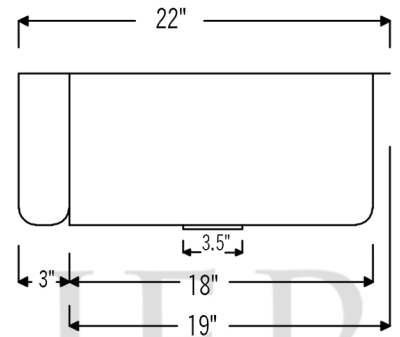

* ORB: Oil Rubbed Bronze

SINK DETAILS (Model# KA60DB33229S)

- * 33" Hammered Copper Kitchen Apron 60/40 Double Basin Sink w/ Scroll Design
- * Color: Oil Rubbed Bronze
- * Outer Dimension: 33" x 22" x 9"
- * Inner Dimension: L: 17.5" x 19" x 9" R: 12.5" x 19" x 9"
- * Rim: Left, Back, Right - 1" / Front - 2"
- * Drain Opening: 3.5" Standard
- * Material Gauge: 14
- * CODE / STANDARD COMPLIANCE: IAPMO / cUPC LISTED

DRAIN #2 DETAILS (Model# D-132ORB)

- * 3.5" Kitchen, Prep, Bar Basket Strainer Drain
- * Color: Oil Rubbed Bronze
- * Inner Dimension: 3.5"
- * Outer Dimension: 4.5" x 3"
- * Installation Type: Compression
- * Material: Brass/PVC