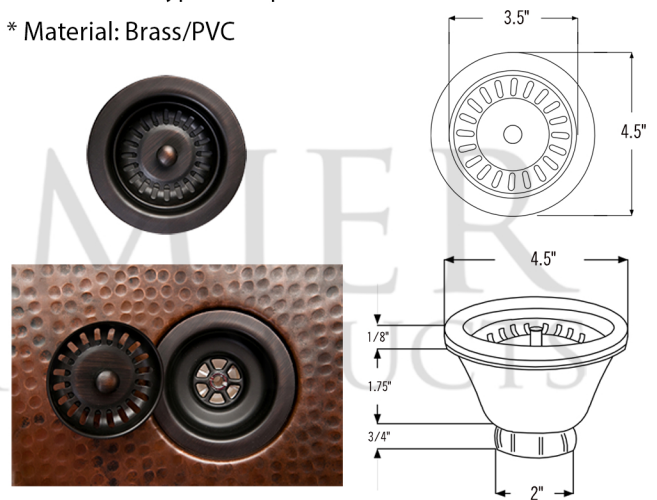

* ORB: Oil Rubbed Bronze

SINK DETAILS (Model# KA60DB33229S)

- * 33" Hammered Copper Kitchen Apron 60/40 Double Basin Sink w/ Scroll Design
- * Color: Oil Rubbed Bronze
- * Outer Dimension: 33" x 22" x 9"
- * Inner Dimension: L: 17.5" x 19" x 9" R: 12.5" x 19" x 9"
- * Rim: Left, Back, Right - 1" / Front - 2"
- * Drain Opening: 3.5" Standard
- * Material Gauge: 14
- * CODE / STANDARD COMPLIANCE: IAPMO / cUPC LISTED

* ORB: Oil Rubbed Bronze

DRAIN #1 DETAILS (Model# D-130ORB)

- * 3.5" Deluxe Garbage Disposal Drain w/ Basket
- * Color: Oil Rubbed Bronze
- * Inner Dimension: 3.5"
- * Outer Dimension: 4.5" x 2"
- * Installation Type: Insinkerator Brand Compatible
- * Material: Brass

DRAIN #2 DETAILS (Model# D-132ORB)

- * 3.5" Kitchen, Prep, Bar Basket Strainer Drain
- * Color: Oil Rubbed Bronze
- * Inner Dimension: 3.5"
- * Outer Dimension: 4.5" x 3"
- * Installation Type: Compression
- * Material: Brass/PVC

SILICONE DETAILS (Model# C900-ORB)

- * Neutral Cure Installation Silicone
- * Size: 4.7 OZ
- * Matches a Variety of Different Styled Sinks and Drains

COPPER SINK WAX DETAILS (Model# W900-WAX)

- * Copper Sink Wax Protectant
- * Made from Natural Bee's Wax
- * No Wax Build Up Ever!
- * Hard Water Protection
- * Works great on a variety of different surfaces: