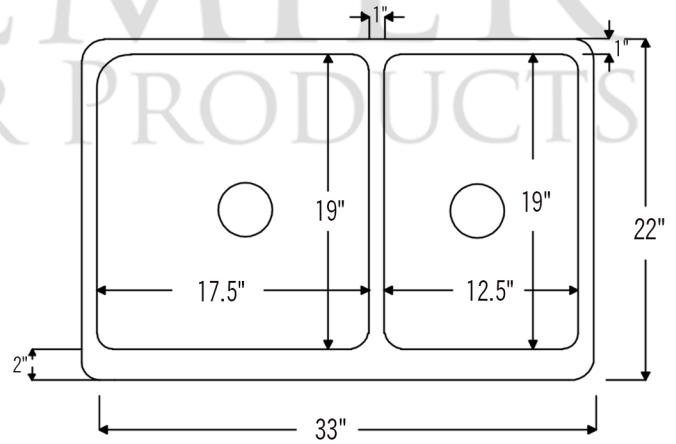

PACKAGE INCLUDES THE FOLLOWING ITEMS:

- * 33" Hammered Copper Kitchen Apron 60/40 Double Basin Sink w/ Scroll Design/ ORB Finish (Model# KA60DB33229S)
- * 3.5" Garbage Disposal Drain w/ Basket / ORB Finish (Model# D-130ORB)
- * 3.5" Kitchen Basket Strainer Drain / ORB Finish (Model# D-132ORB)
- * Oil Rubbed Bronze Installation Silicone (Model# C900-ORB)
- * Copper Sink Wax (Model# W900-WAX)

* ORB: Oil Rubbed Bronze

SINK DETAILS (Model# KA60DB33229S)

- * 33" Hammered Copper Kitchen Apron 60/40 Double Basin Sink w/ Scroll Design
- * Color: Oil Rubbed Bronze
- * Outer Dimension: 33" x 22" x 9"
- * Inner Dimension: L: 17.5" x 19" x 9" R: 12.5" x 19" x 9"
- * Rim: Left, Back, Right - 1" / Front - 2"
- * Drain Opening: 3.5" Standard
- * Material Gauge: 14
- * CODE / STANDARD COMPLIANCE: IAPMO / cUPC LISTED

* ORB: Oil Rubbed Bronze

DRAIN #1 DETAILS (Model# D-130ORB)

- * 3.5" Deluxe Garbage Disposal Drain w/ Basket
- * Color: Oil Rubbed Bronze
- * Inner Dimension: 3.5"
- * Outer Dimension: 4.5" x 2"
- * Installation Type: Insinkerator Brand Compatible
- * Material: Brass

DRAIN #2 DETAILS (Model# D-132ORB)

- * 3.5" Kitchen, Prep, Bar Basket Strainer Drain
- * Color: Oil Rubbed Bronze
- * Inner Dimension: 3.5"
- * Outer Dimension: 4.5" x 3"
- * Installation Type: Compression
- * Material: Brass/PVC