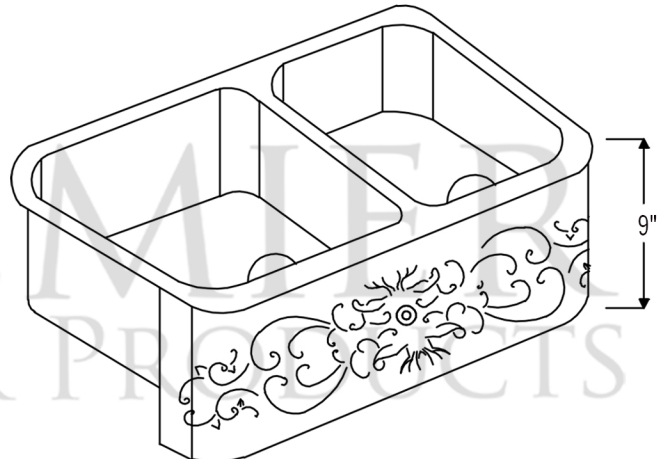

PACKAGE INCLUDES THE FOLLOWING ITEMS:

- * 33" Hammered Copper Kitchen Apron 60/40 Double Basin Sink w/ Scroll Design/ ORB Finish (Model# KA60DB33229S)
- * 3.5" Garbage Disposal Drain w/ Basket / ORB Finish (Model# D-130ORB)
- * 3.5" Kitchen Basket Strainer Drain / ORB Finish (Model# D-132ORB)
- * Oil Rubbed Bronze Installation Silicone (Model# C900-ORB)
- * Copper Sink Wax (Model# W900-WAX)

* ORB: Oil Rubbed Bronze

SINK DETAILS (Model# KA60DB33229S)

- * 33" Hammered Copper Kitchen Apron 60/40 Double Basin Sink w/ Scroll Design
- * Color: Oil Rubbed Bronze
- * Outer Dimension: 33" x 22" x 9"
- * Inner Dimension: L: 17.5" x 19" x 9" R: 12.5" x 19" x 9"
- * Rim: Left, Back, Right - 1" / Front - 2"
- * Drain Opening: 3.5" Standard
- * Material Gauge: 14
- * CODE / STANDARD COMPLIANCE: IAPMO / cUPC LISTED

* ORB: Oil Rubbed Bronze

DRAIN #1 DETAILS (Model# D-130ORB)

- * 3.5" Deluxe Garbage Disposal Drain w/ Basket
- * Color: Oil Rubbed Bronze
- * Inner Dimension: 3.5"
- * Outer Dimension: 4.5" x 2"
- * Installation Type: Insinkerator Brand Compatible
- * Material: Brass