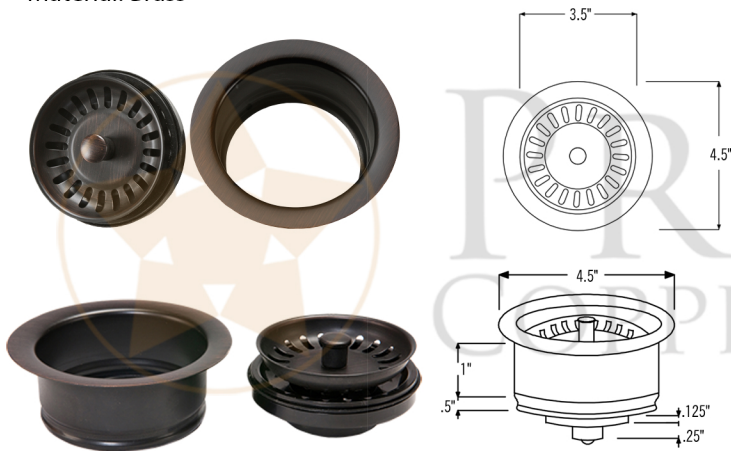

PACKAGE INCLUDES THE FOLLOWING ITEMS:

- 33" Hammered Copper Kitchen Apron 60/40 Double Basin Sink with Short 5" Divider (Model# KA60DB33229-SD5)
- 3.5" Garbage Disposal Drain w/ Basket / ORB Finish (Model# D-130ORB)
- 3.5" Kitchen Basket Strainer Drain / ORB Finish (Model# D-132ORB)
- Oil Rubbed Bronze Installation Silicone (Model# C900-ORB)
- Copper Sink Wax (Model# W900-WAX)

* ORB: Oil Rubbed Bronze

DRAIN #1 DETAILS (Model# D-130ORB)

- 3.5" Deluxe Garbage Disposal Drain w/ Basket
- Color: Oil Rubbed Bronze
- Inner Dimension: 3.5"
- Outer Dimension: 4.5" x 2"
- Installation Type: Insinkerator Brand Compatible
- Material: Brass