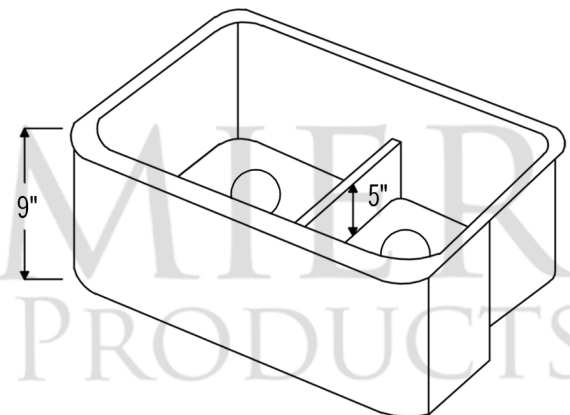

### PACKAGE INCLUDES THE FOLLOWING ITEMS:

- \* 33" Hammered Copper Kitchen Apron 60/40 Double Basin Sink with Short 5" Divider (Model# KA60DB33229-SD5)
- \* 3.5" Garbage Disposal Drain w/ Basket / ORB Finish (Model# D-130ORB)
- \* 3.5" Kitchen Basket Strainer Drain / ORB Finish (Model# D-132ORB)
- \* Oil Rubbed Bronze Installation Silicone (Model# C900-ORB)
- \* Copper Sink Wax (Model# W900-WAX)

### SINK DETAILS (Model# KA60DB33229-SD5)

- \* 33" Hammered Copper Kitchen Apron 60/40 Double Basin Sink with Short 5" Divider
- \* Color: Oil Rubbed Bronze | Living Copper
- \* Outer Dimension: 33" x 22" x 9"
- \* Inner Dimension: L: 17.5" x 19" x 9" | R: 12.5" x 19" x 9"
- \* Rim: Back, Left, Right - 1" / Apron Front - 2"
- \* Drain Opening: 3.5" Standard
- \* Material Gauge: 14