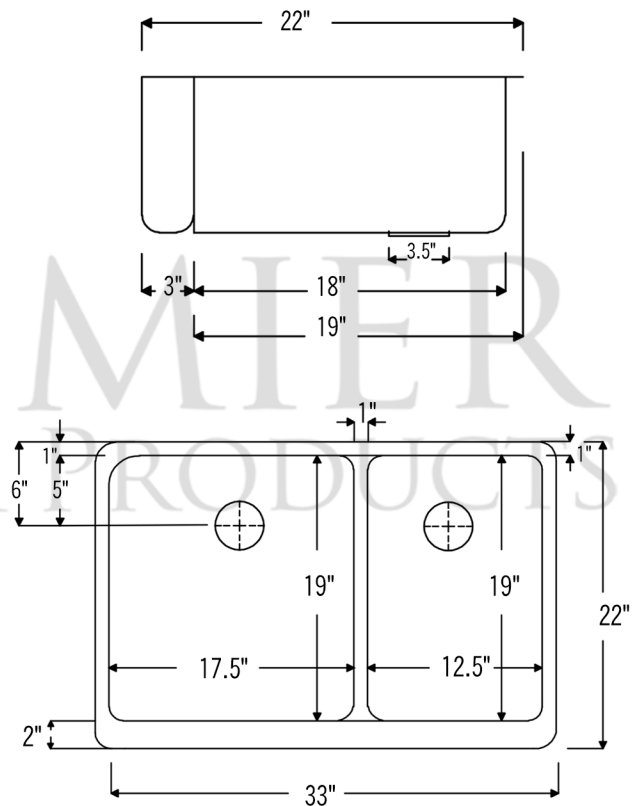

### PACKAGE INCLUDES THE FOLLOWING ITEMS:

- \* 33" Hammered Copper Kitchen Apron 60/40 Double Basin Sink with Short 5" Divider (Model# KA60DB33229-SD5)
- \* 3.5" Garbage Disposal Drain w/ Basket / ORB Finish (Model# D-130ORB)
- \* 3.5" Kitchen Basket Strainer Drain / ORB Finish (Model# D-132ORB)
- \* Oil Rubbed Bronze Installation Silicone (Model# C900-ORB)
- \* Copper Sink Wax (Model# W900-WAX)

### SINK DETAILS (Model# KA60DB33229-SD5)

- \* 33" Hammered Copper Kitchen Apron 60/40 Double Basin Sink with Short 5" Divider
- \* Color: Oil Rubbed Bronze | Living Copper
- \* Outer Dimension: 33" x 22" x 9"
- \* Inner Dimension: L: 17.5" x 19" x 9" | R: 12.5" x 19" x 9"
- \* Rim: Back, Left, Right - 1" / Apron Front - 2"
- \* Drain Opening: 3.5" Standard
- \* Material Gauge: 14

### **DRAIN #1 DETAILS (Model# D-130ORB)**

- \* 3.5" Deluxe Garbage Disposal Drain w/ Basket
- \* Color: Oil Rubbed Bronze
- \* Inner Dimension: 3.5"
- \* Outer Dimension: 4.5" x 2"
- \* Installation Type: Insinkerator Brand Compatible
- \* Material: Brass

### **SILICONE DETAILS (Model# C900-ORB)**

- \* Neutral Cure Installation Silicone
- \* Size: 4.7 OZ
- \* Matches a Variety of Different Styled Sinks and Drains