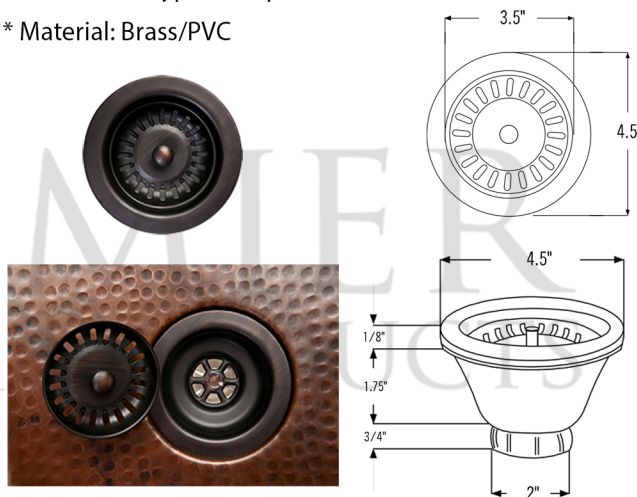

### SINK DETAILS (Model# KA60DB33229-SD5)

- \* 33" Hammered Copper Kitchen Apron 60/40 Double Basin Sink with Short 5" Divider
- \* Color: Oil Rubbed Bronze | Living Copper
- \* Outer Dimension: 33" x 22" x 9"
- \* Inner Dimension: L: 17.5" x 19" x 9" | R: 12.5" x 19" x 9"
- \* Rim: Back, Left, Right - 1" / Apron Front - 2"
- \* Drain Opening: 3.5" Standard
- \* Material Gauge: 14

### **PACKAGE INCLUDES THE FOLLOWING ITEMS:**

- \* 33" Hammered Copper Kitchen Apron 60/40 Double Basin Sink with Short 5" Divider (Model# KA60DB33229-SD5)
- \* 3.5" Garbage Disposal Drain w/ Basket / ORB Finish (Model# D-130ORB)
- \* 3.5" Kitchen Basket Strainer Drain / ORB Finish (Model# D-132ORB)
- \* Oil Rubbed Bronze Installation Silicone (Model# C900-ORB)
- \* Copper Sink Wax (Model# W900-WAX)

### **DRAIN #1 DETAILS (Model# D-130ORB)**

- \* 3.5" Deluxe Garbage Disposal Drain w/ Basket
- \* Color: Oil Rubbed Bronze
- \* Inner Dimension: 3.5"
- \* Outer Dimension: 4.5" x 2"
- \* Installation Type: Insinkerator Brand Compatible
- \* Material: Brass

### **SILICONE DETAILS (Model# C900-ORB)**

- \* Neutral Cure Installation Silicone
- \* Size: 4.7 OZ
- \* Matches a Variety of Different Styled Sinks and Drains