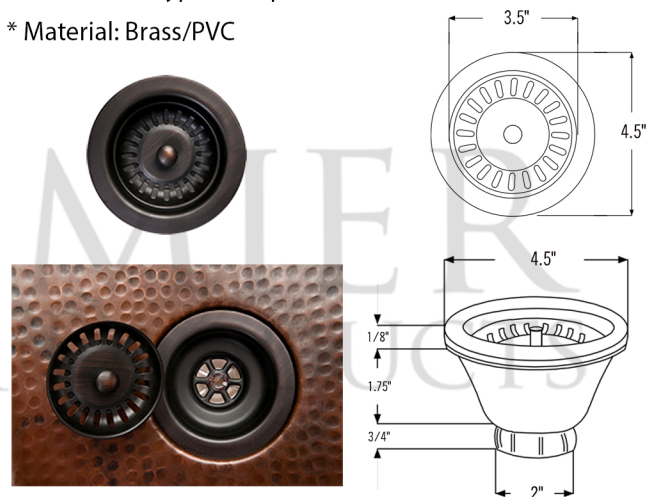

* ORB: Oil Rubbed Bronze

SINK DETAILS (Model# KA50DB33229S-NB)

- * 33" Hammered Copper Kitchen Apron 50/50 Double Basin Sink w/ Scroll Design & Apron Front Nickel Background
- * Color: Oil Rubbed Bronze and Nickel
- * Outer Dimension: 33" x 22" x 9"
- * Inner Dimension: L: 15" x 19" x 9" / R: 15" x 19" x 9"
- * Rim: Left, Back, Right - 1" / Front - 2"
- * Divider: 1" Wide (Optimized)
- * Drain Opening: 3.5" Standard
- * Material Gauge: 14

PACKAGE INCLUDES THE FOLLOWING ITEMS:

- * 33" Hammered Copper Kitchen Apron 50/50 Double Basin Sink w/ Scroll Design & Apron Front Nickel Background (Model# KA50DB33229S-NB)
- * 3.5" Garbage Disposal Drain w/ Basket / ORB Finish (Model# D-130ORB)
- * 3.5" Kitchen Basket Strainer Drain / ORB Finish (Model# D-132ORB)
- * Oil Rubbed Bronze Installation Silicone (Model# C900-ORB)
- * Copper Sink Wax (Model# W900-WAX)

* ORB: Oil Rubbed Bronze

DRAIN #1 DETAILS (Model# D-130ORB)

- * 3.5" Deluxe Garbage Disposal Drain w/ Basket
- * Color: Oil Rubbed Bronze
- * Inner Dimension: 3.5"
- * Outer Dimension: 4.5" x 2"
- * Installation Type: Insinkerator Brand Compatible
- * Material: Brass

SILICONE DETAILS (Model# C900-ORB)

- * Neutral Cure Installation Silicone
- * Size: 4.7 OZ
- * Matches a Variety of Different Styled Sinks and Drains

COPPER SINK WAX DETAILS (Model# W900-WAX)

- * Copper Sink Wax Protectant
- * Made from Natural Bee's Wax
- * No Wax Build Up Ever!
- * Hard Water Protection
- * Works great on a variety of different surfaces: