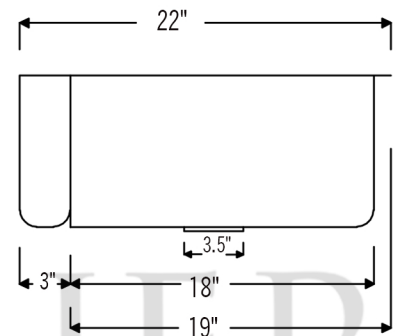

PACKAGE INCLUDES THE FOLLOWING ITEMS:

- * 33" Hammered Copper Kitchen Apron 50/50 Double Basin Sink w/ Scroll Design & Apron Front Nickel Background (Model# KA50DB33229S-NB)
- * 3.5" Garbage Disposal Drain w/ Basket / ORB Finish (Model# D-130ORB)
- * 3.5" Kitchen Basket Strainer Drain / ORB Finish (Model# D-132ORB)
- * Oil Rubbed Bronze Installation Silicone (Model# C900-ORB)
- * Copper Sink Wax (Model# W900-WAX)

* ORB: Oil Rubbed Bronze

SINK DETAILS (Model# KA50DB33229S-NB)

- * 33" Hammered Copper Kitchen Apron 50/50 Double Basin Sink w/ Scroll Design & Apron Front Nickel Background
- * Color: Oil Rubbed Bronze and Nickel
- * Outer Dimension: 33" x 22" x 9"
- * Inner Dimension: L: 15" x 19" x 9" / R: 15" x 19" x 9"
- * Rim: Left, Back, Right - 1" / Front - 2"
- * Divider: 1" Wide (Optimized)
- * Drain Opening: 3.5" Standard
- * Material Gauge: 14

* ORB: Oil Rubbed Bronze

DRAIN #1 DETAILS (Model# D-130ORB)

- * 3.5" Deluxe Garbage Disposal Drain w/ Basket
- * Color: Oil Rubbed Bronze
- * Inner Dimension: 3.5"
- * Outer Dimension: 4.5" x 2"
- * Installation Type: Insinkerator Brand Compatible
- * Material: Brass

DRAIN #2 DETAILS (Model# D-132ORB)

- * 3.5" Kitchen, Prep, Bar Basket Strainer Drain
- * Color: Oil Rubbed Bronze
- * Inner Dimension: 3.5"
- * Outer Dimension: 4.5" x 3"
- * Installation Type: Compression
- * Material: Brass/PVC