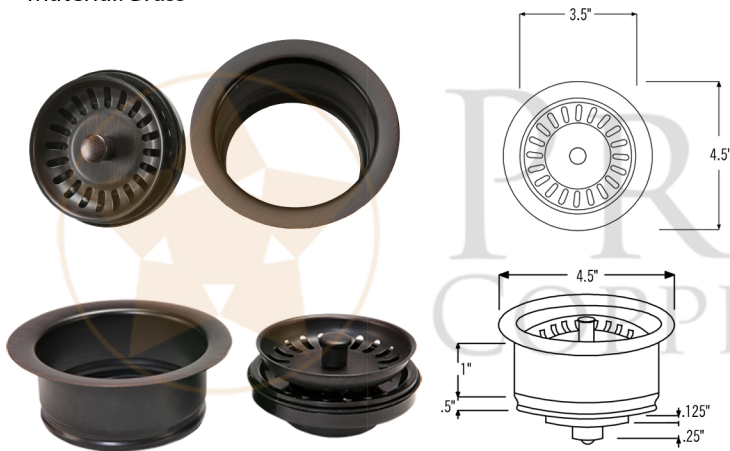

PACKAGE INCLUDES THE FOLLOWING ITEMS:

- * 33" Hammered Copper Kitchen Apron 50/50 Double Basin Sink w/ Scroll Design & Apron Front Nickel Background (Model# KA50DB33229S-NB)
- * 3.5" Garbage Disposal Drain w/ Basket / ORB Finish (Model# D-130ORB)
- * 3.5" Kitchen Basket Strainer Drain / ORB Finish (Model# D-132ORB)
- * Oil Rubbed Bronze Installation Silicone (Model# C900-ORB)
- * Copper Sink Wax (Model# W900-WAX)

* ORB: Oil Rubbed Bronze

SINK DETAILS (Model# KA50DB33229S-NB)

- * 33" Hammered Copper Kitchen Apron 50/50 Double Basin Sink w/ Scroll Design & Apron Front Nickel Background
- * Color: Oil Rubbed Bronze and Nickel
- * Outer Dimension: 33" x 22" x 9"
- * Inner Dimension: L: 15" x 19" x 9" / R: 15" x 19" x 9"
- * Rim: Left, Back, Right - 1" / Front - 2"
- * Divider: 1" Wide (Optimized)
- * Drain Opening: 3.5" Standard
- * Material Gauge: 14

* ORB: Oil Rubbed Bronze

DRAIN #1 DETAILS (Model# D-130ORB)

- * 3.5" Deluxe Garbage Disposal Drain w/ Basket
- * Color: Oil Rubbed Bronze
- * Inner Dimension: 3.5"
- * Outer Dimension: 4.5" x 2"
- * Installation Type: Insinkerator Brand Compatible
- * Material: Brass