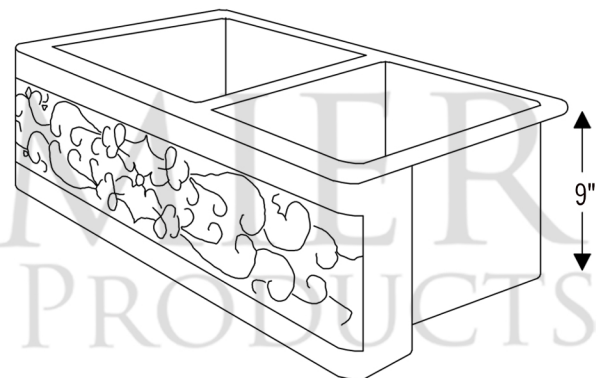

PACKAGE INCLUDES THE FOLLOWING ITEMS:

- * 33" Hammered Copper Kitchen Apron 50/50 Double Basin Sink w/ Scroll Design & Apron Front Nickel Background (Model# KA50DB33229S-NB)
- * 3.5" Garbage Disposal Drain w/ Basket / ORB Finish (Model# D-130ORB)
- * 3.5" Kitchen Basket Strainer Drain / ORB Finish (Model# D-132ORB)
- * Oil Rubbed Bronze Installation Silicone (Model# C900-ORB)
- * Copper Sink Wax (Model# W900-WAX)

* ORB: Oil Rubbed Bronze

SINK DETAILS (Model# KA50DB33229S-NB)

- * 33" Hammered Copper Kitchen Apron 50/50 Double Basin Sink w/ Scroll Design & Apron Front Nickel Background
- * Color: Oil Rubbed Bronze and Nickel
- * Outer Dimension: 33" x 22" x 9"
- * Inner Dimension: L: 15" x 19" x 9" / R: 15" x 19" x 9"
- * Rim: Left, Back, Right - 1" / Front - 2"
- * Divider: 1" Wide (Optimized)
- * Drain Opening: 3.5" Standard
- * Material Gauge: 14

* ORB: Oil Rubbed Bronze

DRAIN #1 DETAILS (Model# D-130ORB)

- * 3.5" Deluxe Garbage Disposal Drain w/ Basket
- * Color: Oil Rubbed Bronze
- * Inner Dimension: 3.5"
- * Outer Dimension: 4.5" x 2"
- * Installation Type: Insinkerator Brand Compatible
- * Material: Brass