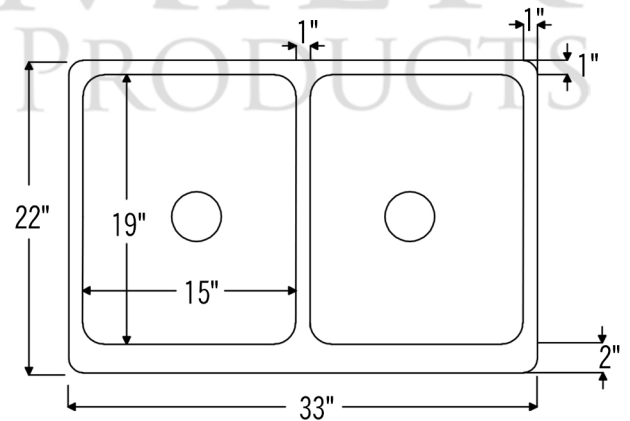

PACKAGE INCLUDES THE FOLLOWING ITEMS:

- * 33" Hammered Copper Kitchen Apron 50/50 Double Basin Sink w/ Scroll Design & Apron Front Nickel Background (Model# KA50DB33229S-NB)
- * 3.5" Garbage Disposal Drain w/ Basket / ORB Finish (Model# D-130ORB)
- * 3.5" Kitchen Basket Strainer Drain / ORB Finish (Model# D-132ORB)
- * Oil Rubbed Bronze Installation Silicone (Model# C900-ORB)
- * Copper Sink Wax (Model# W900-WAX)

* ORB: Oil Rubbed Bronze

SINK DETAILS (Model# KA50DB33229S-NB)

- * 33" Hammered Copper Kitchen Apron 50/50 Double Basin Sink w/ Scroll Design & Apron Front Nickel Background
- * Color: Oil Rubbed Bronze and Nickel
- * Outer Dimension: 33" x 22" x 9"
- * Inner Dimension: L: 15" x 19" x 9" / R: 15" x 19" x 9"
- * Rim: Left, Back, Right - 1" / Front - 2"
- * Divider: 1" Wide (Optimized)
- * Drain Opening: 3.5" Standard
- * Material Gauge: 14

* ORB: Oil Rubbed Bronze

DRAIN #1 DETAILS (Model# D-130ORB)

- * 3.5" Deluxe Garbage Disposal Drain w/ Basket
- * Color: Oil Rubbed Bronze
- * Inner Dimension: 3.5"
- * Outer Dimension: 4.5" x 2"
- * Installation Type: Insinkerator Brand Compatible
- * Material: Brass

DRAIN #2 DETAILS (Model# D-132ORB)

- * 3.5" Kitchen, Prep, Bar Basket Strainer Drain
- * Color: Oil Rubbed Bronze
- * Inner Dimension: 3.5"
- * Outer Dimension: 4.5" x 3"
- * Installation Type: Compression
- * Material: Brass/PVC