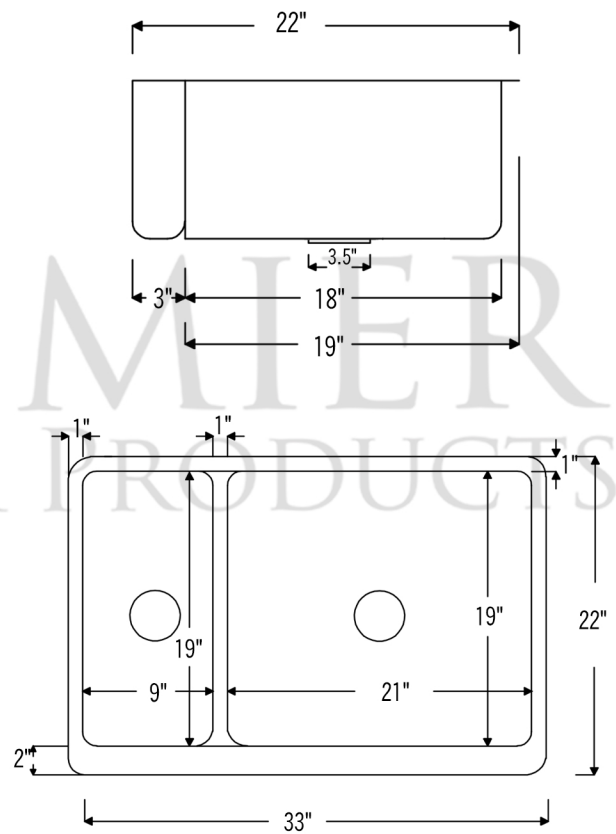

PACKAGE INCLUDES THE FOLLOWING ITEMS:

- * 33" Hammered Copper Kitchen Apron 30/70 Double Basin Sink with Short 5" Divider (Model# KA30DB33229-SD5)
- * 3.5" Garbage Disposal Drain w/ Basket / ORB Finish (Model# D-130ORB)
- * 3.5" Kitchen Basket Strainer Drain / ORB Finish (Model# D-132ORB)
- * Oil Rubbed Bronze Installation Silicone (Model# C900-ORB)
- * Copper Sink Wax (Model# W900-WAX)

* ORB: Oil Rubbed Bronze

SINK DETAILS (Model# KA30DB33229-SD5)

- * 33" Hammered Copper Kitchen Apron 30/70 Double Basin Sink with Short 5" Divider
- * Color: Oil Rubbed Bronze | Living Copper
- * Outer Dimension: 33" x 22" x 9"
- * Inner Dimension: L: 9" x 19" x 9" | R: 21" x 19" x 9"
- * Rim: Back, Left, Right - 1" / Apron Front - 2"
- * Drain Opening: 3.5" Standard
- * Material Gauge: 14

* ORB: Oil Rubbed Bronze

DRAIN #1 DETAILS (Model# D-130ORB)

- * 3.5" Deluxe Garbage Disposal Drain w/ Basket
- * Color: Oil Rubbed Bronze
- * Inner Dimension: 3.5"
- * Outer Dimension: 4.5" x 2"
- * Installation Type: Insinkerator Brand Compatible
- * Material: Brass