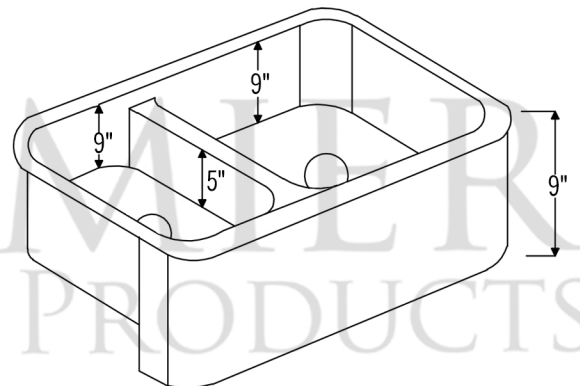

PACKAGE INCLUDES THE FOLLOWING ITEMS:

- * 33" Hammered Copper Kitchen Apron 30/70 Double Basin Sink with Short 5" Divider (Model# KA30DB33229-SD5)
- * 3.5" Garbage Disposal Drain w/ Basket / ORB Finish (Model# D-130ORB)
- * 3.5" Kitchen Basket Strainer Drain / ORB Finish (Model# D-132ORB)
- * Oil Rubbed Bronze Installation Silicone (Model# C900-ORB)
- * Copper Sink Wax (Model# W900-WAX)

* ORB: Oil Rubbed Bronze

SINK DETAILS (Model# KA30DB33229-SD5)

- * 33" Hammered Copper Kitchen Apron 30/70 Double Basin Sink with Short 5" Divider
- * Color: Oil Rubbed Bronze | Living Copper
- * Outer Dimension: 33" x 22" x 9"
- * Inner Dimension: L: 9" x 19" x 9" | R: 21" x 19" x 9"
- * Rim: Back, Left, Right - 1" / Apron Front - 2"
- * Drain Opening: 3.5" Standard
- * Material Gauge: 14

* ORB: Oil Rubbed Bronze

DRAIN #1 DETAILS (Model# D-130ORB)

- * 3.5" Deluxe Garbage Disposal Drain w/ Basket
- * Color: Oil Rubbed Bronze
- * Inner Dimension: 3.5"
- * Outer Dimension: 4.5" x 2"
- * Installation Type: Insinkerator Brand Compatible
- * Material: Brass