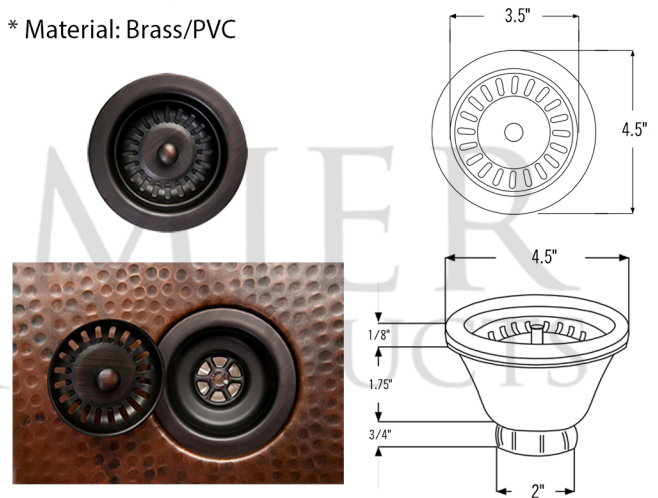

* ORB: Oil Rubbed Bronze

SINK DETAILS (Model# KA30DB33229-SD5)

- * 33" Hammered Copper Kitchen Apron 30/70 Double Basin Sink with Short 5" Divider
- * Color: Oil Rubbed Bronze | Living Copper
- * Outer Dimension: 33" x 22" x 9"
- * Inner Dimension: L: 9" x 19" x 9" | R: 21" x 19" x 9"
- * Rim: Back, Left, Right - 1" / Apron Front - 2"
- * Drain Opening: 3.5" Standard
- * Material Gauge: 14

PACKAGE INCLUDES THE FOLLOWING ITEMS:

- * 33" Hammered Copper Kitchen Apron 30/70 Double Basin Sink with Short 5" Divider (Model# KA30DB33229-SD5)
- * 3.5" Garbage Disposal Drain w/ Basket / ORB Finish (Model# D-130ORB)
- * 3.5" Kitchen Basket Strainer Drain / ORB Finish (Model# D-132ORB)
- * Oil Rubbed Bronze Installation Silicone (Model# C900-ORB)
- * Copper Sink Wax (Model# W900-WAX)

* ORB: Oil Rubbed Bronze

DRAIN #1 DETAILS (Model# D-130ORB)

- * 3.5" Deluxe Garbage Disposal Drain w/ Basket
- * Color: Oil Rubbed Bronze
- * Inner Dimension: 3.5"
- * Outer Dimension: 4.5" x 2"
- * Installation Type: Insinkerator Brand Compatible
- * Material: Brass

SILICONE DETAILS (Model# C900-ORB)

- * Neutral Cure Installation Silicone
- * Size: 4.7 OZ
- * Matches a Variety of Different Styled Sinks and Drains

COPPER SINK WAX DETAILS (Model# W900-WAX)

- * Copper Sink Wax Protectant
- * Made from Natural Bee's Wax
- * No Wax Build Up Ever!
- * Hard Water Protection
- * Works great on a variety of different surfaces: