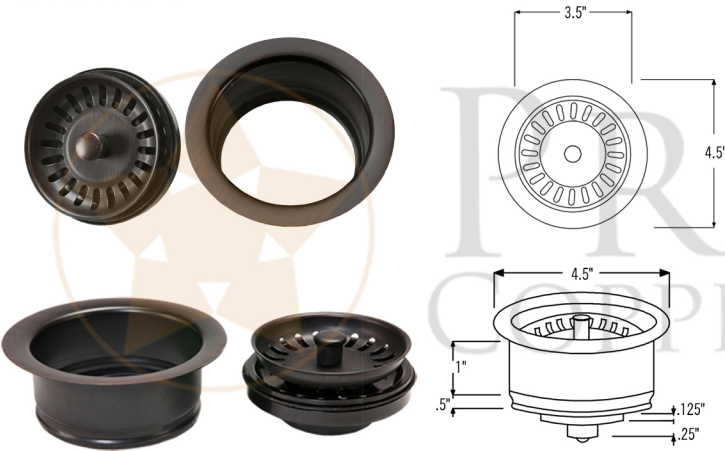

PACKAGE INCLUDES THE FOLLOWING ITEMS:

- * 33" Hammered Copper Kitchen Apron 30/70 Double Basin Sink with Short 5" Divider (Model# KA30DB33229-SD5)
- * 3.5" Garbage Disposal Drain w/ Basket / ORB Finish (Model# D-130ORB)
- * 3.5" Kitchen Basket Strainer Drain / ORB Finish (Model# D-132ORB)
- * Oil Rubbed Bronze Installation Silicone (Model# C900-ORB)
- * Copper Sink Wax (Model# W900-WAX)

* ORB: Oil Rubbed Bronze

SINK DETAILS (Model# KA30DB33229-SD5)

- * 33" Hammered Copper Kitchen Apron 30/70 Double Basin Sink with Short 5" Divider
- * Color: Oil Rubbed Bronze | Living Copper
- * Outer Dimension: 33" x 22" x 9"
- * Inner Dimension: L: 9" x 19" x 9" | R: 21" x 19" x 9"
- * Rim: Back, Left, Right - 1" / Apron Front - 2"
- * Drain Opening: 3.5" Standard
- * Material Gauge: 14

* ORB: Oil Rubbed Bronze

DRAIN #1 DETAILS (Model# D-130ORB)

- * 3.5" Deluxe Garbage Disposal Drain w/ Basket
- * Color: Oil Rubbed Bronze
- * Inner Dimension: 3.5"
- * Outer Dimension: 4.5" x 2"
- * Installation Type: Insinkerator Brand Compatible
- * Material: Brass