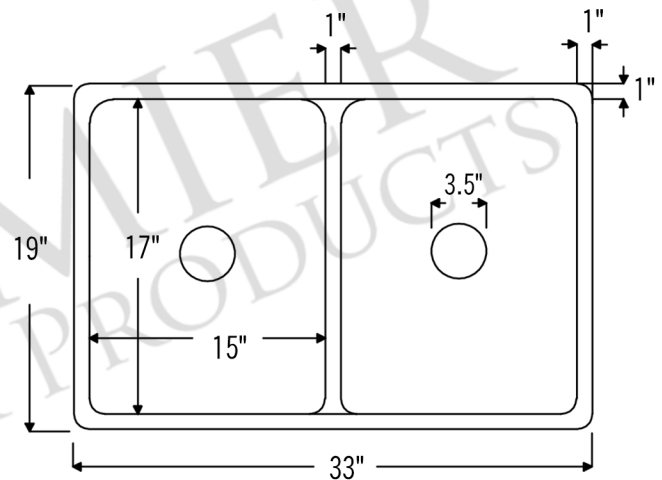

**PACKAGE INCLUDES THE FOLLOWING ITEMS:**

- \* 33" Hammered Copper Kitchen Double Basin Sink with Short Divider (Model# K50DB33199-SD5)
- \* 3.5" Garbage Disposal Drain w/ Basket / ORB Finish (Model# D-130ORB)
- \* 3.5" Kitchen Basket Strainer Drain / ORB Finish (Model# D-132ORB)
- \* Oil Rubbed Bronze Installation Silicone (Model# C900-ORB)
- \* Copper Sink Wax (Model# W900-WAX)

\* ORB: Oil Rubbed Bronze

**SINK DETAILS (Model# K50DB33199-SD5)**

- \* 33" Hammered Copper Kitchen Double Basin Sink with Short Divider
- \* Color: Oil Rubbed Bronze
- \* Outer Dimension: 33" x 19" x 9"
- \* Inner Dimension: L:15" x 17" x 9" | R: 15" x 17" x 9"
- \* Rim: 1"
- \* Drain Opening: 3.5" Standard
- \* Material Gauge: 14

### DRAIN #1 DETAILS (Model# D-130ORB)

- \* 3.5" Deluxe Garbage Disposal Drain w/ Basket
- \* Color: Oil Rubbed Bronze
- \* Inner Dimension: 3.5"
- \* Outer Dimension: 4.5" x 2"
- \* Installation Type: Insinkerator Brand Compatible
- \* Material: Brass

### SILICONE DETAILS (Model# C900-ORB)

- \* Neutral Cure Installation Silicone
- \* Size: 4.7 OZ
- \* Matches a Variety of Different Styled Sinks and Drains