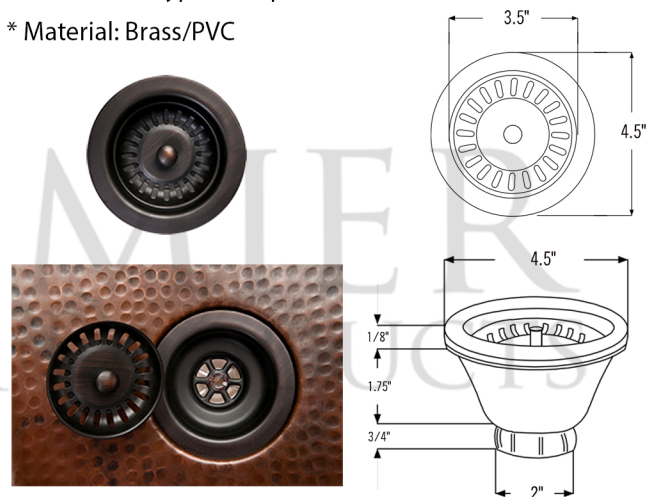

\* ORB: Oil Rubbed Bronze

**SINK DETAILS (Model# K50DB33199-SD5)**

- \* 33" Hammered Copper Kitchen Double Basin Sink with Short Divider
- \* Color: Oil Rubbed Bronze
- \* Outer Dimension: 33" x 19" x 9"
- \* Inner Dimension: L:15" x 17" x 9" | R: 15" x 17" x 9"
- \* Rim: 1"
- \* Drain Opening: 3.5" Standard
- \* Material Gauge: 14

### PACKAGE INCLUDES THE FOLLOWING ITEMS:

- \* 33" Hammered Copper Kitchen Double Basin Sink with Short Divider (Model# K50DB33199-SD5)
- \* 3.5" Garbage Disposal Drain w/ Basket / ORB Finish (Model# D-130ORB)
- \* 3.5" Kitchen Basket Strainer Drain / ORB Finish (Model# D-132ORB)
- \* Oil Rubbed Bronze Installation Silicone (Model# C900-ORB)
- \* Copper Sink Wax (Model# W900-WAX)

### DRAIN #1 DETAILS (Model# D-130ORB)

- \* 3.5" Deluxe Garbage Disposal Drain w/ Basket
- \* Color: Oil Rubbed Bronze
- \* Inner Dimension: 3.5"
- \* Outer Dimension: 4.5" x 2"
- \* Installation Type: Insinkerator Brand Compatible
- \* Material: Brass

### SILICONE DETAILS (Model# C900-ORB)

- \* Neutral Cure Installation Silicone
- \* Size: 4.7 OZ
- \* Matches a Variety of Different Styled Sinks and Drains