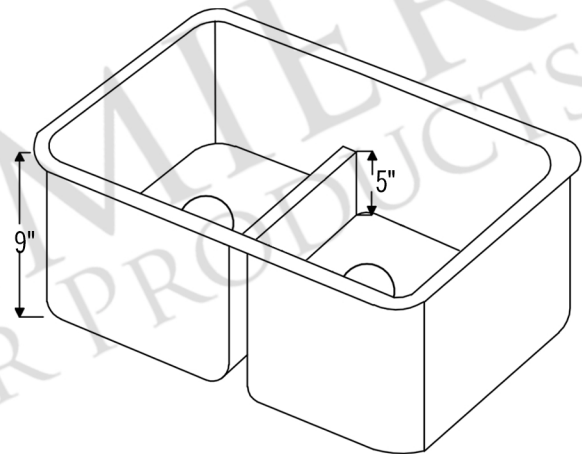

**PACKAGE INCLUDES THE FOLLOWING ITEMS:**

- \* 33" Hammered Copper Kitchen Double Basin Sink with Short Divider (Model# K50DB33199-SD5)
- \* 3.5" Garbage Disposal Drain w/ Basket / ORB Finish (Model# D-130ORB)
- \* 3.5" Kitchen Basket Strainer Drain / ORB Finish (Model# D-132ORB)
- \* Oil Rubbed Bronze Installation Silicone (Model# C900-ORB)
- \* Copper Sink Wax (Model# W900-WAX)

\* ORB: Oil Rubbed Bronze

**SINK DETAILS (Model# K50DB33199-SD5)**

- \* 33" Hammered Copper Kitchen Double Basin Sink with Short Divider
- \* Color: Oil Rubbed Bronze
- \* Outer Dimension: 33" x 19" x 9"
- \* Inner Dimension: L:15" x 17" x 9" | R: 15" x 17" x 9"
- \* Rim: 1"
- \* Drain Opening: 3.5" Standard
- \* Material Gauge: 14

### PACKAGE INCLUDES THE FOLLOWING ITEMS:

- \* 33" Hammered Copper Kitchen Double Basin Sink with Short Divider (Model# K50DB33199-SD5)
- \* 3.5" Garbage Disposal Drain w/ Basket / ORB Finish (Model# D-130ORB)
- \* 3.5" Kitchen Basket Strainer Drain / ORB Finish (Model# D-132ORB)
- \* Oil Rubbed Bronze Installation Silicone (Model# C900-ORB)
- \* Copper Sink Wax (Model# W900-WAX)

### SILICONE DETAILS (Model# C900-ORB)

- \* Neutral Cure Installation Silicone
- \* Size: 4.7 OZ
- \* Matches a Variety of Different Styled Sinks and Drains