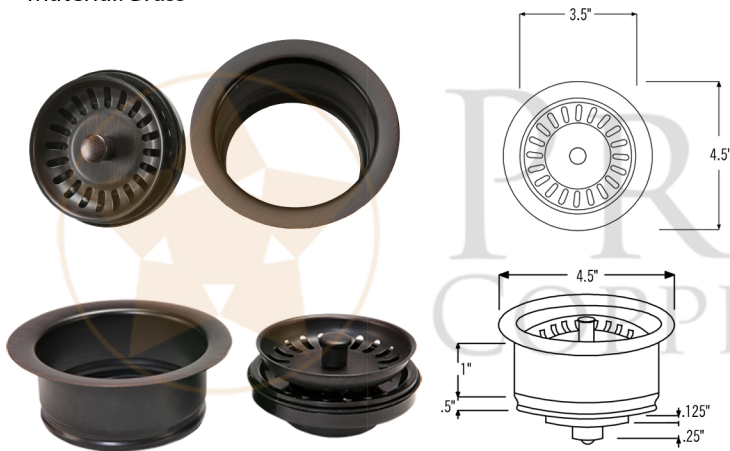

PACKAGE INCLUDES THE FOLLOWING ITEMS:

- 33" Hammered Copper Kitchen Double Basin Sink with Short Divider (Model# K50DB33199-SD5)
- 3.5" Garbage Disposal Drain w/ Basket / ORB Finish (Model# D-130ORB)
- 3.5" Kitchen Basket Strainer Drain / ORB Finish (Model# D-132ORB)
- Oil Rubbed Bronze Installation Silicone (Model# C900-ORB)
- Copper Sink Wax (Model# W900-WAX)

* ORB: Oil Rubbed Bronze

DRAIN #1 DETAILS (Model# D-130ORB)

- 3.5" Deluxe Garbage Disposal Drain w/ Basket
- Color: Oil Rubbed Bronze
- Inner Dimension: 3.5"
- Outer Dimension: 4.5" x 2"
- Installation Type: Insinkerator Brand Compatible
- Material: Brass