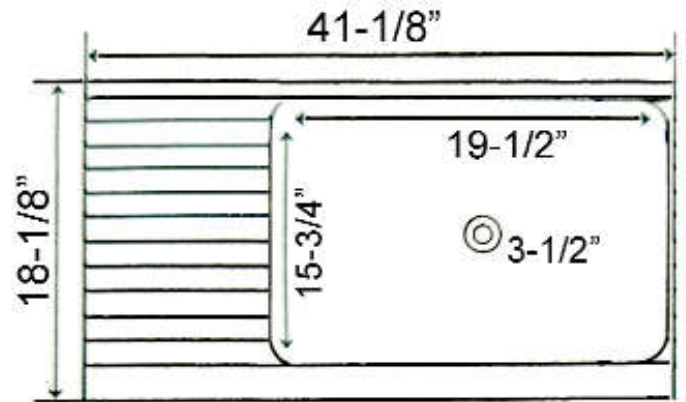

# 42" ALMA KITCHEN SINK

Cat. No.  
KSCI42

Length: 41-1/8"  
Width: (Front of sink to back) 21-5/8"  
Height: 16-3/8"

### Interior Dimensions:

Basin Interior: 19-1/2" x 15-3/4"  
Basin Depth: 8-3/4"  
Faucet holes: 1-3/8"

### Features:

- ▶ Constructed of cast iron with enamel coating
- ▶ Built-in drain board on one side
- ▶ No overflow
- ▶ Faucet centers 8" widespread
- ▶ Mounts to wall
- ▶ Hangers are included
- ▶ Includes tabs that slide into brackets
- ▶ Accommodates 3-1/2" drain
- ▶ Drain board 15-1/2" L X 16-1/2" W

### Colors:

WH White

Dimensions of fixture are nominal and may vary within the range of tolerances established.