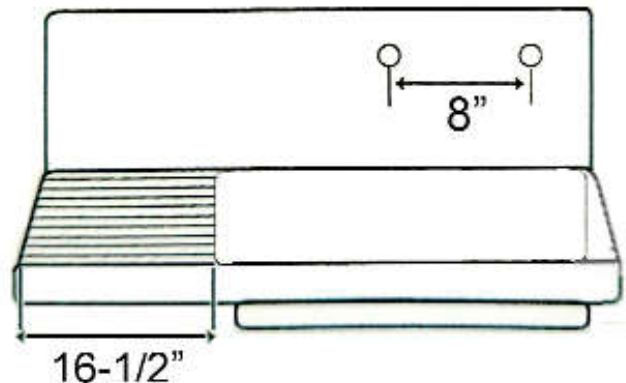

# 42" ALMA KITCHEN SINK

Cat. No.  
KSCI42

Length: 41-1/8"  
Width: (Front of sink to back) 21-5/8"  
Height: 16-3/8"

### Interior Dimensions:

Basin Interior: 19-1/2" x 15-3/4"  
Basin Depth: 8-3/4"  
Faucet holes: 1-3/8"

### Features:

- ▶ Constructed of cast iron with enamel coating
- ▶ Built-in drain board on one side
- ▶ No overflow
- ▶ Faucet centers 8" widespread
- ▶ Mounts to wall
- ▶ Hangers are included
- ▶ Includes tabs that slide into brackets
- ▶ Accommodates 3-1/2" drain
- ▶ Drain board 15-1/2" L X 16-1/2" W

### Colors:

WH White

Dimensions of fixture are nominal and may vary within the range of tolerances established.