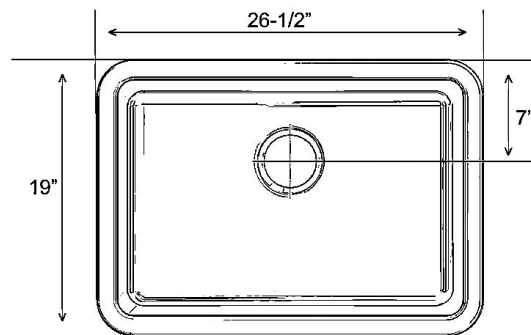

# 27" ORABELLA KITCHEN SINK

Cat. No.  
KS27

W: 26-1/2"  
D: 19"  
H: 11"

Front View

Side View

## Interior Dimensions:

W: 23-3/4"  
D: 16-1/4"  
H: 10-1/8"

## Colors:

WH White

Dimensions and specifications subject to change without notice.