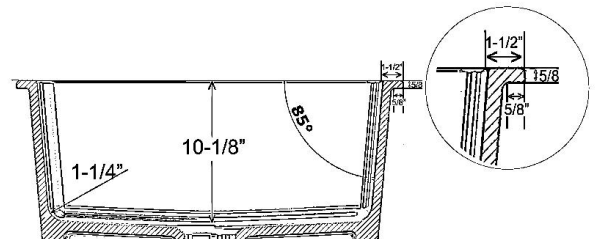

Colors:

WH White

Dimensions and specifications subject to change without notice.