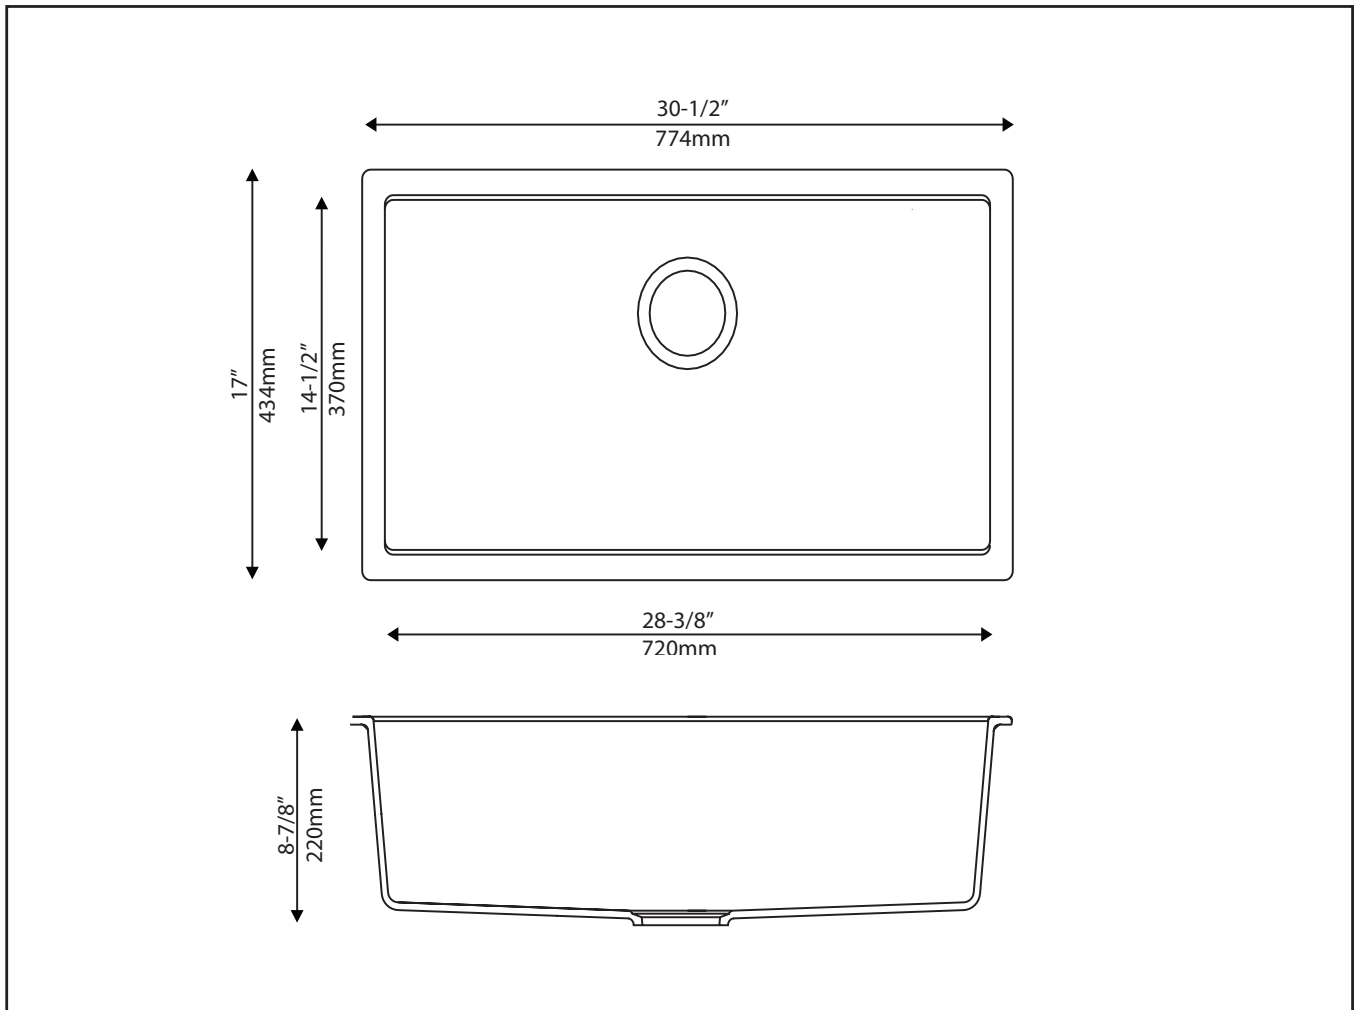

KGU-413B

31 Inch Undermount Single Bowl Black Onyx
Granite Kitchen Sink
Black Onyx

Kräus®

SPECIFICATION SHEET

Material

Composite

Minimum Cabinet Size

Undermount : 33"

Installation Type

Undermount

Dimensions

Sink Dimensions: 31 1/2" x 17" x 8 7/8"

Radius Bowl 1: 3/8"

Bowl Type

Single Bowl Sink

Cast (Granite): Cast

Accessories Included

BST-2, Mounting Hardware, Template, Towel

Kraus Limited Lifetime Warranty: See website for details www.kraususa.com

1.800.775.0703 / customerservice@kraususa.com

Sink complies with ASME A112.19.3-2008 / CSA B45.4-08 / cUPC - These sinks are listed by the International Association of Plumbing and Mechanical Officials as meeting the requirements of the Uniform Plumbing Code and the National Code Of Canada.

REV. December 21, 2015