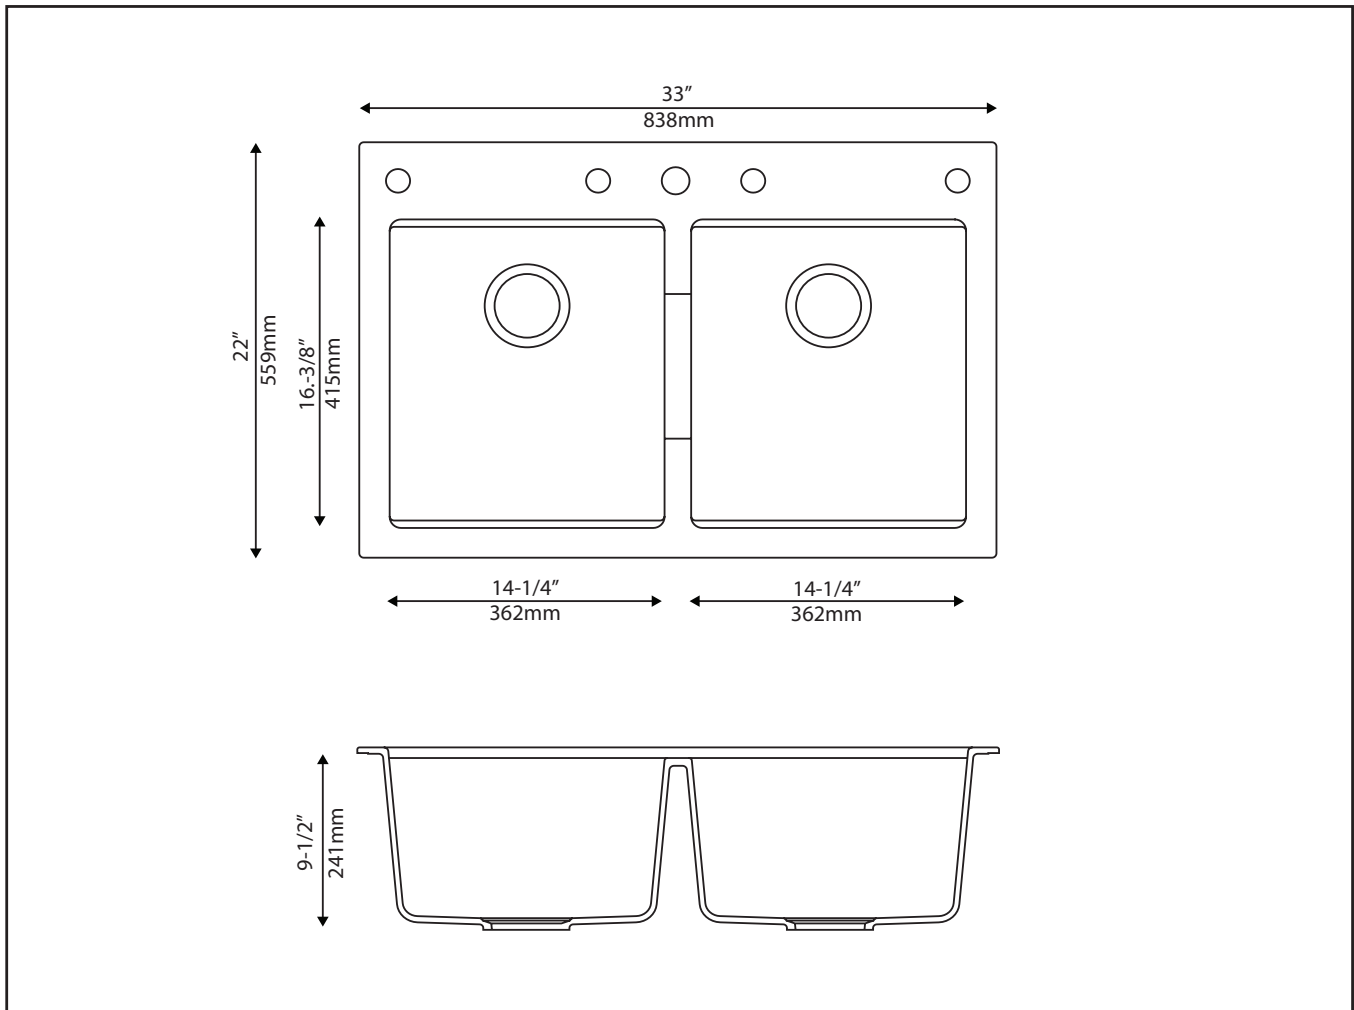

KGD-433B

33 Inch Dual Mount 50/50 Double Bowl Black Onyx
Granite Kitchen Sink
Black Onyx

Kräus®

SPECIFICATION SHEET

Material

Composite

Installation Type

Dualmount

Bowl Type

Double Bowl Sink
Offset: 50/50
Cast (Granite): Cast

Minimum Cabinet Size

Undermount : 36"
Topmount: 36"

Dimensions

Sink Dimensions: 33" x 22" x 9 1/2"
Radius Undermount: 9/16"
Radius Topmount: 1/4"

Accessories Included

BST-2 & ST-1, Mounting Hardware, Template,
Towel

Kraus Limited Lifetime Warranty: See website for details www.kraususa.com

1.800.775.0703 / customerservice@kraususa.com

Sink complies with ASME A112.19.3-2008 / CSA B45.4-08 / cUPC - These sinks are listed by the International Association of Plumbing and Mechanical Officials as meeting the requirements of the Uniform Plumbing Code and the National Code Of Canada.

REV. December 21, 2015