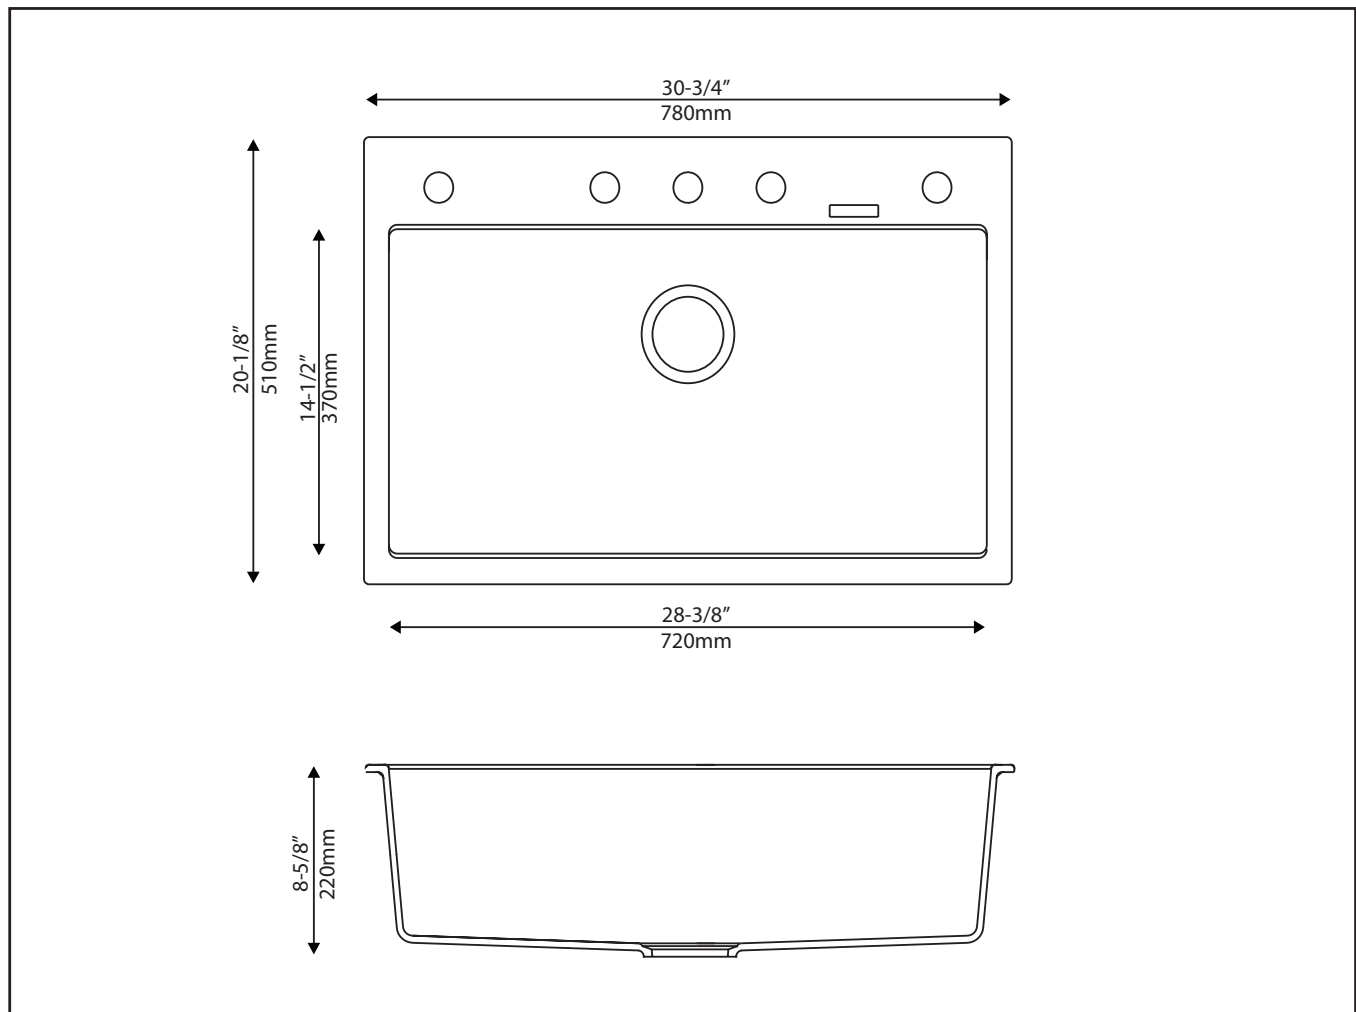

KGD-412B

31 1/5 Inch Dual Mount Single Bowl Black Onyx
Granite Kitchen Sink
Black Onyx

Kräus®

SPECIFICATION SHEET

Material

Composite

Installation Type

Dualmount

Bowl Type

Single Bowl Sink
Cast (Granite): Cast

Minimum Cabinet Size

Undermount : 33"

Topmount: 33"

Dimensions

Sink Dimensions: 30 3/4" x 20 1/8" x 8 5/8"

Radius Undermount: 3/8"

Radius Topmount: 1/4"

Accessories Included

BST-2, Mounting Hardware, Template, Towel

Kraus Limited Lifetime Warranty: See website for details www.kraususa.com

1.800.775.0703 / customerservice@kraususa.com

Sink complies with ASME A112.19.3-2008 / CSA B45.4-08 / cUPC - These sinks are listed by the International Association of Plumbing and Mechanical Officials as meeting the requirements of the Uniform Plumbing Code and the National Code Of Canada.

REV. December 21, 2015