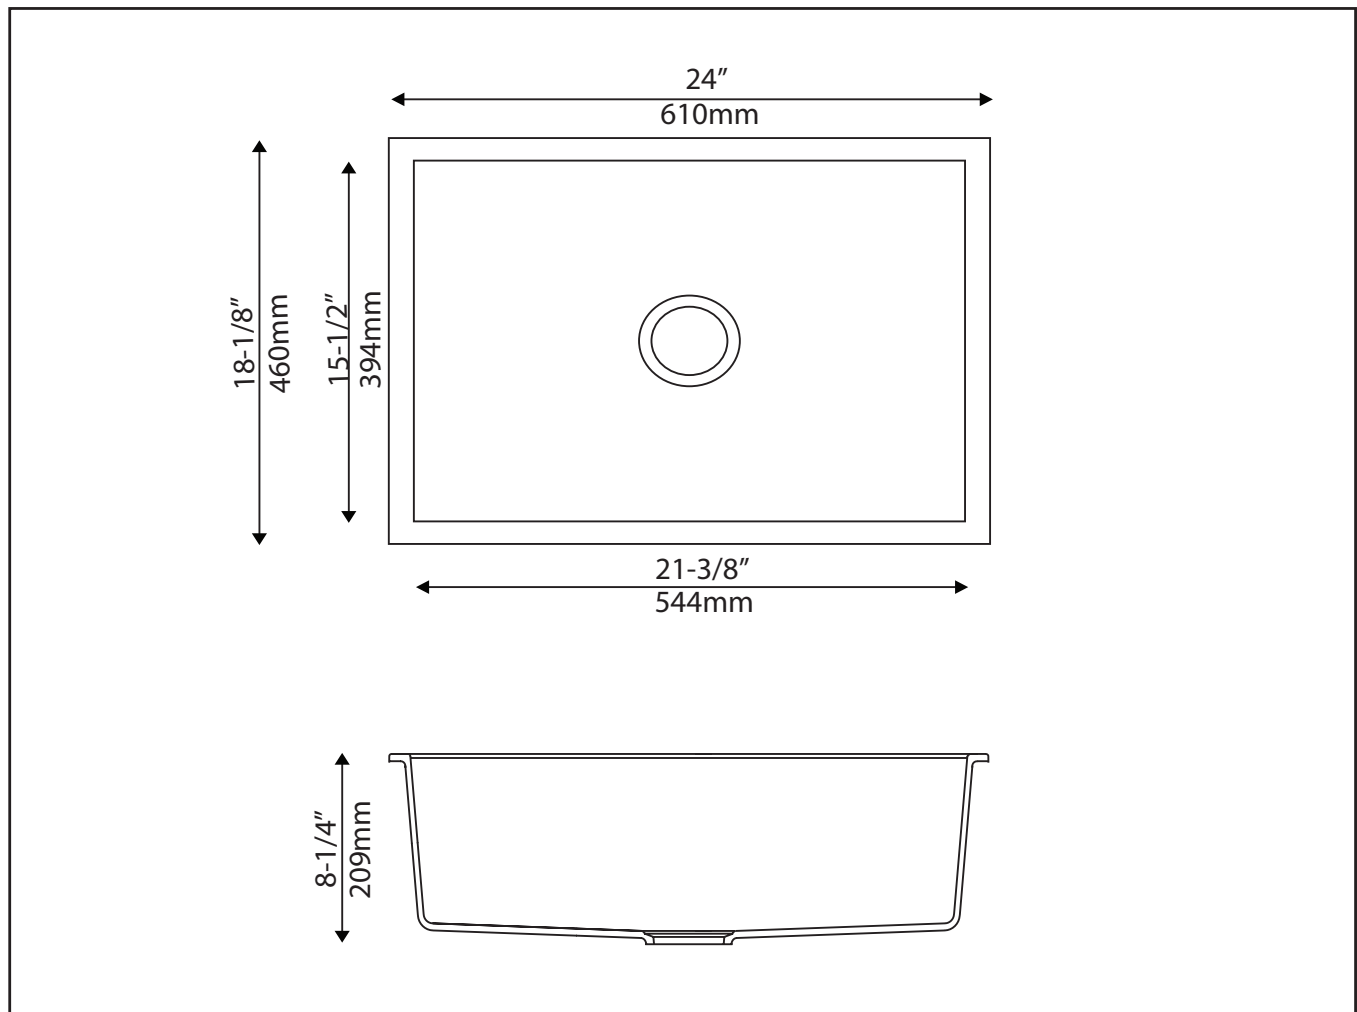

KGD-410B

24 2/5 Inch Dual Mount Single Bowl Black Onyx
Granite Kitchen Sink
Black Onyx

Kräus®

SPECIFICATION SHEET

Material

Composite

Installation Type

Dualmount

Bowl Type

Single Bowl Sink
Cast (Granite): Cast

Minimum Cabinet Size

Undermount : 27"

Topmount: 27"

Dimensions

Sink Dimensions: 24" x 18 1/8" x 8 1/4"

Radius Undermount: 1/4"

Radius Topmount: 1/4"

Accessories Included

BST-2, Mounting Hardware, Template, Towel

Kraus Limited Lifetime Warranty: See website for details www.kraususa.com

1.800.775.0703 / customerservice@kraususa.com

Sink complies with ASME A112.19.3-2008 / CSA B45.4-08 / cUPC - These sinks are listed by the International Association of Plumbing and Mechanical Officials as meeting the requirements of the Uniform Plumbing Code and the National Code Of Canada.

REV. December 21, 2015