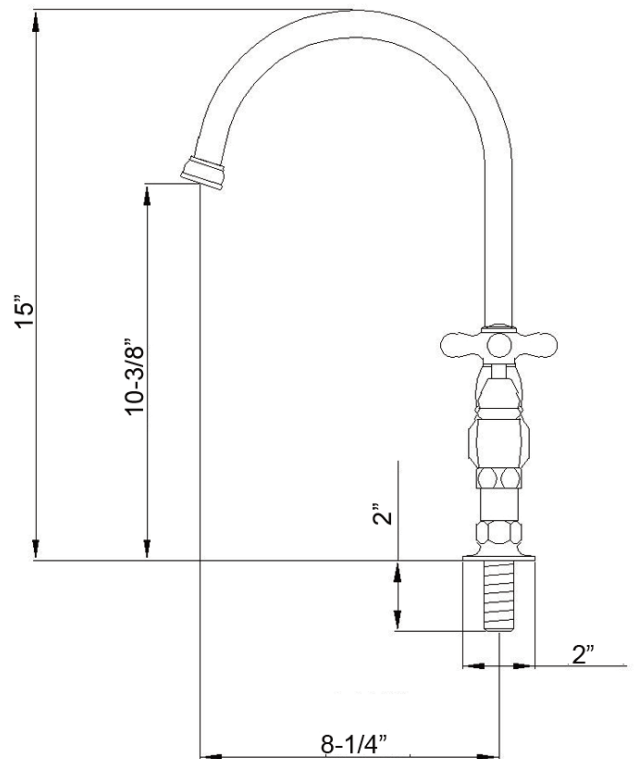

HARDING KITCHEN BRIDGE FAUCET

Cat. No.
KFB510-MC

Width: 11-3/8"
Height: 15"

Features:

- ▶ Constructed of lead free solid brass
- ▶ Gooseneck swivel spout
- ▶ Metal cross handles with porcelain buttons
- ▶ Includes connection hoses
- ▶ Height to spout is 10-3/8"
- ▶ Spout reach is 8-1/4"
- ▶ Ceramic disc cartridges
- ▶ Flow rate is 1.8 GPM at 60 psi
- ▶ IAPMO/CEC/cUPC/AB1953 Certified

Finishes:

- BN** Brushed Nickel
- CP** Polished Chrome
- ORB** Oil Rubbed Bronze

Dimensions of fixture are nominal and may vary. Dimensions and specifications subject to change without notice.