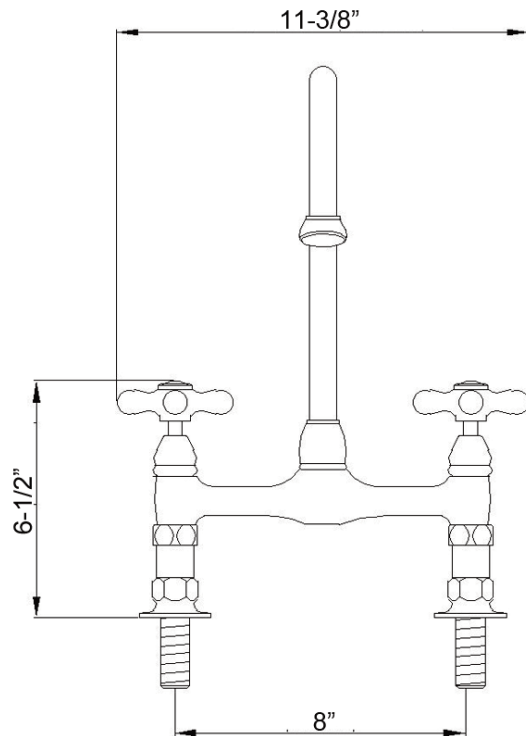

HARDING KITCHEN BRIDGE FAUCET

Cat. No.
KFB510-MC

Width: 11-3/8"
Height: 15"

Features:

- ▶ Constructed of lead free solid brass
- ▶ Gooseneck swivel spout
- ▶ Metal cross handles with porcelain buttons
- ▶ Includes connection hoses
- ▶ Height to spout is 10-3/8"
- ▶ Spout reach is 8-1/4"
- ▶ Ceramic disc cartridges
- ▶ Flow rate is 1.8 GPM at 60 psi
- ▶ IAPMO/CEC/cUPC/AB1953 Certified

Finishes:

- BN** Brushed Nickel
- CP** Polished Chrome
- ORB** Oil Rubbed Bronze

Dimensions of fixture are nominal and may vary. Dimensions and specifications subject to change without notice.