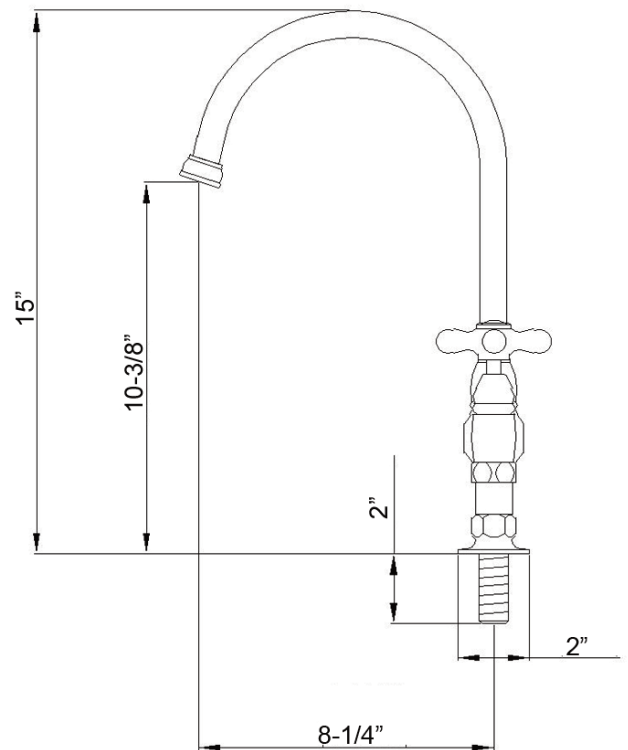

# HARDING KITCHEN BRIDGE FAUCET

Cat. No.  
KFB510-MC2

Width: 11-3/8"  
Height: 15"

## Features:

- ▶ Constructed of lead free solid brass
- ▶ Gooseneck swivel spout
- ▶ Metal cross handles
- ▶ Includes connection hoses
- ▶ Height to spout is 10-3/8"
- ▶ Spout reach is 8-1/4"
- ▶ Ceramic disc cartridges
- ▶ Flow rate is 1.8 GPM at 60 psi
- ▶ IAPMO/CEC/cUPC/AB1953 Certified

## Finishes:

- BN** Brushed Nickel
- CP** Polished Chrome
- ORB** Oil Rubbed Bronze

Dimensions of fixture are nominal and may vary. Dimensions and specifications subject to change without notice.