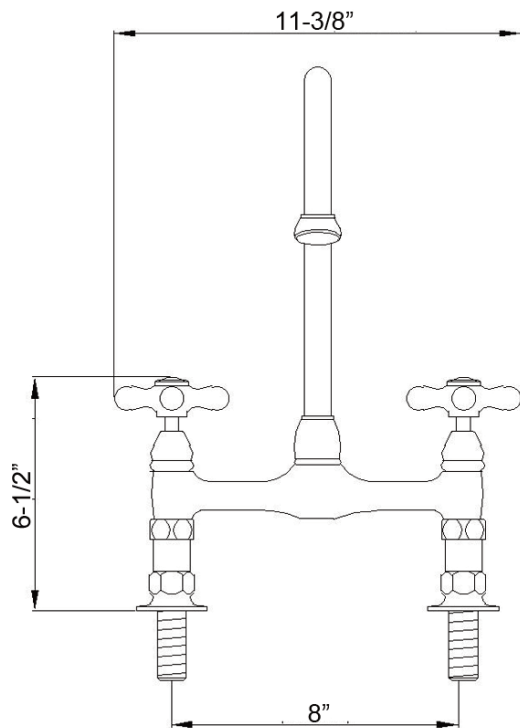

# HARDING KITCHEN BRIDGE FAUCET

Cat. No.  
KFB510-MC2

Width: 11-3/8"  
Height: 15"

## Features:

- ▶ Constructed of lead free solid brass
- ▶ Gooseneck swivel spout
- ▶ Metal cross handles
- ▶ Includes connection hoses
- ▶ Height to spout is 10-3/8"
- ▶ Spout reach is 8-1/4"
- ▶ Ceramic disc cartridges
- ▶ Flow rate is 1.8 GPM at 60 psi
- ▶ IAPMO/CEC/cUPC/AB1953 Certified

## Finishes:

- BN** Brushed Nickel
- CP** Polished Chrome
- ORB** Oil Rubbed Bronze

Dimensions of fixture are nominal and may vary. Dimensions and specifications subject to change without notice.