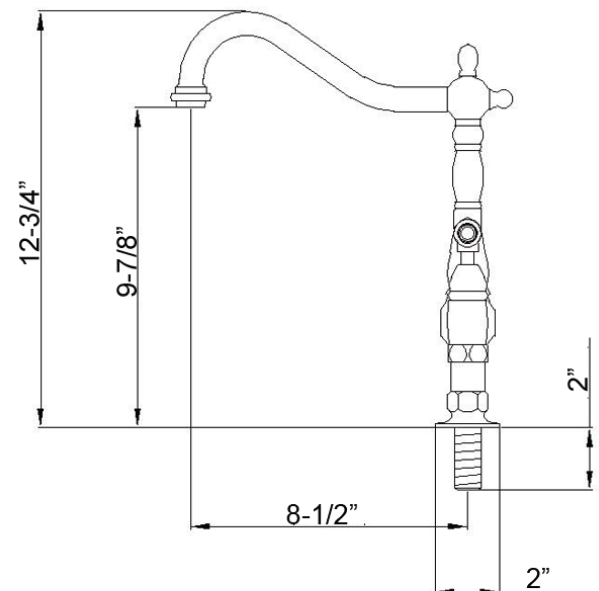

EMRAL KITCHEN BRIDGE FAUCET WITH SIDESPRAY

Cat. No.
KFB508-PL

Width: 14"
Height: 12-3/4"

Features:

- ▶ Constructed of lead free solid brass
- ▶ Hooked swivel spout
- ▶ Porcelain lever handles
- ▶ Includes brass sidespray with hose
- ▶ Includes connection hoses
- ▶ Height to spout is 9-7/8"
- ▶ Spout reach is 8-1/2"
- ▶ Ceramic disc cartridges
- ▶ Flow rate is 1.8 GPM at 60 psi
- ▶ IAPMO/CEC/cUPC/NSF/AB1953 Certified

Finishes:

- BN** Brushed Nickel
- CP** Polished Chrome
- ORB** Oil Rubbed Bronze

Dimensions of fixture are nominal and may vary. Dimensions and specifications subject to change without notice.