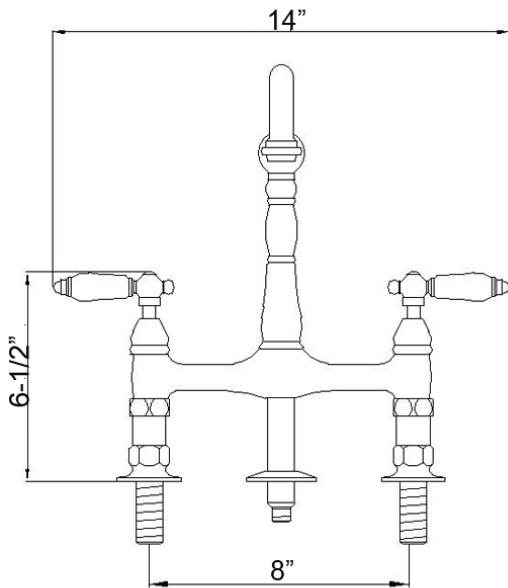

EMRAL KITCHEN BRIDGE FAUCET WITH SIDESPRAY

Cat. No.
KFB508-PL

Width: 14"
Height: 12-3/4"

Features:

- ▶ Constructed of lead free solid brass
- ▶ Hooked swivel spout
- ▶ Porcelain lever handles
- ▶ Includes brass sidespray with hose
- ▶ Includes connection hoses
- ▶ Height to spout is 9-7/8"
- ▶ Spout reach is 8-1/2"
- ▶ Ceramic disc cartridges
- ▶ Flow rate is 1.8 GPM at 60 psi
- ▶ IAPMO/CEC/cUPC/NSF/AB1953 Certified

Finishes:

- BN** Brushed Nickel
- CP** Polished Chrome
- ORB** Oil Rubbed Bronze

Dimensions of fixture are nominal and may vary. Dimensions and specifications subject to change without notice.