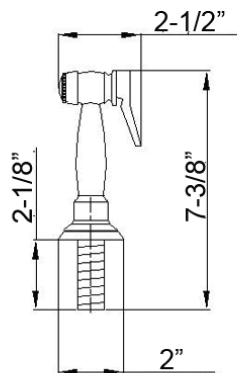

EMRAL KITCHEN BRIDGE FAUCET WITH SIDESPRAY

Cat. No.
KFB508-PL

Width: 14"
Height: 12-3/4"

Features:

- ▶ Constructed of lead free solid brass
- ▶ Hooked swivel spout
- ▶ Porcelain lever handles
- ▶ Includes brass sidespray with hose
- ▶ Includes connection hoses
- ▶ Height to spout is 9-7/8"
- ▶ Spout reach is 8-1/2"
- ▶ Ceramic disc cartridges
- ▶ Flow rate is 1.8 GPM at 60 psi
- ▶ IAPMO/CEC/cUPC/NSF/AB1953 Certified

Finishes:

- BN** Brushed Nickel
- CP** Polished Chrome
- ORB** Oil Rubbed Bronze

Dimensions of fixture are nominal and may vary. Dimensions and specifications subject to change without notice.