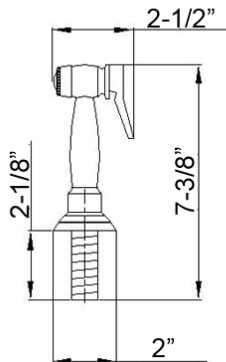

EMRAL KITCHEN BRIDGE FAUCET WITH SIDESPRAY

Cat. No.
KFB508-ML

Width: 13-5/8"
Height: 12-3/4"

Features:

- ▶ Constructed of lead free solid brass
- ▶ Hooked swivel spout
- ▶ Metal lever handles
- ▶ Includes brass sidespray with hose
- ▶ Includes connection hoses
- ▶ Height to spout is 9-7/8"
- ▶ Spout reach is 8-1/2"
- ▶ Ceramic disc cartridges
- ▶ Flow rate is 1.8 GPM at 60 psi
- ▶ IAPMO/CEC/cUPC/NSF/AB1953 Certified

Finishes:

- BN** Brushed Nickel
- CP** Polished Chrome
- ORB** Oil Rubbed Bronze

Dimensions of fixture are nominal and may vary. Dimensions and specifications subject to change without notice.