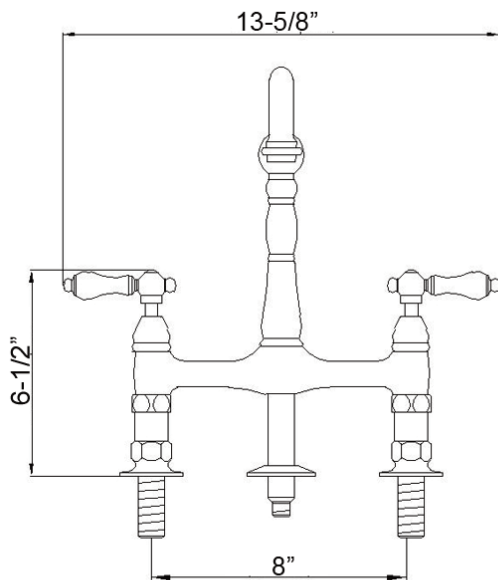

EMRAL KITCHEN BRIDGE FAUCET WITH SIDESPRAY

Cat. No.
KFB508-ML

Width: 13-5/8"
Height: 12-3/4"

Features:

- ▶ Constructed of lead free solid brass
- ▶ Hooked swivel spout
- ▶ Metal lever handles
- ▶ Includes brass sidespray with hose
- ▶ Includes connection hoses
- ▶ Height to spout is 9-7/8"
- ▶ Spout reach is 8-1/2"
- ▶ Ceramic disc cartridges
- ▶ Flow rate is 1.8 GPM at 60 psi
- ▶ IAPMO/CEC/cUPC/NSF/AB1953 Certified

Finishes:

- BN** Brushed Nickel
- CP** Polished Chrome
- ORB** Oil Rubbed Bronze

Dimensions of fixture are nominal and may vary. Dimensions and specifications subject to change without notice.