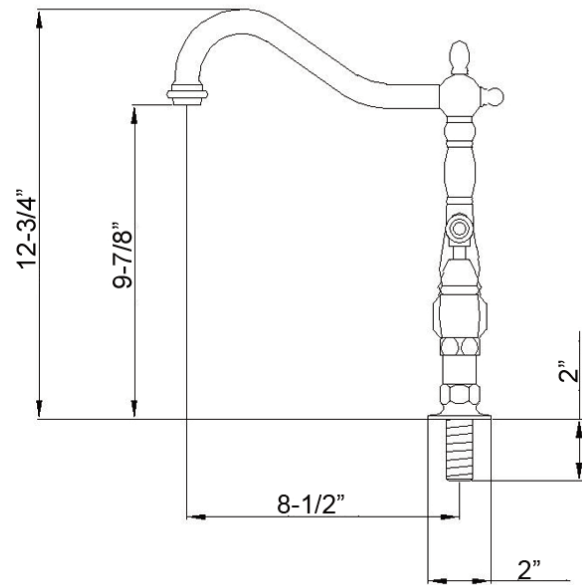

EMRAL KITCHEN BRIDGE FAUCET WITH SIDESPRAY

Cat. No.
KFB508-ML

Width: 13-5/8"
Height: 12-3/4"

Features:

- ▶ Constructed of lead free solid brass
- ▶ Hooked swivel spout
- ▶ Metal lever handles
- ▶ Includes brass sidespray with hose
- ▶ Includes connection hoses
- ▶ Height to spout is 9-7/8"
- ▶ Spout reach is 8-1/2"
- ▶ Ceramic disc cartridges
- ▶ Flow rate is 1.8 GPM at 60 psi
- ▶ IAPMO/CEC/cUPC/NSF/AB1953 Certified

Finishes:

- BN** Brushed Nickel
- CP** Polished Chrome
- ORB** Oil Rubbed Bronze

Dimensions of fixture are nominal and may vary. Dimensions and specifications subject to change without notice.