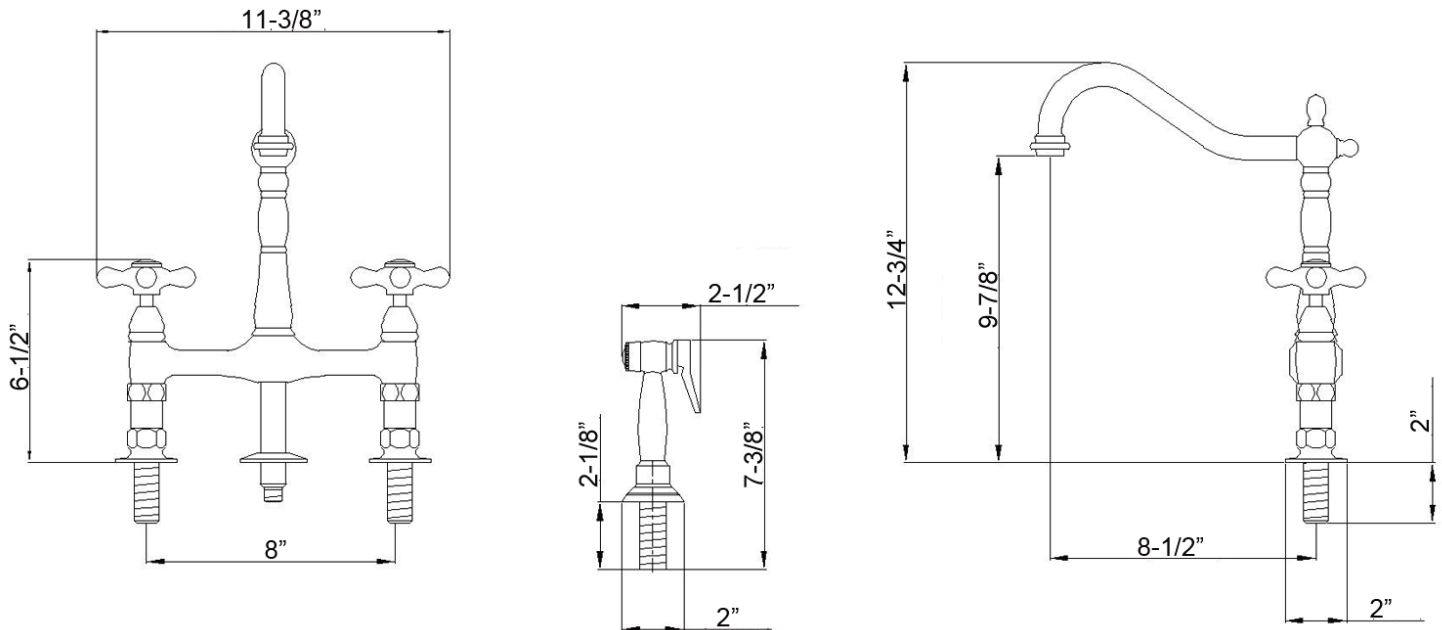

# EMRAL KITCHEN BRIDGE FAUCET WITH SIDESPRAY

Cat. No.  
KFB508-MC

Width: 11-3/8"  
Height: 12-3/4"

## Features:

- ▶ Constructed of lead free solid brass
- ▶ Hooked swivel spout
- ▶ Metal cross handles with porcelain buttons
- ▶ Includes brass sidespray with hose
- ▶ Includes connection hoses
- ▶ Height to spout is 9-7/8"
- ▶ Spout reach is 8-1/2"
- ▶ Ceramic disc cartridges
- ▶ Flow rate is 1.8 GPM at 60 psi
- ▶ IAPMO/CEC/cUPC/NSF/AB1953 Certified

## Finishes:

- BN** Brushed Nickel
- CP** Polished Chrome
- ORB** Oil Rubbed Bronze

Dimensions of fixture are nominal and may vary. Dimensions and specifications subject to change without notice.