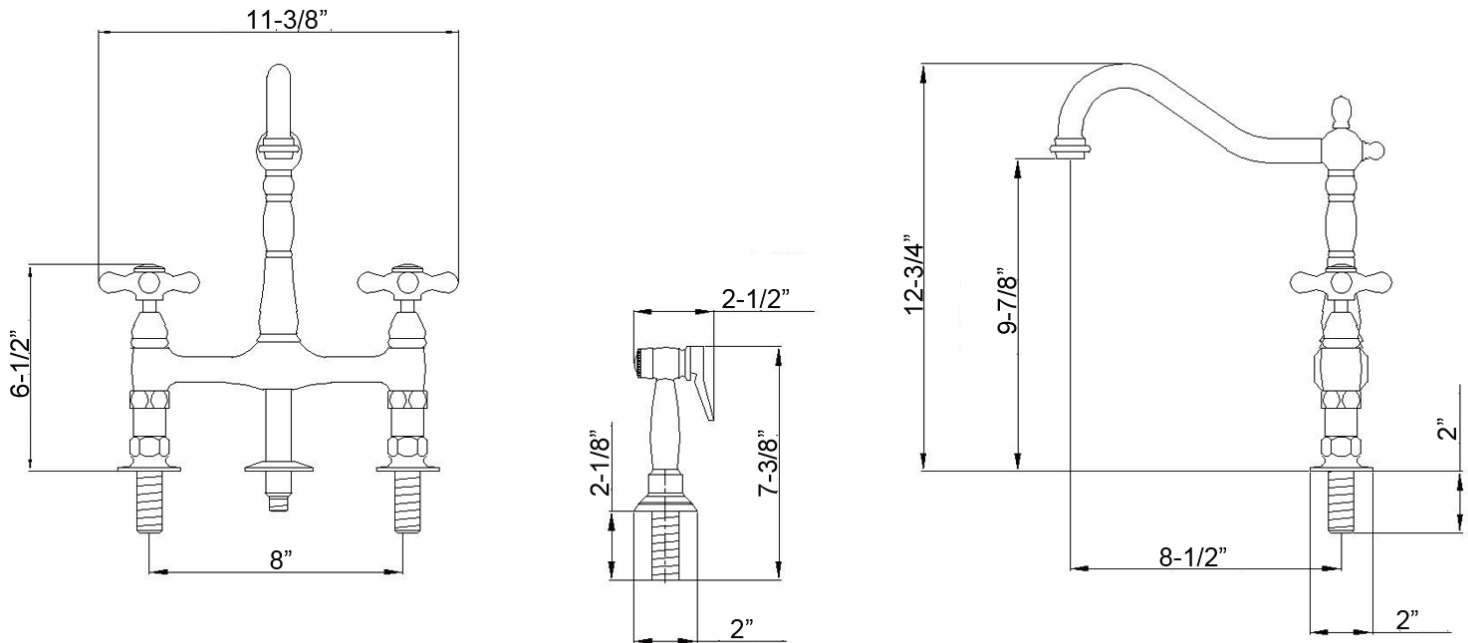

EMRAL KITCHEN BRIDGE FAUCET WITH SIDESPRAY

Cat. No.
KFB508-MC2

Width: 11-3/8"
Height: 12-3/4"

Features:

- ▶ Constructed of lead free solid brass
- ▶ Hooked swivel spout
- ▶ Metal cross handles
- ▶ Includes brass sidespray with hose
- ▶ Includes connection hoses
- ▶ Height to spout is 9-7/8"
- ▶ Spout reach is 8-1/2"
- ▶ Ceramic disc cartridges
- ▶ Flow rate is 1.8 GPM at 60 psi
- ▶ IAPMO/CEC/cUPC/NSF/AB1953 Certified

Finishes:

- BN** Brushed Nickel
- CP** Polished Chrome
- ORB** Oil Rubbed Bronze

Dimensions of fixture are nominal and may vary. Dimensions and specifications subject to change without notice.