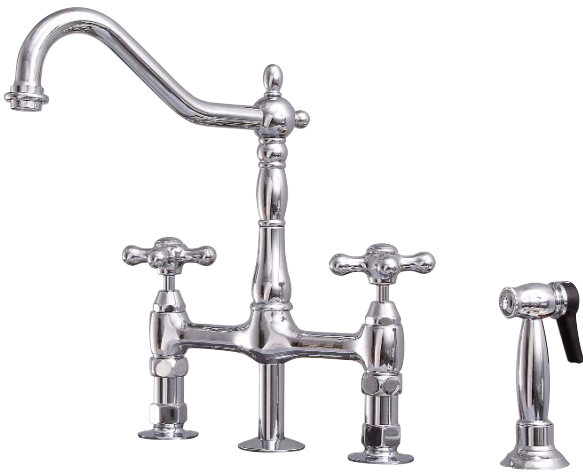

EMRAL KITCHEN BRIDGE FAUCET WITH SIDESPRAY

Cat. No.
KFB508-MC2

Width: 11-3/8"
Height: 12-3/4"

Features:

- ▶ Constructed of lead free solid brass
- ▶ Hooked swivel spout
- ▶ Metal cross handles
- ▶ Includes brass sidespray with hose
- ▶ Includes connection hoses
- ▶ Height to spout is 9-7/8"
- ▶ Spout reach is 8-1/2"
- ▶ Ceramic disc cartridges
- ▶ Flow rate is 1.8 GPM at 60 psi
- ▶ IAPMO/CEC/cUPC/NSF/AB1953 Certified

Finishes:

- BN** Brushed Nickel
- CP** Polished Chrome
- ORB** Oil Rubbed Bronze

Dimensions of fixture are nominal and may vary. Dimensions and specifications subject to change without notice.