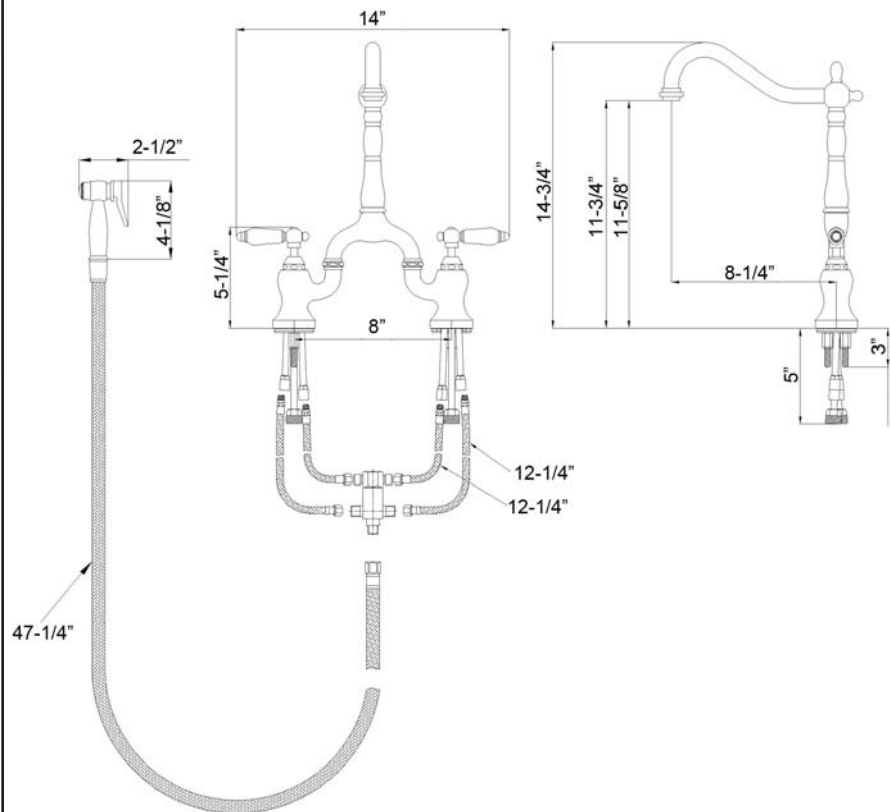

CARLTON KITCHEN BRIDGE FAUCET WITH SIDESPRAY

Cat. No.
KFB506-PL

Width: 14"
Height: 14-3/4"

Features:

- ▶ Constructed of lead free solid brass
- ▶ Hooked swivel spout
- ▶ Porcelain lever handles
- ▶ Includes brass sidespray with 47" hose
- ▶ Includes 12" connection hoses
- ▶ Height to spout is 11-3/4"
- ▶ Spout reach is 8-1/4"
- ▶ Ceramic disc cartridges
- ▶ Flow rate is 1.8 GPM at 60 psi
- ▶ IAPMO/CEC/cUPC/NSF/AB1953 Certified

Finishes:

- BN** Brushed Nickel
- CP** Polished Chrome
- ORB** Oil Rubbed Bronze

Dimensions of fixture are nominal and may vary. Dimensions and specifications subject to change without notice.