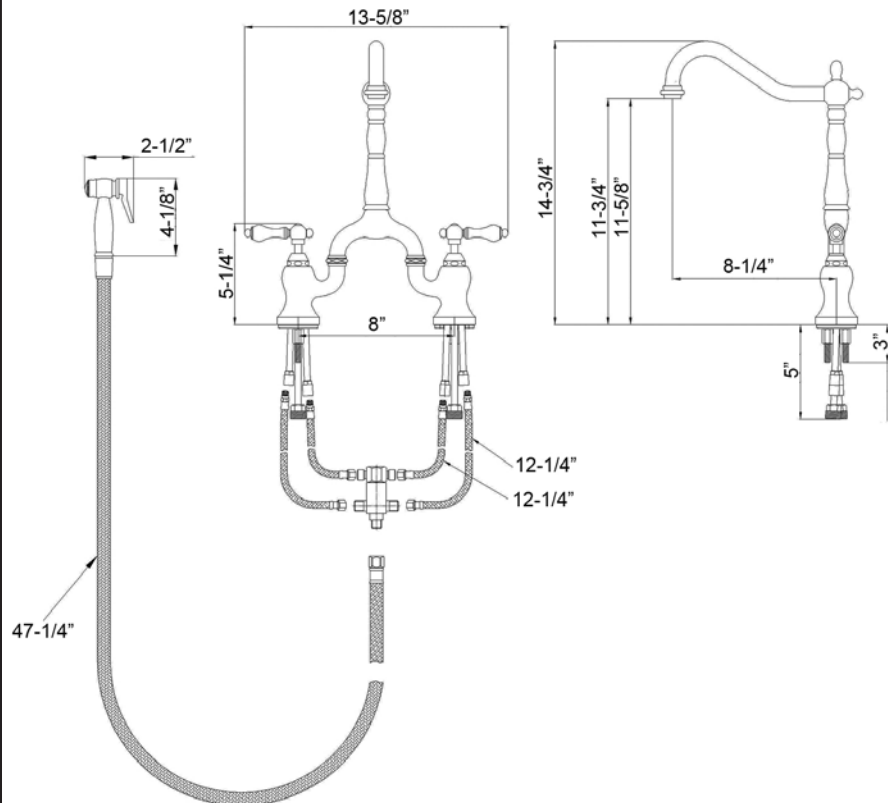

CARLTON KITCHEN BRIDGE FAUCET WITH SIDESPRAY

Cat. No.
KFB506-ML

Width: 13-5/8"
Height: 14-3/4"

Features:

- ▶ Constructed of lead free solid brass
- ▶ Hooked swivel spout
- ▶ Metal lever handles
- ▶ Includes brass sidespray with 47" hose
- ▶ Includes 12" connection hoses
- ▶ Height to spout is 11-3/4"
- ▶ Spout reach is 8-1/4"
- ▶ Ceramic disc cartridges
- ▶ Flow rate is 1.8 GPM at 60 psi
- ▶ IAPMO/CEC/cUPC/NSF/AB1953 Certified

Finishes:

- BN** Brushed Nickel
- CP** Polished Chrome
- ORB** Oil Rubbed Bronze

Dimensions of fixture are nominal and may vary. Dimensions and specifications subject to change without notice.