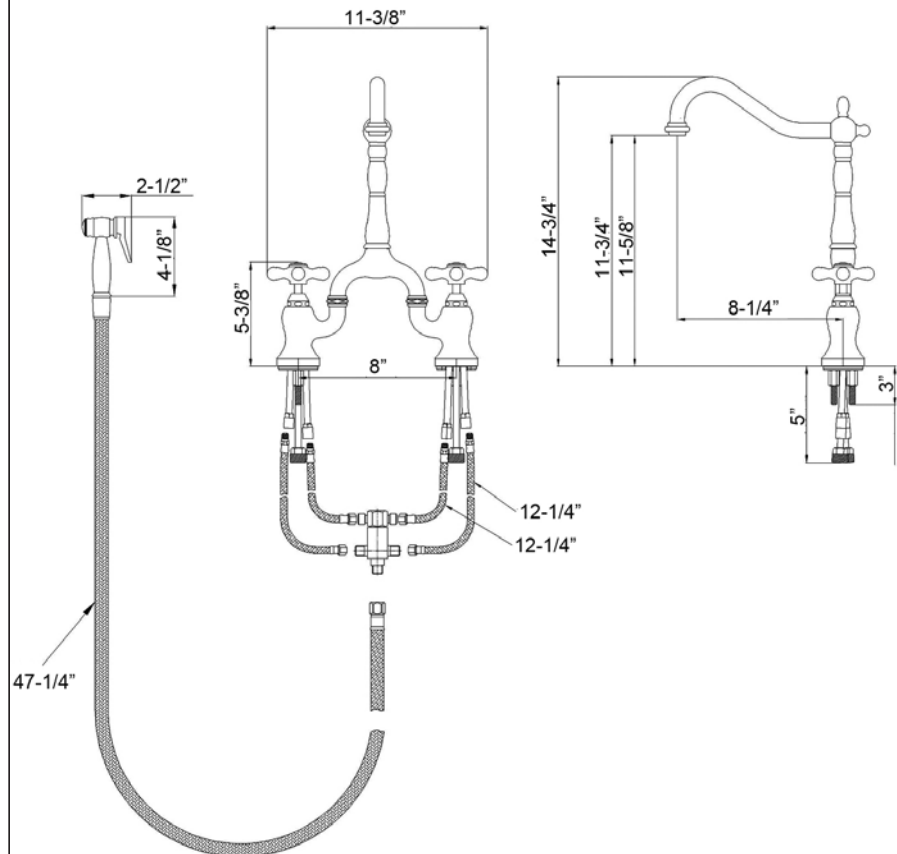

CARLTON KITCHEN BRIDGE FAUCET WITH SIDESPRAY

Cat. No.
KFB506-MC

Width: 11-3/8"
Height: 14-3/4"

Features:

- ▶ Constructed of lead free solid brass
- ▶ Hooked swivel spout
- ▶ Metal cross handles with porcelain buttons
- ▶ Includes brass sidespray with 47" hose
- ▶ Includes 12" connection hoses
- ▶ Height to spout is 11-5/8"
- ▶ Spout reach is 8-1/4"
- ▶ Ceramic disc cartridges
- ▶ Flow rate is 1.8 GPM at 60 psi
- ▶ IAPMO/CEC/cUPC/NSF/AB1953 Certified

Finishes:

- BN** Brushed Nickel
- CP** Polished Chrome
- ORB** Oil Rubbed Bronze

Dimensions of fixture are nominal and may vary. Dimensions and specifications subject to change without notice.