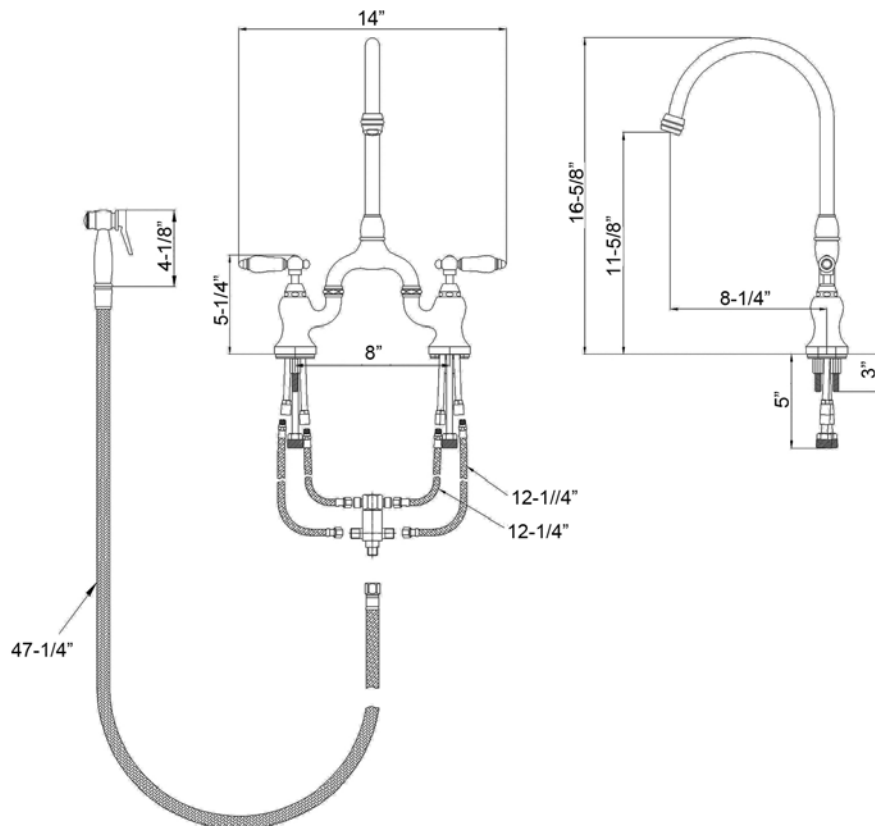

# BANNER KITCHEN BRIDGE FAUCET WITH SIDESPRAY

Cat. No.  
KFB504-PL

Width: 13"  
Height: 16-5/8"

## Features:

- ▶ Constructed of lead free solid brass
- ▶ Gooseneck swivel spout
- ▶ Porcelain lever handles
- ▶ Includes brass sidespray with 47" hose
- ▶ Includes 12" connection hoses
- ▶ Height to spout is 11-5/8"
- ▶ Spout reach is 8-1/4"
- ▶ Ceramic disc cartridges
- ▶ Flow rate is 1.8 GPM at 60 psi
- ▶ IAPMO/CEC/cUPC/NSF/AB1953 Certified

## Finishes:

- BN** Brushed Nickel
- CP** Polished Chrome
- ORB** Oil Rubbed Bronze

Dimensions of fixture are nominal and may vary. Dimensions and specifications subject to change without notice.