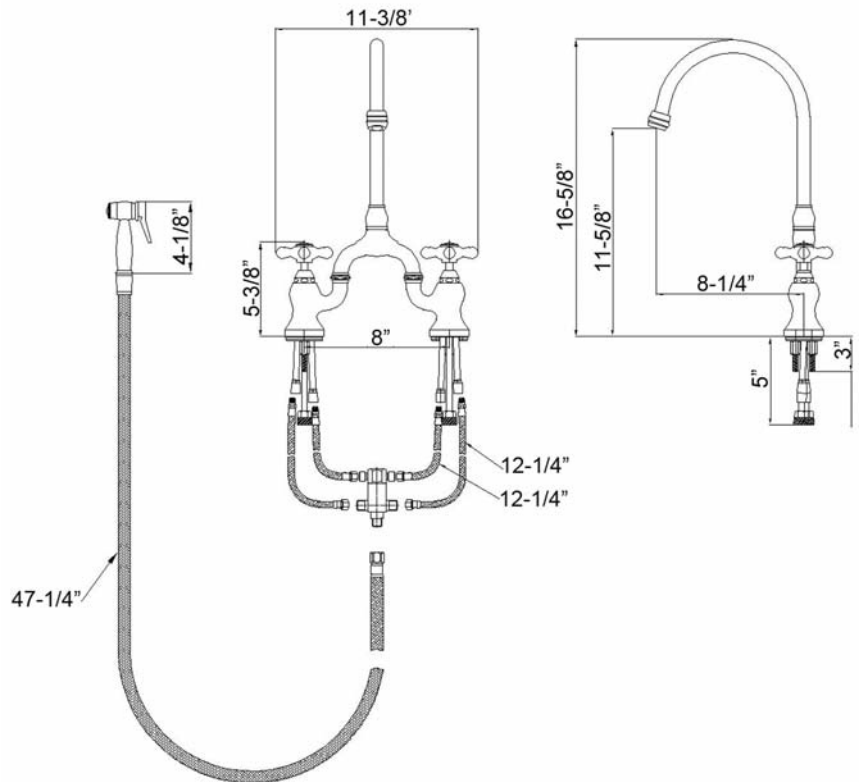

BANNER KITCHEN BRIDGE FAUCET WITH SIDESPRAY

Cat. No.
KFB504-MC

Width: 11-3/8"
Height: 16-5/8"

Features:

- ▶ Constructed of lead free solid brass
- ▶ Gooseneck swivel spout
- ▶ Metal cross handles with porcelain buttons
- ▶ Includes brass sidespray with 47" hose
- ▶ Includes 12" connection hoses
- ▶ Height to spout 11-5/8"
- ▶ Spout reach is 8-1/4"
- ▶ Ceramic disc cartridges
- ▶ Flow rate is 1.8 GPM at 60 psi
- ▶ IAPMO/CEC/cUPC/NSF/AB1953 Certified

Finishes:

- BN** Brushed Nickel
- CP** Polished Chrome
- ORB** Oil Rubbed Bronze

Dimensions of fixture are nominal and may vary. Dimensions and specifications subject to change without notice.