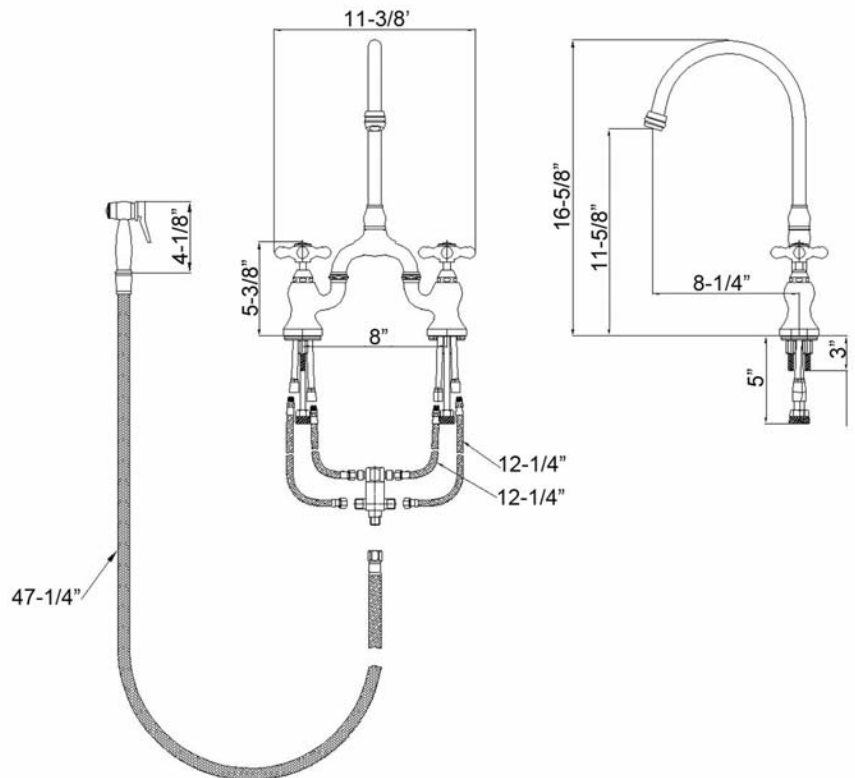

BANNER KITCHEN BRIDGE FAUCET WITH SIDESPRAY

Cat. No.
KFB504-MC2

Width: 11-3/8"
Height: 16-5/8"

Features:

- ▶ Constructed of lead free solid brass
- ▶ Gooseneck swivel spout
- ▶ Metal cross handles
- ▶ Includes brass sidespray with 47" hose
- ▶ Includes 12" connection hoses
- ▶ Height to spout is 11-5/8"
- ▶ Spout reach is 8-1/4"
- ▶ Ceramic disc cartridges
- ▶ Flow rate is 1.8 GPM at 60 psi
- ▶ IAPMO/CEC/cUPC/NSF/AB1953 Certified

Finishes:

- BN** Brushed Nickel
- CP** Polished Chrome
- ORB** Oil Rubbed Bronze

Dimensions of fixture are nominal and may vary. Dimensions and specifications subject to change without notice.