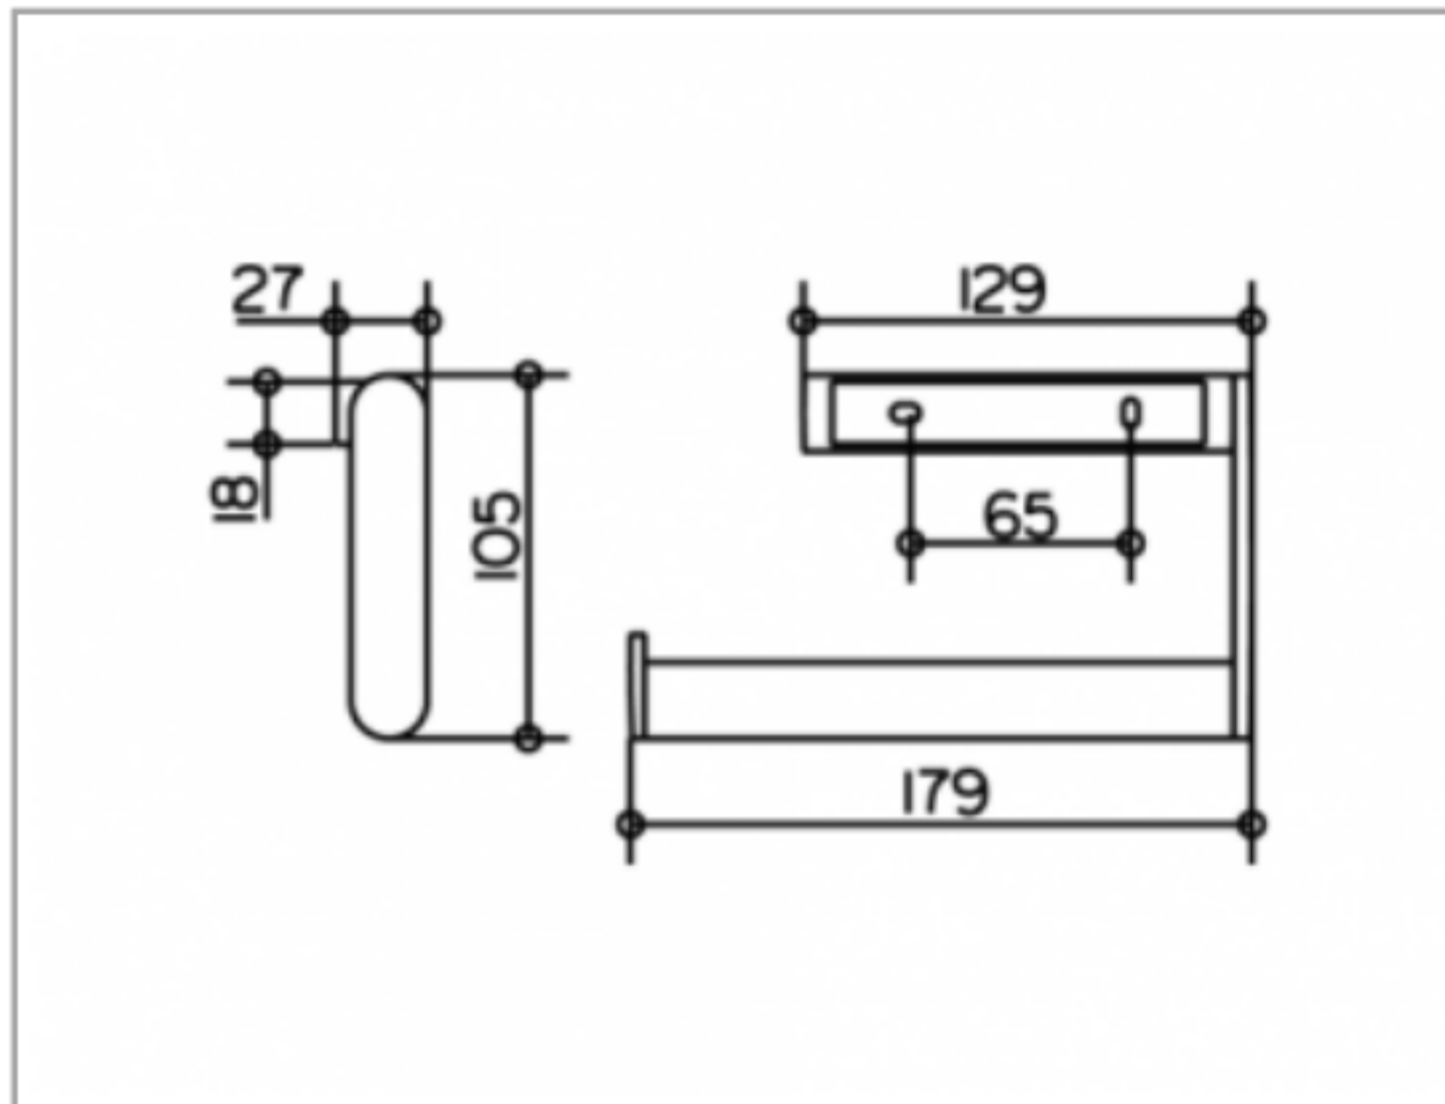

Plan  
14922010000 Towel ring

**PRODUCT**

**DRAWING**

**PRODUCT ATTRIBUTES**

small model

**SURFACE**

chrome-plated

**SPECIFICATIONS**

KEUCO PLAN towel ring 14922010000  
 Chrome-plated towel ring in a stylish yet functional design  
 Small model. open form. rectangular  
 Towel arm swivels. load bearing up to 25 kg. anti static. easy to clean  
 Width 179 mm. height 105 mm  
 The towel ring is fitted with 2 hidden fixing points  
 Incl. corrosion-free mounting material