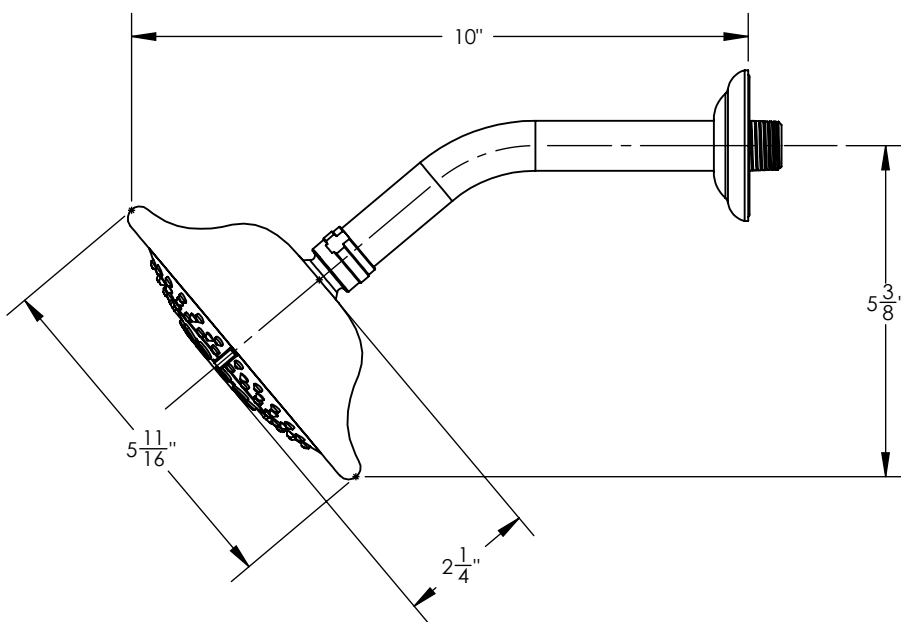

K836

■ **PRODUCT FEATURES**

- With Smooth Escutcheon
- 4 Functions: Aerated, Blade, Massage & Rain
- Comes with 8" Arm & Escutcheon
- 
- 

■ **TECHNICAL DETAILS**

Installation Type: Wall Mounted  
 Primary Material: Brass  
 Flow Restriction: 1.8 gpm  
 Water Pressure Maximum: 85 PSI  
 Water Pressure Minimum: 20 PSI  
 Water Pressure Recommended: 60 PSI

■ **PRODUCT DIMENSIONS**

[www.phylrich.com](http://www.phylrich.com)

1261 Logan Avenue, Costa Mesa, California 92626.  
 Phone: 714.361.4800 Fax: 714.617.3120

Rev-

**CODES & STANDARDS**

ASME A112.181/ CSA B1251, ASME 112.18.2/ CSA B125.2, ANSI NSF, CEC