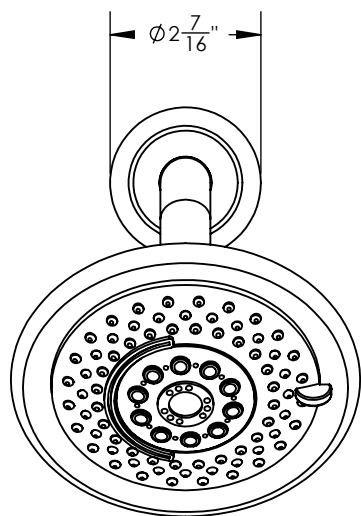

K836

■ **PRODUCT FEATURES**

- With Smooth Escutcheon
- 4 Functions: Aerated, Blade, Massage & Rain
- Comes with 8" Arm & Escutcheon
- 
- 

■ **TECHNICAL DETAILS**

Installation Type: Wall Mounted  
 Primary Material: Brass  
 Flow Restriction: 1.8 gpm  
 Water Pressure Maximum: 85 PSI  
 Water Pressure Minimum: 20 PSI  
 Water Pressure Recommended: 60 PSI

■ **PRODUCT DIMENSIONS**

[www.phylrich.com](http://www.phylrich.com)

1261 Logan Avenue, Costa Mesa, California 92626.  
 Phone: 714.361.4800 Fax: 714.617.3120

Rev-

**CODES & STANDARDS**

ASME A112.181/ CSA B1251, ASME 112.18.2/ CSA B125.2, ANSI NSF, CEC