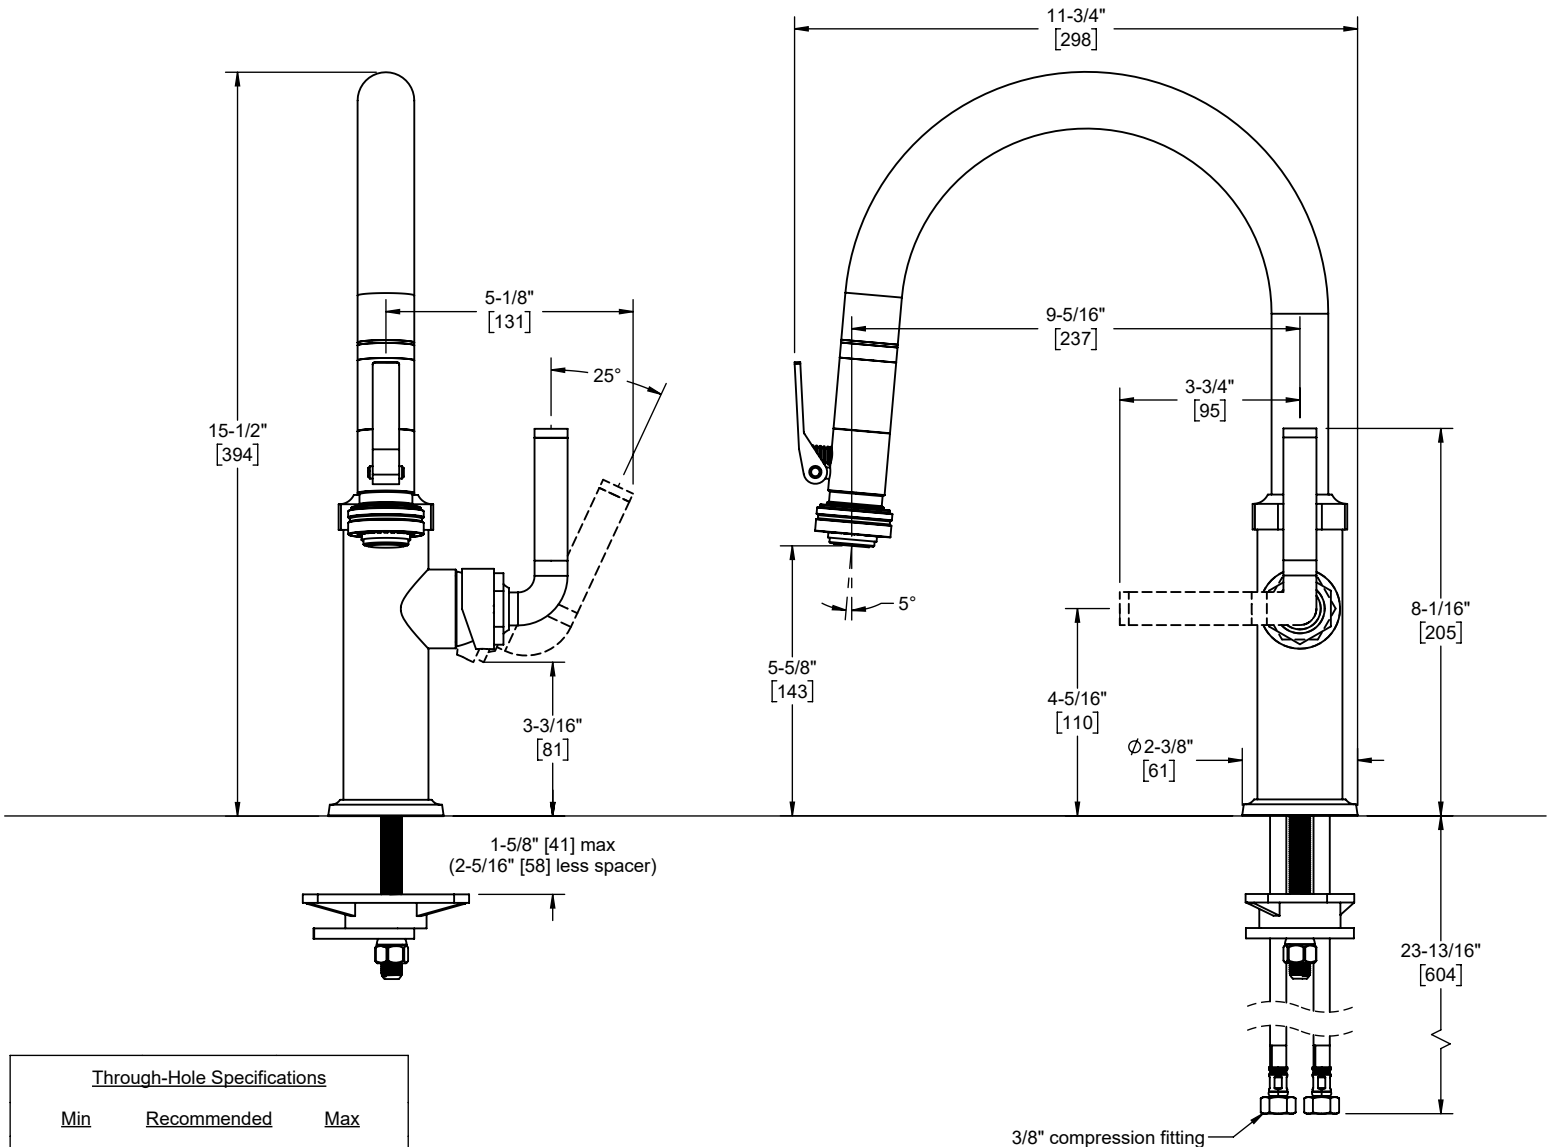

California Faucets®

Descanso®

Squeeze Lever Pull-Down Kitchen Faucet - Low Arc Spout

Features

- 25+ artisan finishes including 12 PVD finishes
- All brass construction including sprayhead
- 360° rotating spout
- PDS™ "Positive Docking System" secures sprayhead
- Squeeze lever activates spray mode
- Spray jets have easy-to-clean surface
- Quiet polymer-braided hose with rotating joint
- Ceramic disc cartridge
- Max flow rate: 1.8 gpm (6.8 L/min)

Codes/Standards Applicable

Product meets or exceeds the following:

- ASME A112.18.1/CSA B125.1
- NSF 61, NSF 372, CEC, & DOE
- Commonwealth of MA
- ADA compliant

K30-102SQ-FL
K30-102SQ-KL
K30-102SQ-SL
K30-102SQ-TL

K30-102SQ-FL shown

Through-Hole Specifications		
Min	Recommended	Max
Ø 1-1/4" [32]	Ø 1-3/8" [35]	Ø 1-3/8" [38]

Specifications subject to change without notice

Dimensions are inches, rounded to 1/16"
[Dimensions in brackets are mm, rounded to 1mm]