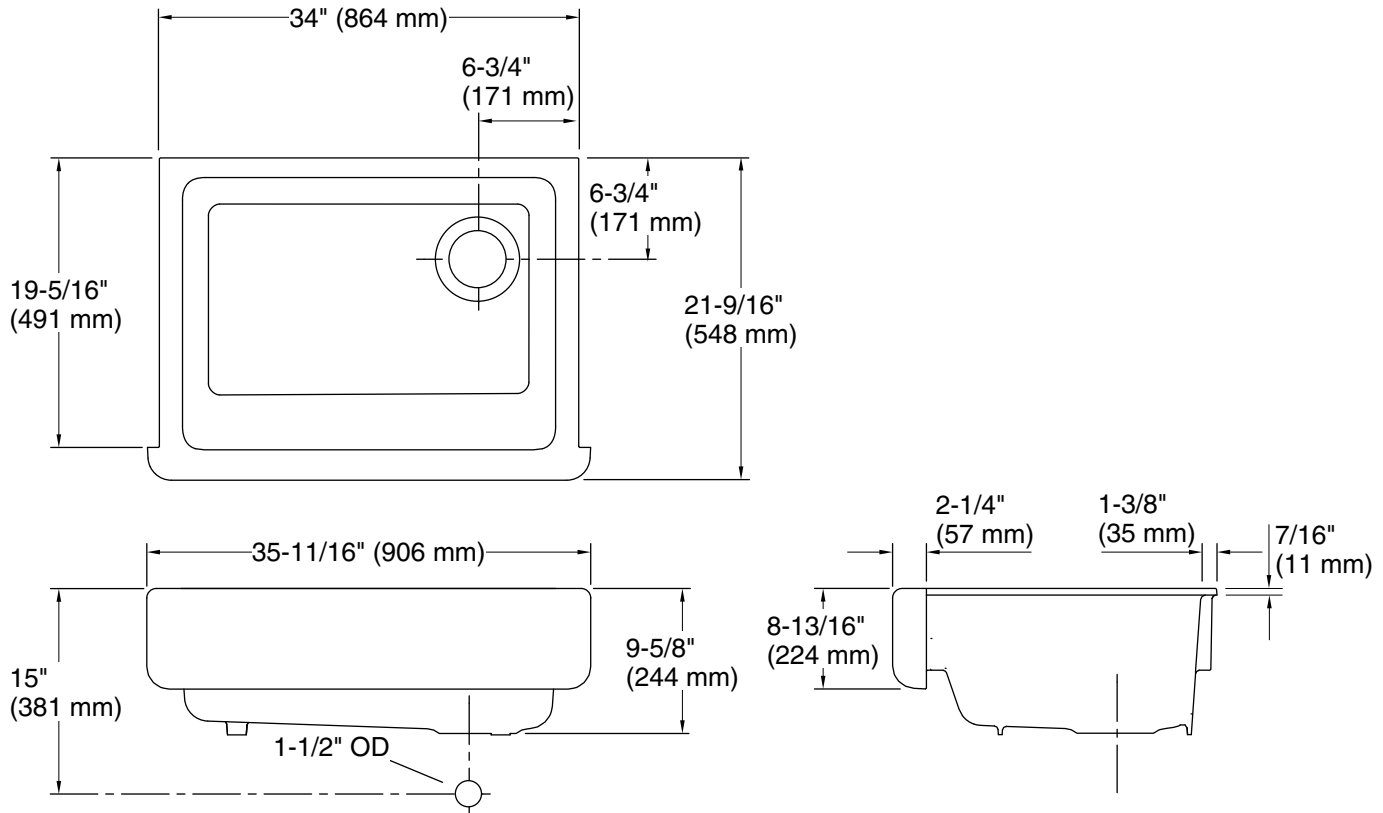

### Features

- Fits minimum 36" (914 mm) apron sink base cabinet
- Single bowl
- 9" (229 mm) depth provides generous workspace
- Self-Trimming® apron overlaps cabinet face for easy installation and beautiful results
- Bowl slopes toward drain to minimize water pooling
- Offset drain increases workspace in the sink and storage space underneath
- Sink drain with strainer sold separately

### Technical Information

All product dimensions are nominal.

Bowl configuration: Single Bowl  
 Min. base cabinet width: 36" (914 mm)

Bowl area (Only): Length: 30-3/4" (781 mm)  
 Width: 18-1/16" (459 mm)  
 Bowl depth: 9" (229 mm)

Drain hole: 3-5/8" (92 mm)

Template: 1156910-7, required, included  
 1157001, required, included