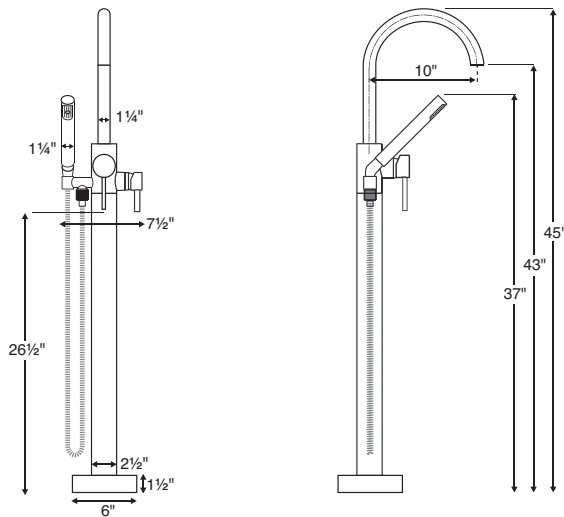

Floor-Mounted High-Flow Tub Filler

Contemporary Design Tub Filler

Contemporary Design Tub Filler
 Chrome (FILLC) \$1,900
 Brushed Nickel (FILLBN) \$2,050

Traditional Design Tub Filler

Traditional Design Tub Filler
 Chrome (FILLTC) \$1,900
 Brushed Nickel (FILLTBN) \$2,050

Contemporary & Traditional Design Tub Filler - Construction and Standard Features

- High-flow design (15 gal. per minute at 45 psi.).
- Faucet body and hand-held shower constructed of solid brass, plated in chrome or brushed nickel.
- Freestanding; mounts to most floor materials.
- Swivel tub filler spout with 10" reach.
- Hand-held shower includes an independent valve and a 48" stainless-steel braided hose.
- Braided stainless steel supply lines.
- Modern or Traditional designs complement most faucet manufacturer's lavatory and shower faucets.
- 10-year Residential Warranty.
- 1-year Commercial Warranty.