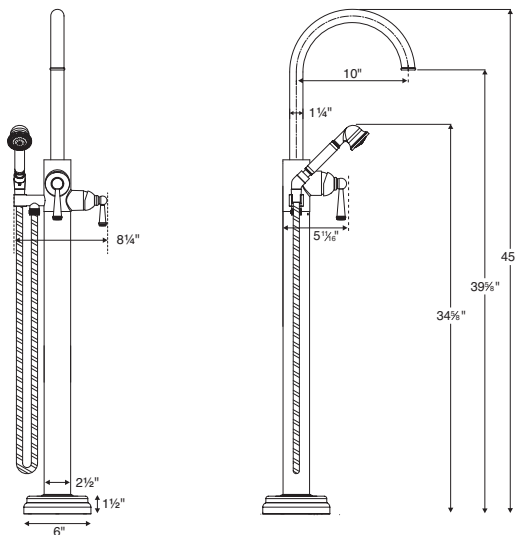

Floor-Mounted High-Flow Tub Filler

Contemporary Design Tub Filler

Contemporary Design Tub Filler
 Chrome (FILLC) \$1,900
 Brushed Nickel (FILLBN) \$2,050

Traditional Design Tub Filler

Traditional Design Tub Filler
 Chrome (FILLTC) \$1,900
 Brushed Nickel (FILLTBN) \$2,050

Contemporary & Traditional Design Tub Filler - Construction and Standard Features

- High-flow design (15 gal. per minute at 45 psi.).
- Faucet body and hand-held shower constructed of solid brass, plated in chrome or brushed nickel.
- Freestanding; mounts to most floor materials.
- Swivel tub filler spout with 10" reach.
- Hand-held shower includes an independent valve and a 48" stainless-steel braided hose.
- Braided stainless steel supply lines.
- Modern or Traditional designs complement most faucet manufacturer's lavatory and shower faucets.
- 10-year Residential Warranty.
- 1-year Commercial Warranty.