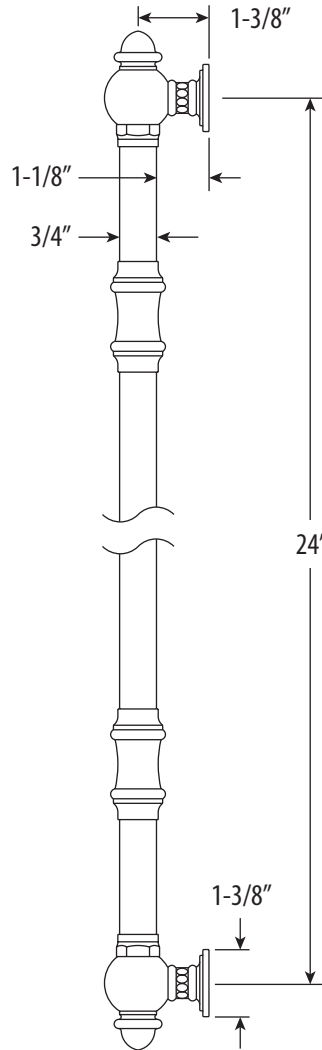

TRADITIONAL 24" APPLIANCE PULL

Model # HTP-2400

PRODUCT DESCRIPTION

- Great for refrigerators or dishwashers.
- 24" wide on center.
- Brings the entire kitchen together.
- Matches all Waterstone traditional faucets and accessories.
- Mounting hardware included.
- Solid brass construction.
- Made in the USA.

- Break to length screws
- Fits materials from 1/2" to 1-1/2" thick

DIMENSIONS MAY VARY AND ARE SUBJECT TO CHANGE. NO RESPONSIBILITY IS ASSUMED FOR USE OF SUPERCEDED OR VOIDED DATA

AVAILABLE IN 29 FINISHES + SOLID STAINLESS STEEL