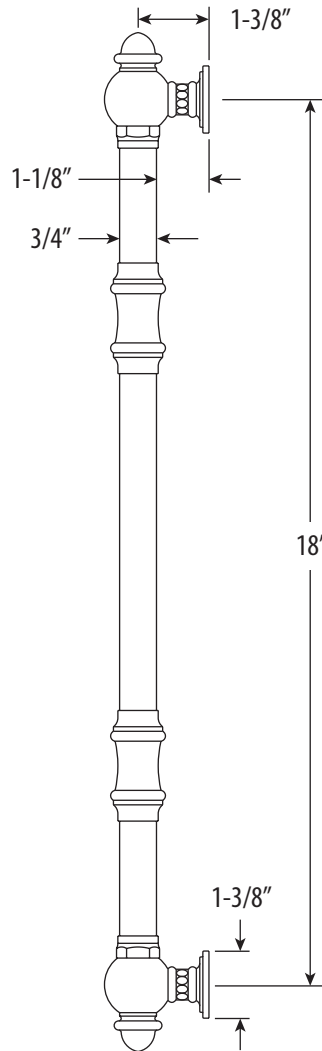

# TRADITIONAL 18" APPLIANCE PULL

## Model # HTP-1800

### PRODUCT DESCRIPTION

- Great for refrigerators or dishwashers.
- 18" wide on center.
- Brings the entire kitchen together.
- Matches all Waterstone traditional faucets and accessories.
- Mounting hardware included.
- Solid brass construction.
- Made in the USA.

- Break to length screws
- Fits materials from 1/2" to 1-1/2" thick

DIMENSIONS MAY VARY AND ARE SUBJECT TO CHANGE. NO RESPONSIBILITY IS ASSUMED FOR USE OF SUPERCEDED OR VOIDED DATA