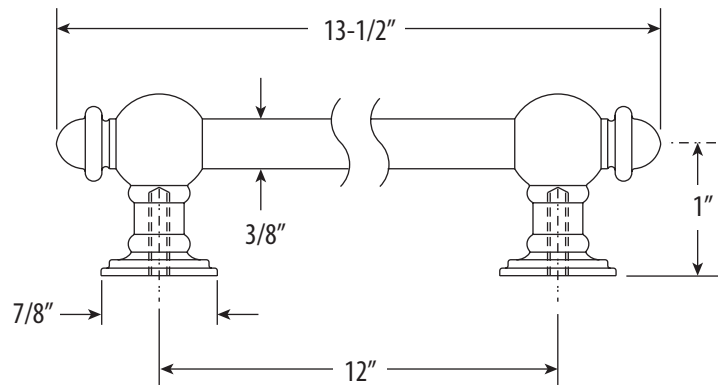

TRADITIONAL 12" HEAVY DRAWER PULL

Model # HTP-1200

PRODUCT DESCRIPTION

- Great for heavy drawers or dishwashers.
- 12" wide on center.
- Brings the entire kitchen together.
- Matches all Waterstone traditional faucets and accessories.
- Mounting hardware included.
- Solid brass construction.
- Made in the USA.

- Break to length screws
- Fits materials from 1/2" to 1-1/2" thick

DIMENSIONS MAY VARY AND ARE SUBJECT TO CHANGE. NO RESPONSIBILITY IS ASSUMED FOR USE OF SUPERCEDED OR VOIDED DATA

AVAILABLE IN 29 FINISHES + SOLID STAINLESS STEEL